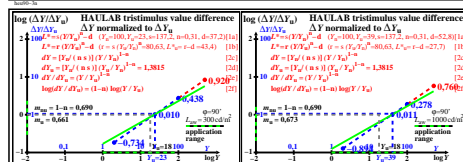

see similar files of the whole series: http://farbe.li.tu-berlin.de/heu9/heu910n.txt /ps
 technical information: http://farbe.li.tu-berlin.de or http://color.li.tu-berlin.de

TUB registration: 20241201-heu9/heu910n.txt /ps
 application for evaluation and measurement of display or print output
 TUB material: code=ha4ta