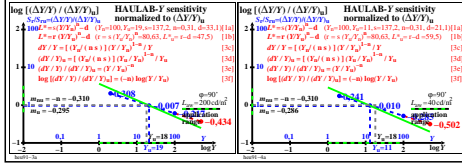

see similar files of the whole series: http://farbe.li.tu-berlin.de/heu9/heu910n.txt /ps
 technical information: http://farbe.li.tu-berlin.de or http://color.li.tu-berlin.de

TUB registration: 20241201-heu9/heu910n.txt /ps
 application for evaluation and measurement of display or print output
 TUB material: code=ha4ta