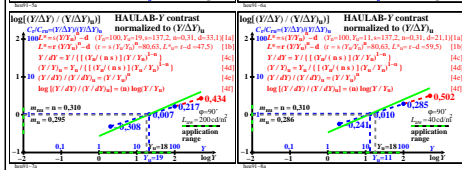

see similar files of the whole series: http://farbe.li.tu-berlin.de/heu9/heu910n.txt /ps
 technical information: http://farbe.li.tu-berlin.de or http://color.li.tu-berlin.de

TUB registration: 20241201-heu9/heu910n.txt /ps
 application for evaluation and measurement of display or print output
 TUB material: code=ha4ta