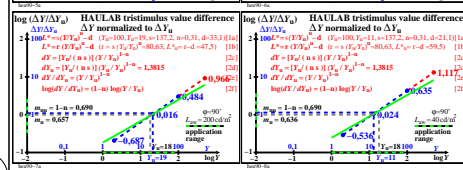

see similar files of the whole series: http://farbe.li.tu-berlin.de/heu9/heu910n.txt /ps
 technical information: http://farbe.li.tu-berlin.de or http://color.li.tu-berlin.de

TUB registration: 20241201-heu9/heu910n.txt /ps
 application for evaluation and measurement of display or print output
 TUB material: code=ha4ta