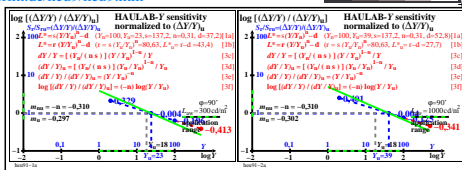

see similar files of the whole series: http://farbe.li.tu-berlin.de/heu9/heu910n.txt /ps
 technical information: http://farbe.li.tu-berlin.de or http://color.li.tu-berlin.de

TUB registration: 20241201-heu9/heu910n.txt /ps
 application for evaluation and measurement of display or print output
 TUB material: code=ha4ta