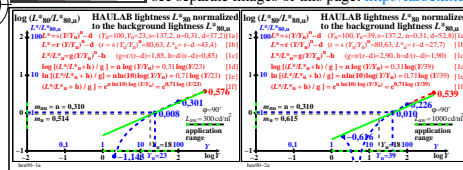

see similar files of the whole series: http://farbe.li.tu-berlin.de/heu9/heu910n.txt /ps
 technical information: http://farbe.li.tu-berlin.de or http://color.li.tu-berlin.de

TUB registration: 20241201-heu9/heu910n.txt /ps
 application for evaluation and measurement of display or print output
 TUB material: code=ha4ta