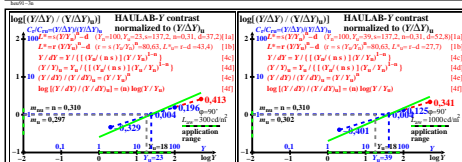

see similar files of the whole series: http://farbe.li.tu-berlin.de/heu9/heu910n.txt /ps
 technical information: http://farbe.li.tu-berlin.de or http://color.li.tu-berlin.de

TUB registration: 20241201-heu9/heu910n.txt /ps
 application for evaluation and measurement of display or print output
 TUB material: code=ha4ta