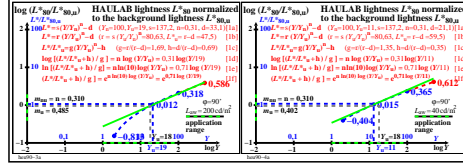

see similar files of the whole series: http://farbe.li.tu-berlin.de/heu9/heu910n.txt /ps
 technical information: http://farbe.li.tu-berlin.de or http://color.li.tu-berlin.de

TUB registration: 20241201-heu9/heu910n.txt /ps
 application for evaluation and measurement of display or print output
 TUB material: code=ha4ta