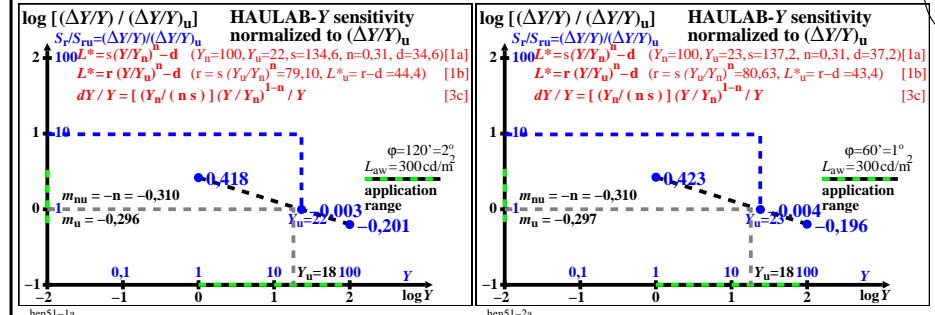

TUB-test chart hen5; HAULAB, sample-viewing angles 120' to 10', Haubner (1980) & data
 log[lightness L*, threshold ΔY, sensitivity ΔY / Y, contrast Y / ΔY, normalized for grey U]