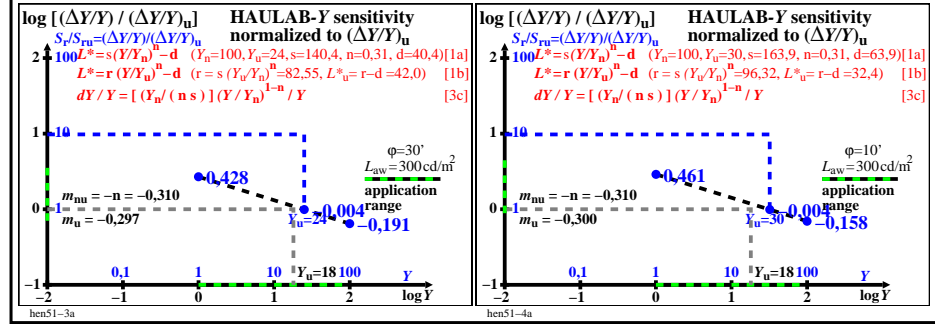

TUB-test chart hen5; HAULAB, sample-viewing angles 120' to 10', Haubner (1980) & data
 log[lightness L*, threshold ΔY, sensitivity ΔY / Y, contrast Y / ΔY, normalized for grey U]