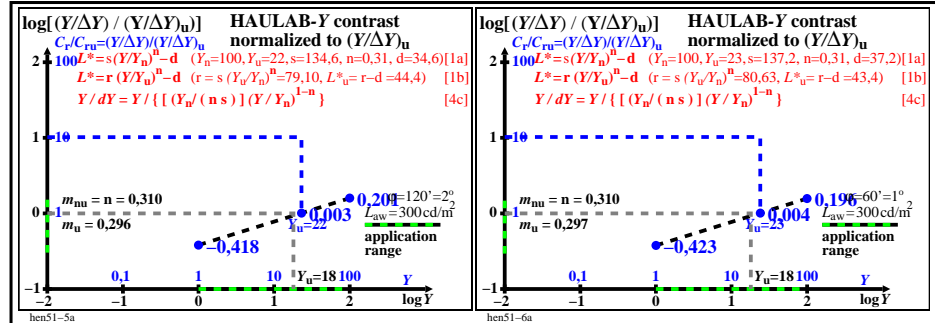

TUB-test chart hen5; HAULAB, sample-viewing angles 120' to 10', Haubner (1980) & data
 log[lightness L*, threshold ΔY, sensitivity ΔY / Y, contrast Y / ΔY, normalized for grey U]