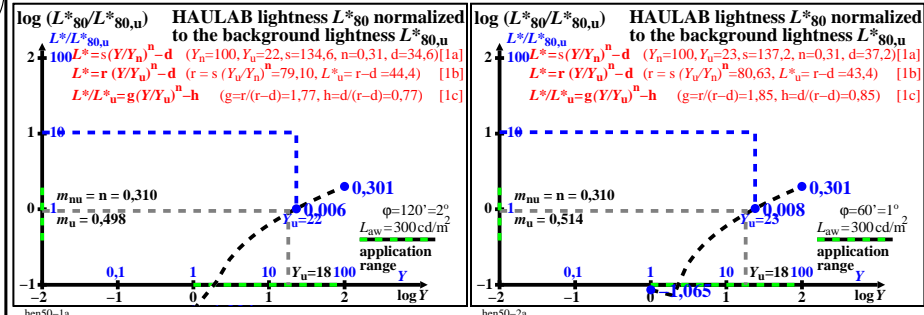

TUB-test chart hen5; HAULAB, sample-viewing angles 120' to 10', Haubner (1980) & data
 log[lightness L*, threshold ΔY, sensitivity ΔY / Y, contrast Y / ΔY, normalized for grey U]