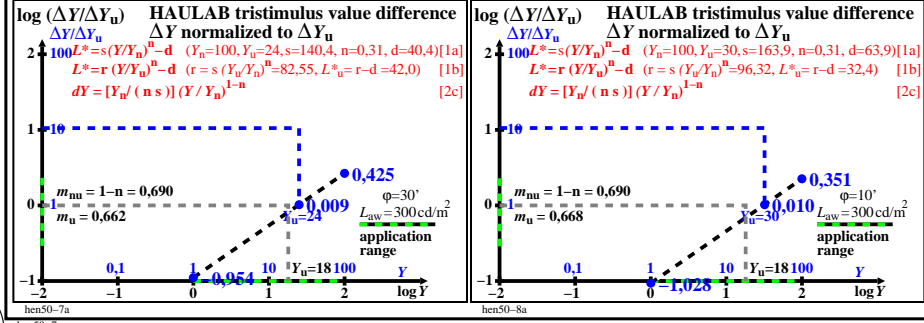

TUB-test chart hen5; HAULAB, sample-viewing angles 120' to 10', Haubner (1980) & data
 log[lightness L*, threshold ΔY, sensitivity ΔY / Y, contrast Y / ΔY, normalized for grey U]