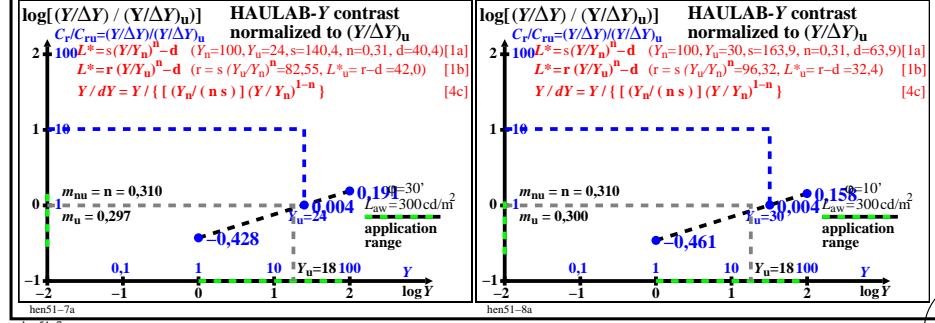

TUB-test chart hen5; HAULAB, sample-viewing angles 120' to 10', Haubner (1980) & data
 log[lightness L*, threshold ΔY, sensitivity ΔY / Y, contrast Y / ΔY, normalized for grey U]