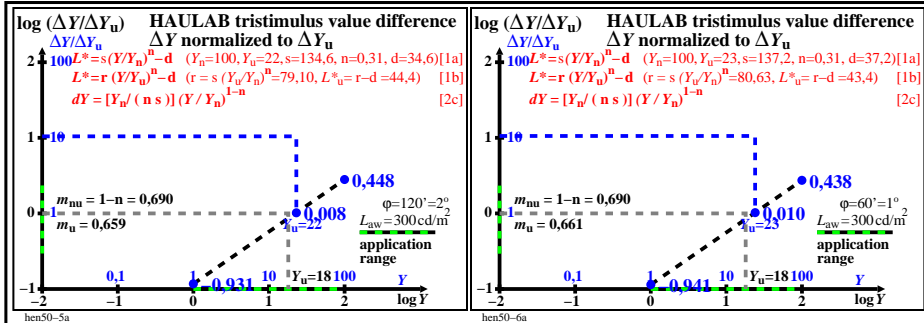

TUB-test chart hen5; HAULAB, sample-viewing angles 120' to 10', Haubner (1980) & data
 log[lightness L*, threshold ΔY, sensitivity ΔY / Y, contrast Y / ΔY, normalized for grey U]