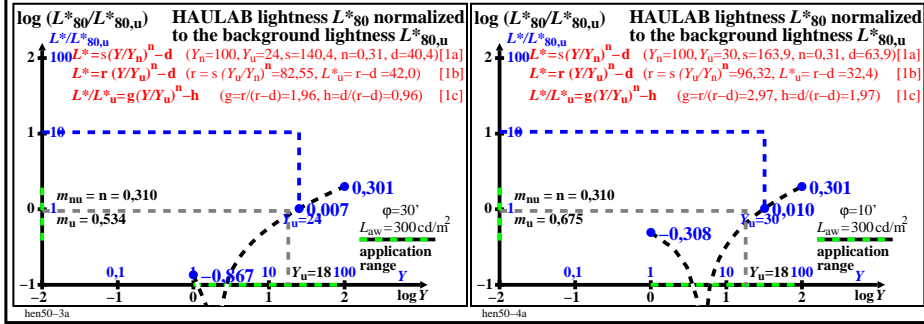

TUB-test chart hen5; HAULAB, sample-viewing angles 120' to 10', Haubner (1980) & data
 log[lightness L*, threshold ΔY, sensitivity ΔY / Y, contrast Y / ΔY, normalized for grey U]