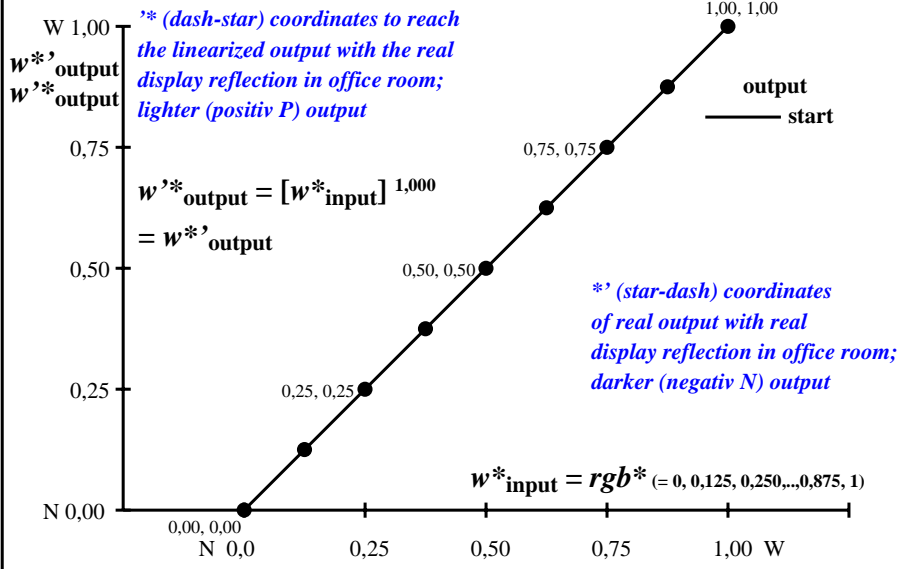

Colour management for output linearization of a 9 step grey scale

Colour management for output linearization of a 9 step grey scale