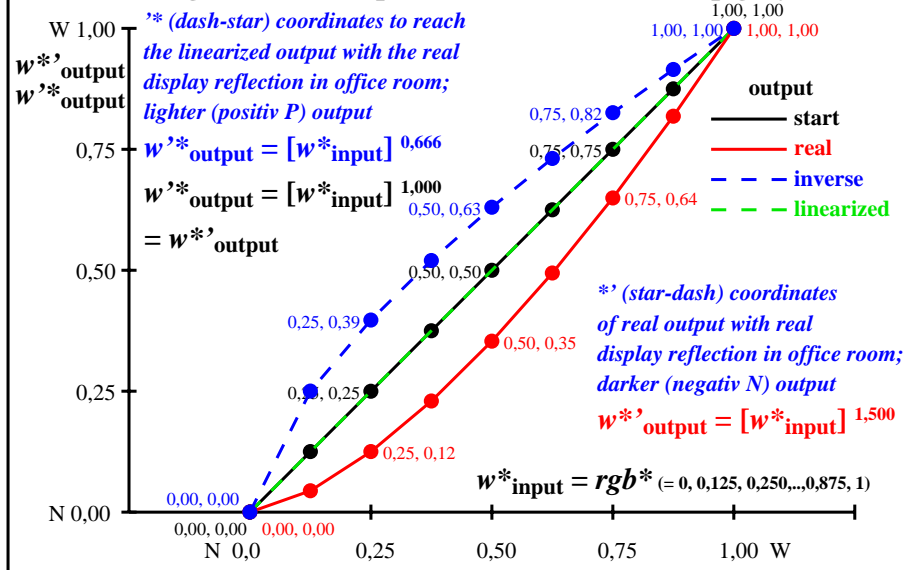

### Colour management for output linearization of a 9 step grey scale

### Colour management for output linearization of a 9 step grey scale

ger90-3n

ger91-3n

TUB-test chart ger9; This is an example text for many applications

see similar files of the whole serie: <http://farbe.li.tu-berlin.de/ger9/ger910np.pdf> / ps  
 technical information: <http://farbe.li.tu-berlin.de> or <http://color.li.tu-berlin.de>

TUB registration: 20240701-ger9/ger910np.pdf / ps  
 application for evaluation and measurement of display or print output

TUB material: code=rh4ta