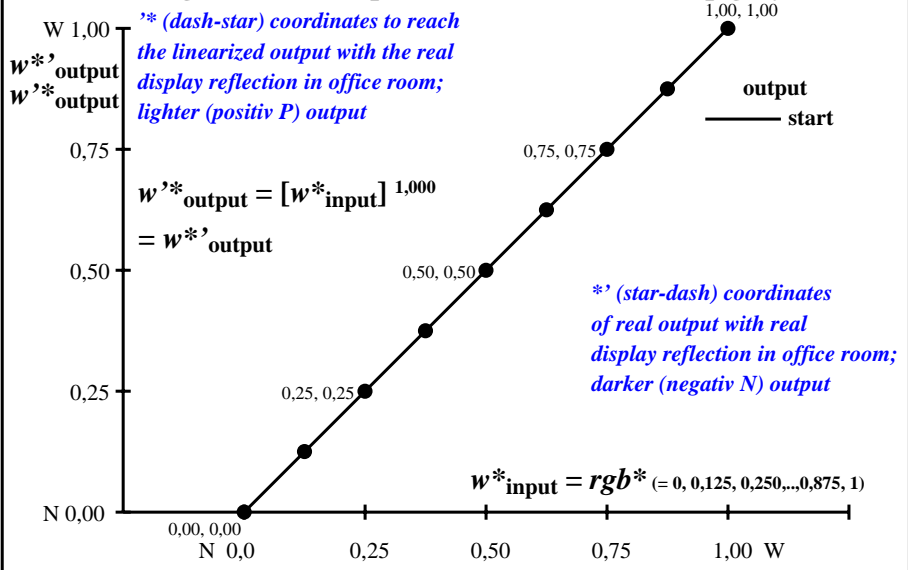

### Colour management for output linearization of a 9 step grey scale

### Colour management for output linearization of a 9 step grey scale

ger90-3n

ger91-3n

TUB-test chart ger9; This is an example text for many applications

see similar files of the whole serie: <http://farbe.li.tu-berlin.de/ger9/ger910np.pdf> / ps  
 technical information: <http://farbe.li.tu-berlin.de> or <http://color.li.tu-berlin.de>