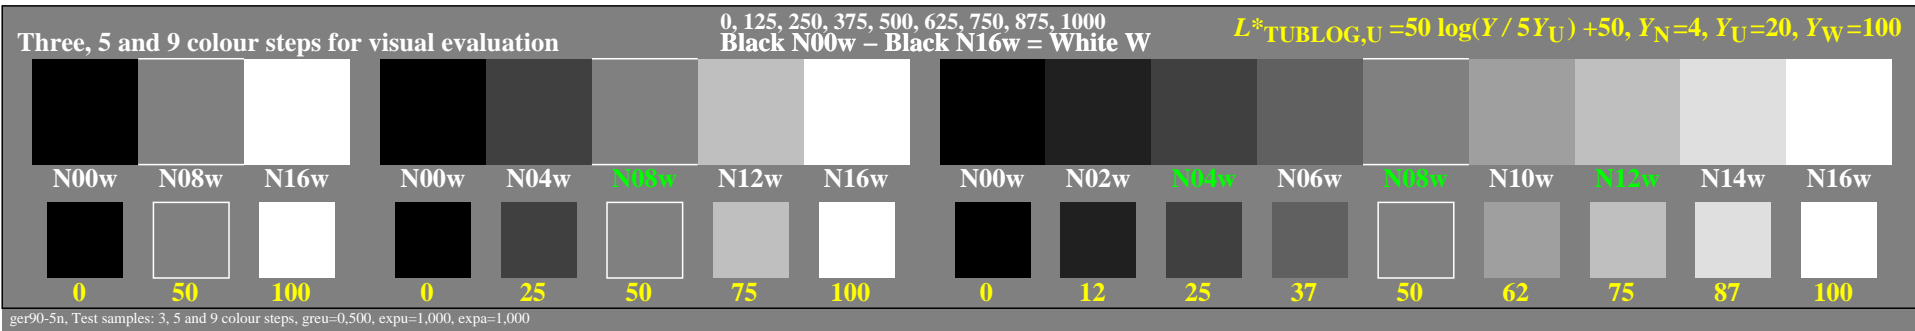

### Colour management for output linearization of a 9 step grey scale

### Colour management for output linearization of a 9 step grey scale

ger90-3n

ger91-3n

TUB-test chart ger9; This is an example text for many applications

see similar files of the whole serie: <http://farbe.li.tu-berlin.de/ger9/ger910np.pdf> / ps  
 technical information: <http://farbe.li.tu-berlin.de> or <http://color.li.tu-berlin.de>

TUB registration: 20240701-ger9/ger910np.pdf / ps  
 application for evaluation and measurement of display or print output

TUB material: code=rh4ta