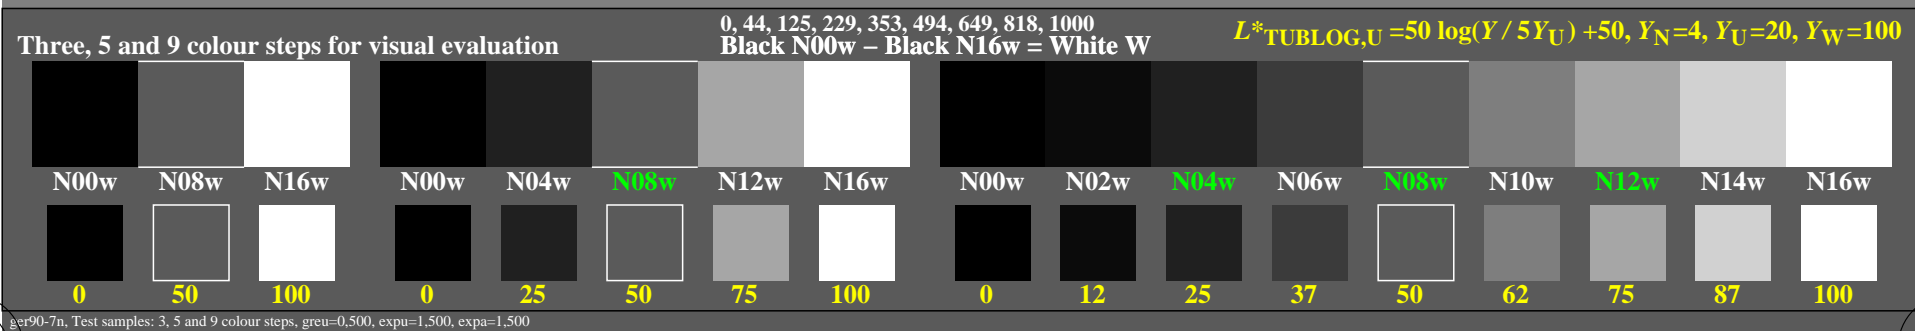

### Colour management for output linearization of a 9 step grey scale

### Colour management for output linearization of a 9 step grey scale

ger90-3n

ger91-3n

TUB-test chart ger9; This is an example text for many applications

see similar files of the whole serie: <http://farbe.li.tu-berlin.de/ger9/ger910np.pdf> / ps  
 technical information: <http://farbe.li.tu-berlin.de> or <http://color.li.tu-berlin.de>

TUB registration: 20240701-ger9/ger910np.pdf / ps  
 application for evaluation and measurement of display or print output

TUB material: code=rh4ta