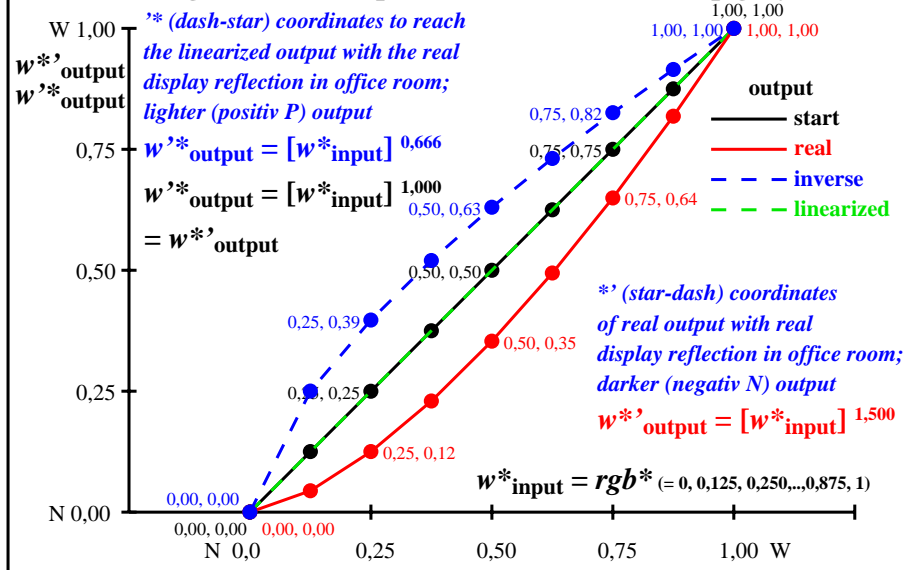

Colour management for output linearization of a 9 step grey scale

Colour management for output linearization of a 9 step grey scale

ger90-3n

ger91-3n

TUB-test chart ger9; This is an example text for many applications