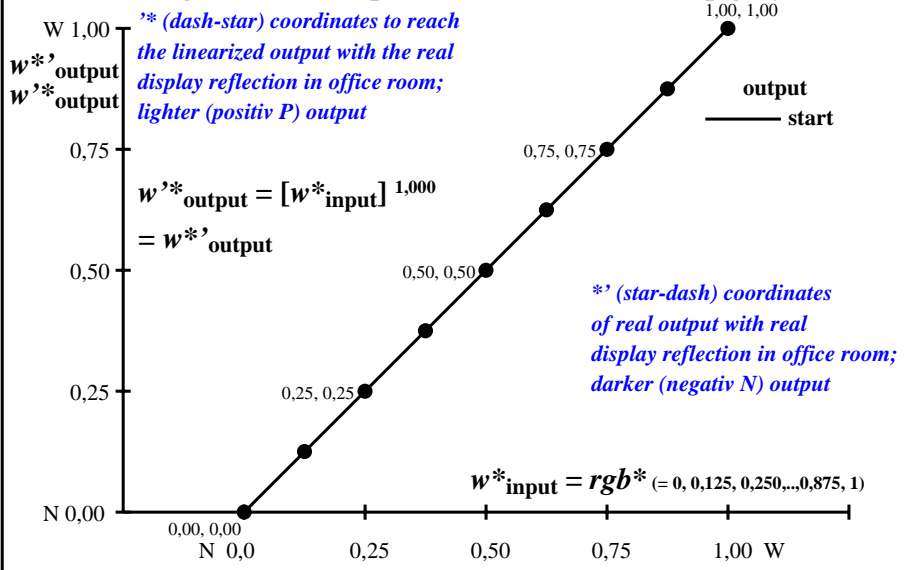

Colour management for output linearization of a 9 step grey scale

Colour management for output linearization of a 9 step grey scale

ger90-3n

ger91-3n

TUB-test chart ger9; This is an example text for many applications