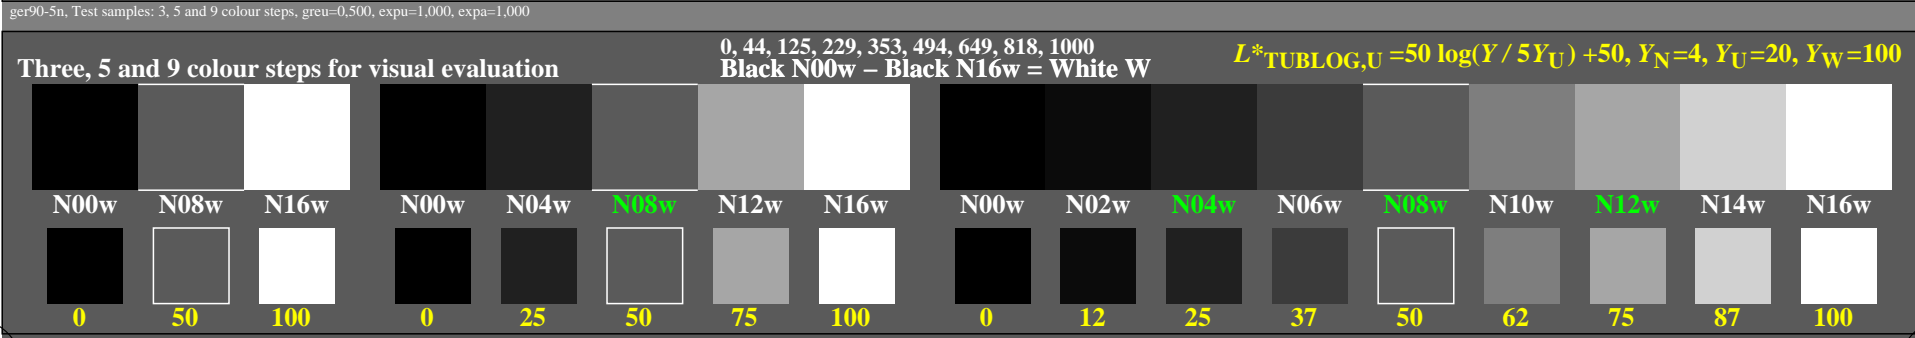

Colour management for output linearization of a 9 step grey scale

Colour management for output linearization of a 9 step grey scale

ger90-3n

ger91-3n

TUB-test chart ger9; This is an example text for many applications