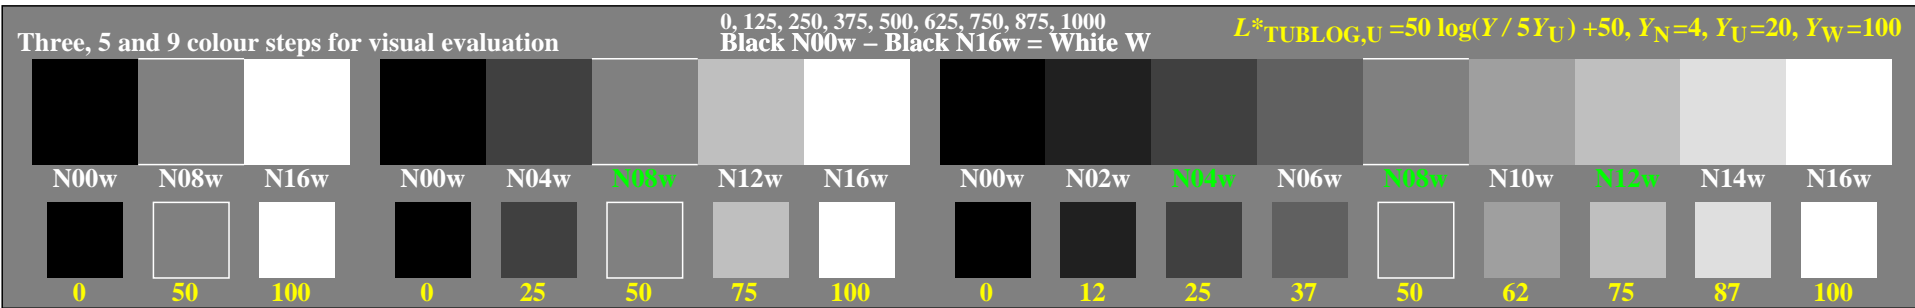

Colour management for output linearization of a 9 step grey scale

Colour management for output linearization of a 9 step grey scale

ger90-3n

ger91-3n

TUB-test chart ger9; This is an example text for many applications