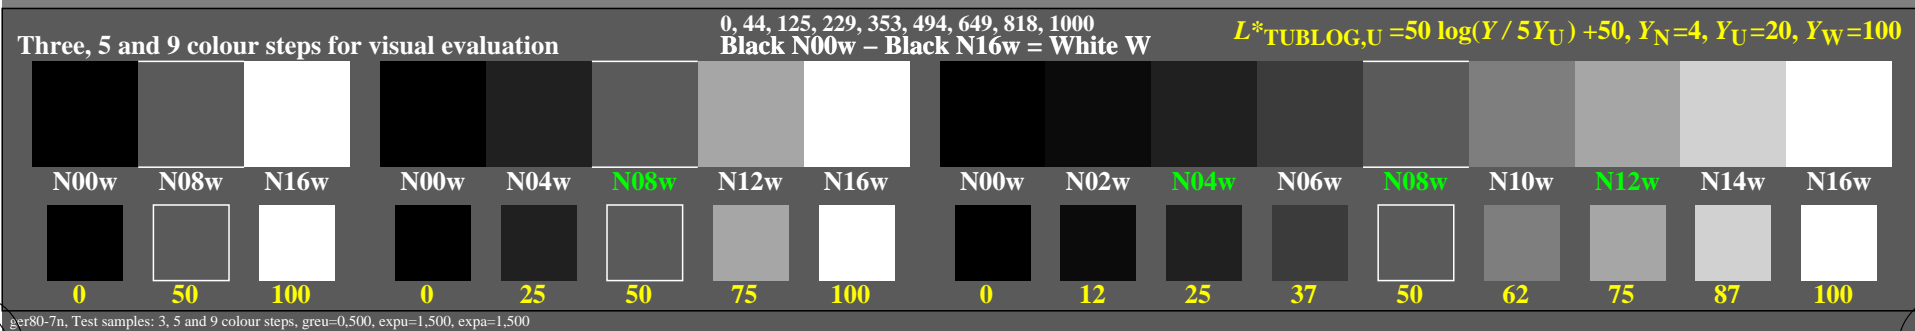

### Colour management for output linearization of a 9 step grey scale

### Colour management for output linearization of a 9 step grey scale

ger80-3n

ger81-3n

TUB-test chart ger8; This is an example text for many applications