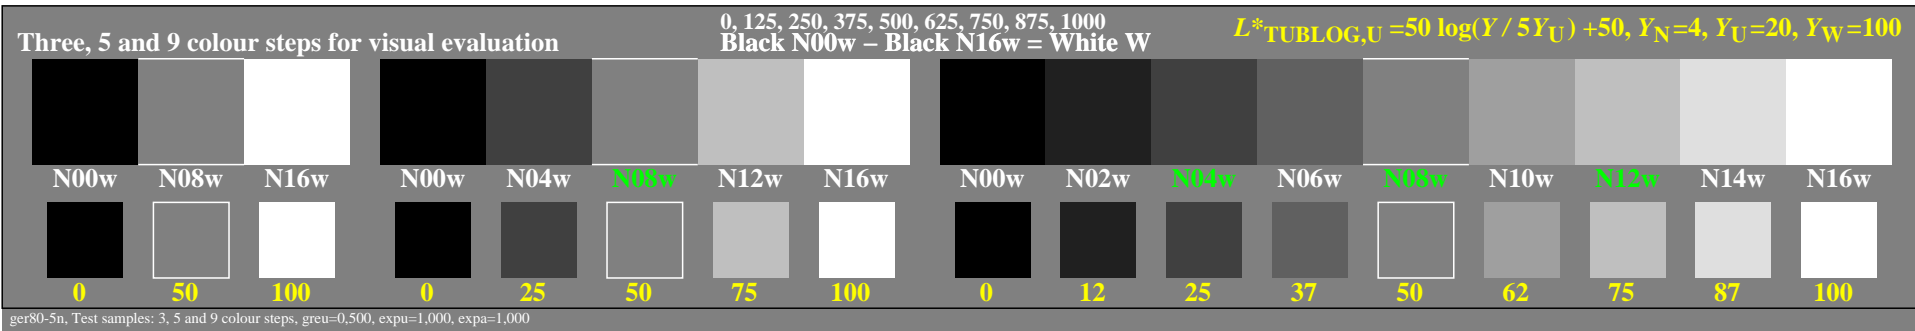

### Colour management for output linearization of a 9 step grey scale

### Colour management for output linearization of a 9 step grey scale

ger80-3n

ger81-3n

TUB-test chart ger8; This is an example text for many applications