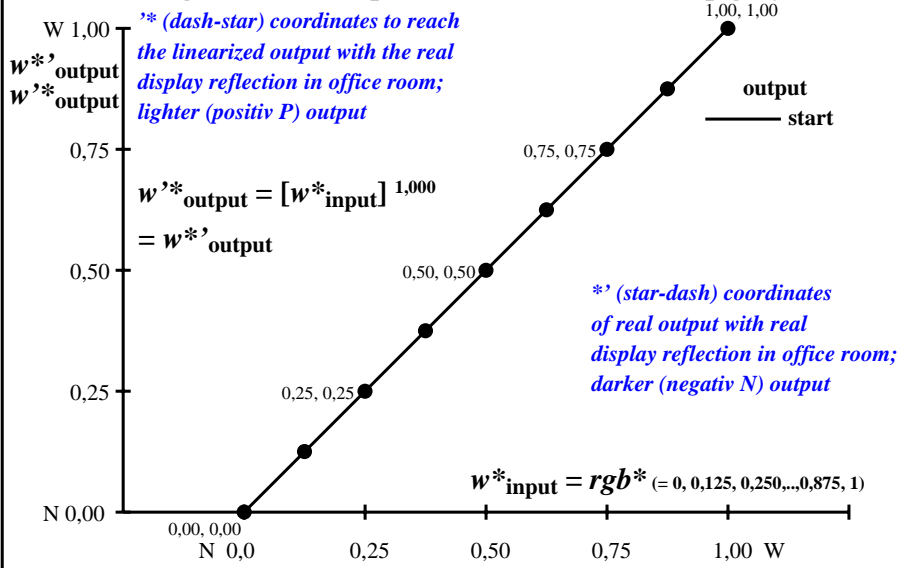

### Colour management for output linearization of a 9 step grey scale

### Colour management for output linearization of a 9 step grey scale

ger80-3n

ger81-3n

TUB-test chart ger8; This is an example text for many applications