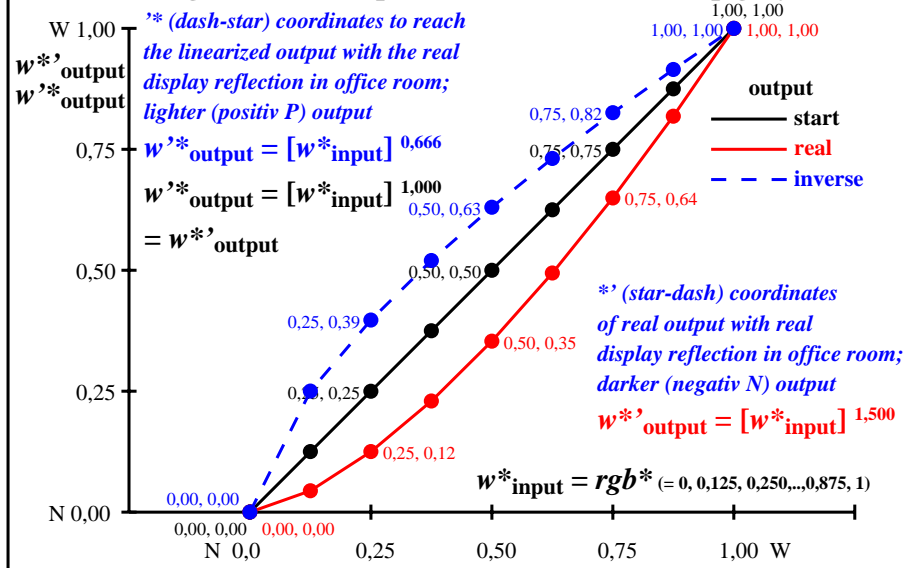

### Colour management for output linearization of a 9 step grey scale

### Colour management for output linearization of a 9 step grey scale

ger80-3n

ger81-3n

TUB-test chart ger8; This is an example text for many applications