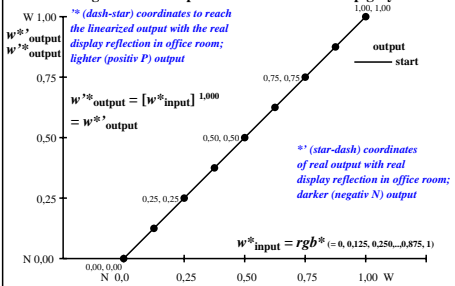

Colour management for output linearization of a 9 step grey scale

Colour management for output linearization of a 9 step grey scale

TUB-test chart ger7; This is an example text for many applications

see similar files of the whole series: <http://farbe.li.tu-berlin.de/ger7/ger7l0n1.txt/.ps>
technical information: <http://farbe.li.tu-berlin.de> or <http://color.li.tu-berlin.de>