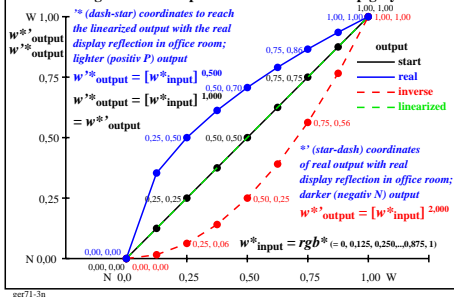

Colour management for output linearization of a 9 step grey scale

Colour management for output linearization of a 9 step grey scale

TUB-test chart ger7; This is an example text for many applications

see similar files of the whole series: <http://farbe.li.tu-berlin.de/ger7/ger7l0n1.txt/.ps>
technical information: <http://farbe.li.tu-berlin.de> or <http://color.li.tu-berlin.de>