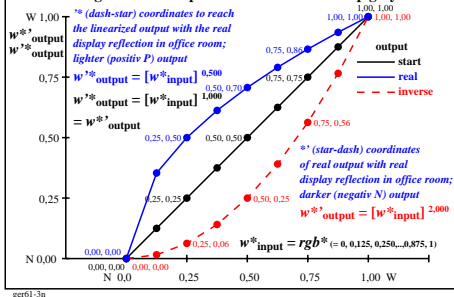

Colour management for output linearization of a 9 step grey scale

Colour management for output linearization of a 9 step grey scale

see similar files of the whole series: <http://farbe.li.tu-berlin.de/ger6/ger610n1.txt/.ps>
 technical information: <http://farbe.li.tu-berlin.de> or <http://color.li.tu-berlin.de>