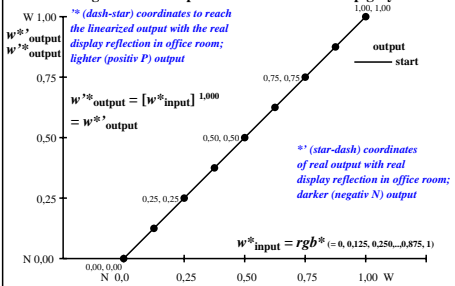

Colour management for output linearization of a 9 step grey scale

Colour management for output linearization of a 9 step grey scale

see similar files of the whole series: <http://farbe.li.tu-berlin.de/ger6/ger610n1.txt/.ps>
 technical information: <http://farbe.li.tu-berlin.de> or <http://color.li.tu-berlin.de>