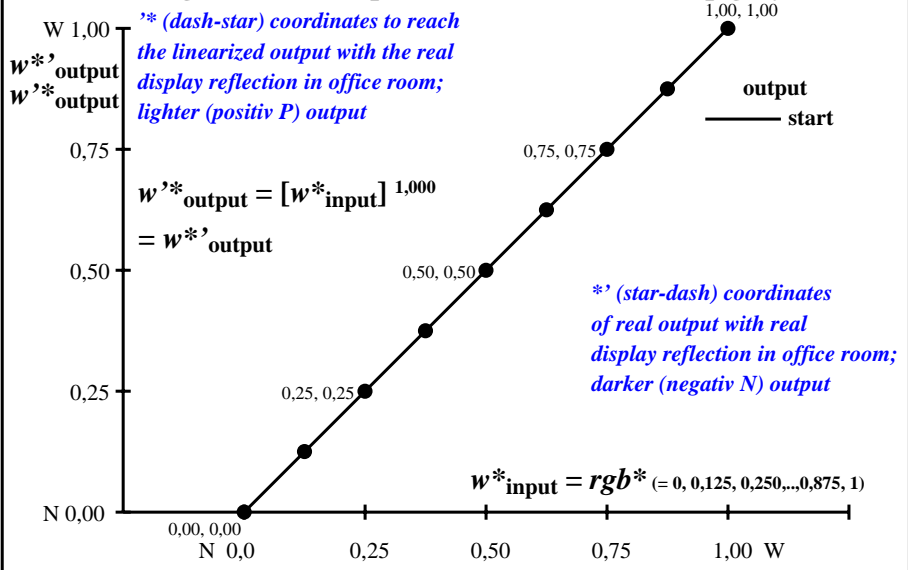

### Colour management for output linearization of a 9 step grey scale

### Colour management for output linearization of a 9 step grey scale

ger40-3n

ger41-3n

TUB-test chart ger4; This is an example text for many applications

see similar files of the whole serie: <http://farbe.li.tu-berlin.de/ger4/ger410np.pdf>  
 technical information: <http://farbe.li.tu-berlin.de> or <http://color.li.tu-berlin.de>