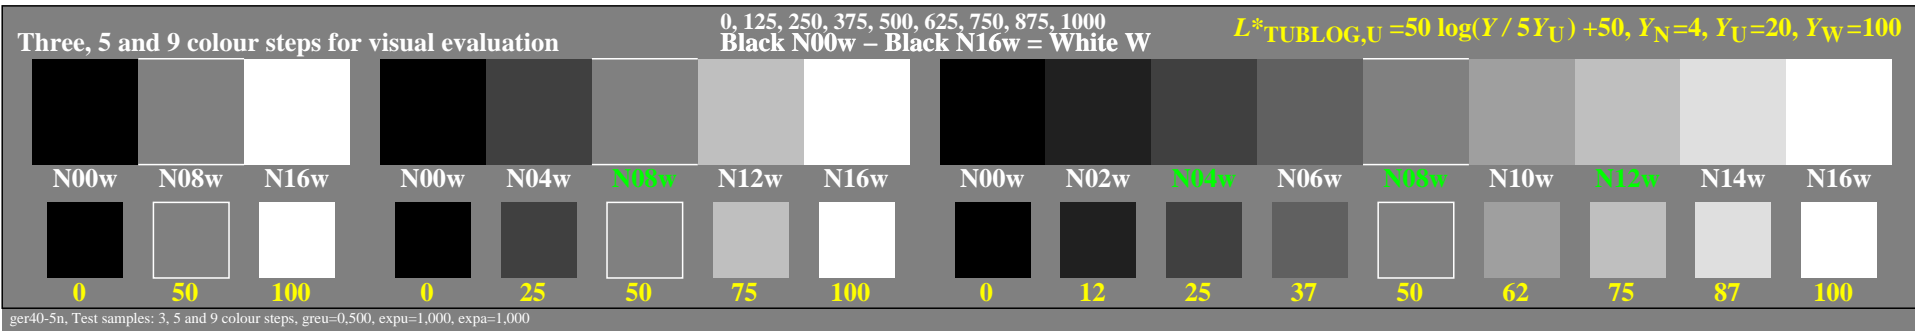

### Colour management for output linearization of a 9 step grey scale

### Colour management for output linearization of a 9 step grey scale

ger40-3n

ger41-3n

TUB-test chart ger4; This is an example text for many applications

see similar files of the whole serie: <http://farbe.li.tu-berlin.de/ger4/ger410np.pdf>  
 technical information: <http://farbe.li.tu-berlin.de> or <http://color.li.tu-berlin.de>

TUB registration: 20240701-ger4/ger410np.pdf / ps  
 application for evaluation and measurement of display or print output

TUB material: code=rh4ta