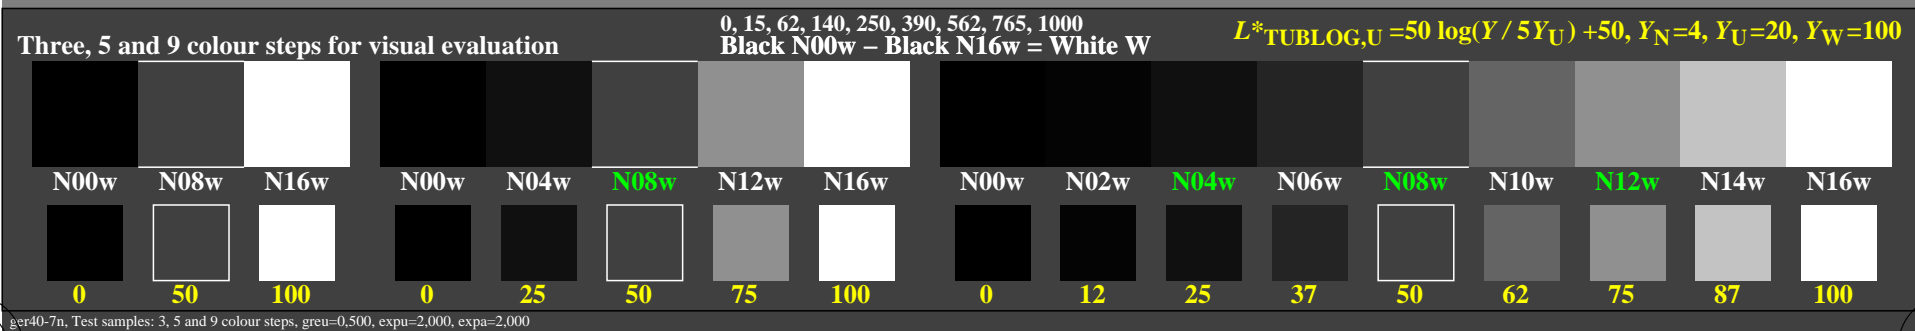

### Colour management for output linearization of a 9 step grey scale

### Colour management for output linearization of a 9 step grey scale

ger40-3n

ger41-3n

TUB-test chart ger4; This is an example text for many applications

see similar files of the whole serie: <http://farbe.li.tu-berlin.de/ger4/ger410np.pdf>  
 technical information: <http://farbe.li.tu-berlin.de> or <http://color.li.tu-berlin.de>

TUB registration: 20240701-ger4/ger410np.pdf / ps  
 application for evaluation and measurement of display or print output

TUB material: code=rh4ta