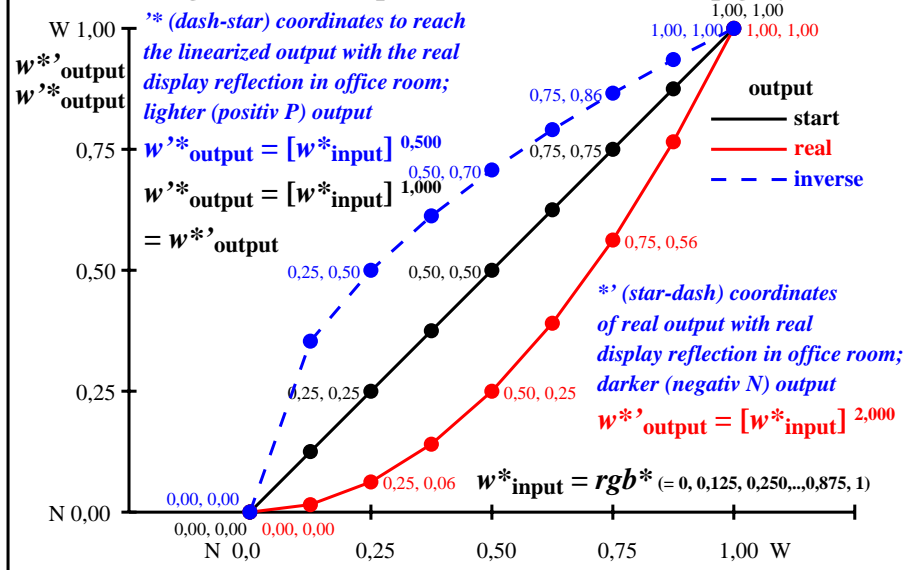

### Colour management for output linearization of a 9 step grey scale

### Colour management for output linearization of a 9 step grey scale

ger40-3n

ger41-3n

TUB-test chart ger4; This is an example text for many applications

see similar files of the whole serie: <http://farbe.li.tu-berlin.de/ger4/ger410np.pdf>  
 technical information: <http://farbe.li.tu-berlin.de> or <http://color.li.tu-berlin.de>

TUB registration: 20240701-ger4/ger410np.pdf / ps  
 application for evaluation and measurement of display or print output

TUB material: code=rh4ta