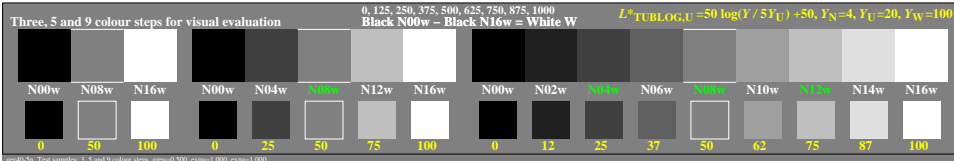

### Colour management for output linearization of a 9 step grey scale

### Colour management for output linearization of a 9 step grey scale

see similar files of the whole series: <http://farbe.li.tu-berlin.de/ger4/ger4l0n1.txt/.ps>  
technical information: <http://farbe.li.tu-berlin.de> or <http://color.li.tu-berlin.de>