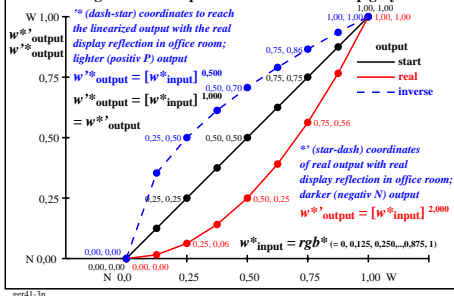

Colour management for output linearization of a 9 step grey scale

see similar files of the whole series: <http://farbe.li.tu-berlin.de/ger4/ger4l0n1.txt/.ps>
technical information: <http://farbe.li.tu-berlin.de> or <http://color.li.tu-berlin.de>

TUB registration: 20240701-ger4/ger4l0n1.txt/.ps
application for evaluation and measurement of display or print output

TUB material: code=ha4ta