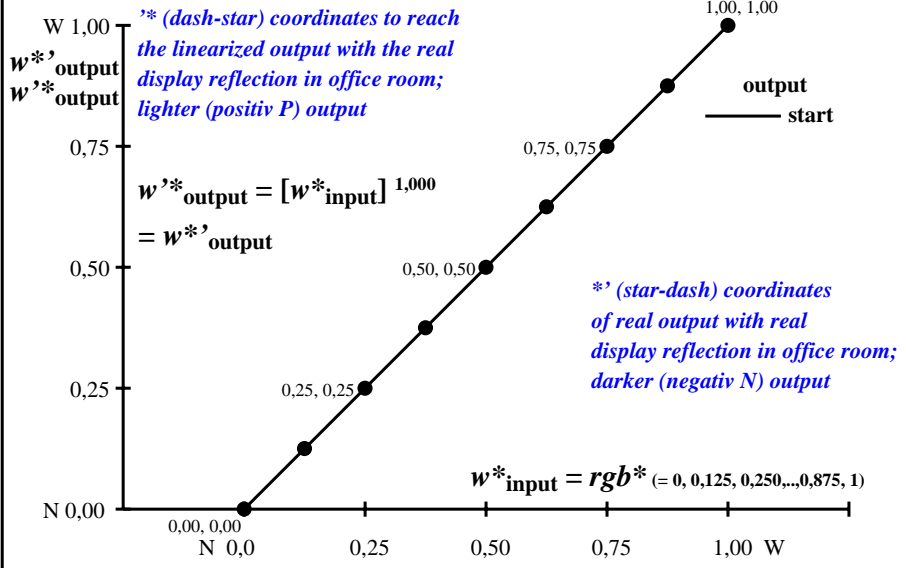

### Colour management for output linearization of a 9 step grey scale

### Colour management for output linearization of a 9 step grey scale

geo80-3n

geo81-3n