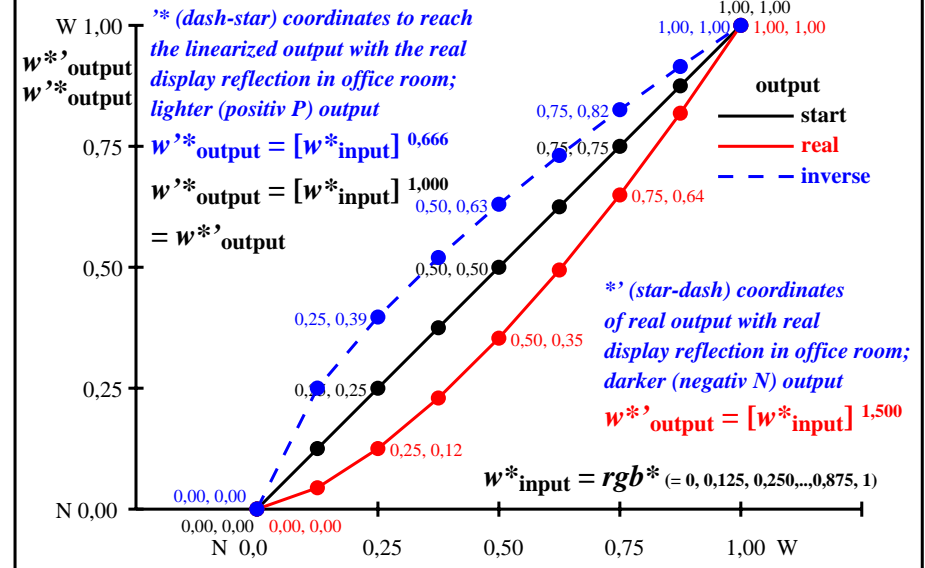

### Colour management for output linearization of a 9 step grey scale

### Colour management for output linearization of a 9 step grey scale

geo80-3n

geo81-3n