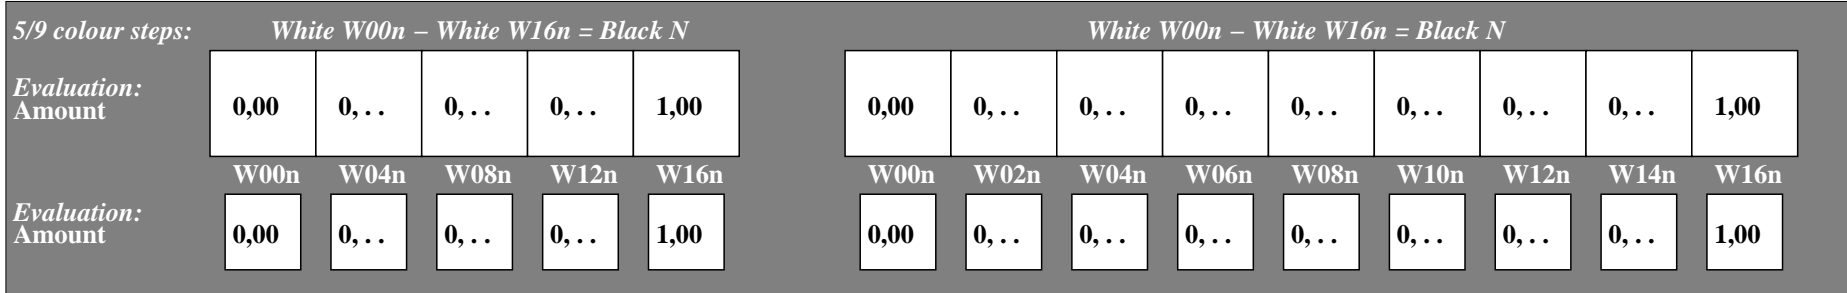

see similar files of the whole serie: <http://farbe.li.tu-berlin.de/fey0/fey0I0na.txt> /ps
 technical information: <http://farbe.li.tu-berlin.de> or <http://color.li.tu-berlin.de>

TUB registration: 20240201-fey0/fey0I0na.txt /ps
 application for evaluation and measurement of display or print output
 TUB material: code=rh4ta

fey00-1n, Test samples: 5 and 9 colour steps

fey00-3n, Evaluation sheet: 5 and 9 colour steps

fey00-5n, Test samples: 5 and 9 colour steps

fey00-7n, Evaluation sheet: 5 and 9 colour steps