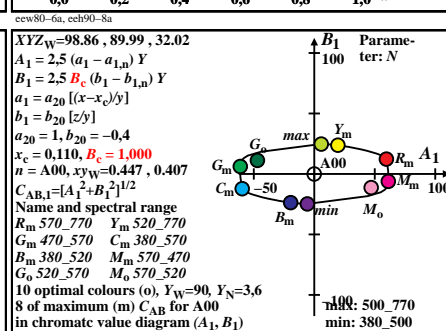

TUB material: code=rhata

TUB-test chart ew8; Mixture of 4 x 4 images for different applications
 This is an example text "case 1" for many applications; very short line not allowed