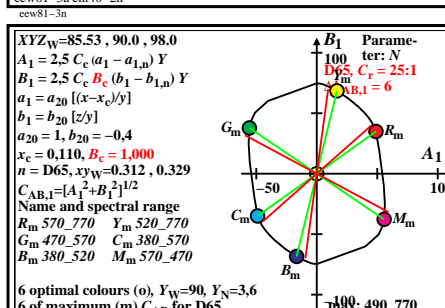

TUB material: code=rhata

TUB-test chart ew8; Mixture of 4 x 4 images for different applications
 This is an example text "case 1" for many applications; very short line not allowed