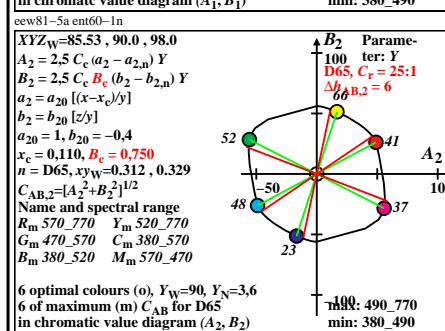

TUB material: code=rhata

TUB-test chart ew8; Mixture of 4 x 4 images for different applications
 This is an example text "case 1" for many applications; very short line not allowed