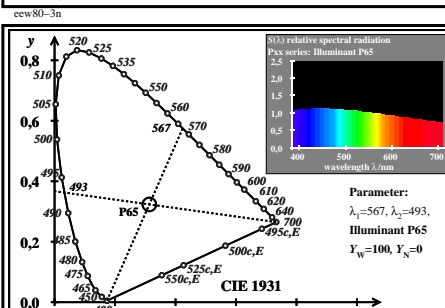

TUB material: code=rhata

TUB-test chart ew8; Mixture of 4 x 4 images for different applications
 This is an example text "case 1" for many applications; very short line not allowed