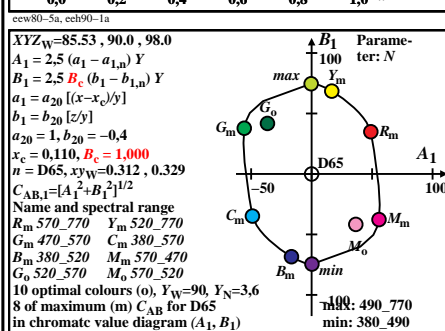

TUB material: code=rhata

TUB-test chart ew8; Mixture of 4 x 4 images for different applications
 This is an example text "case 1" for many applications; very short line not allowed