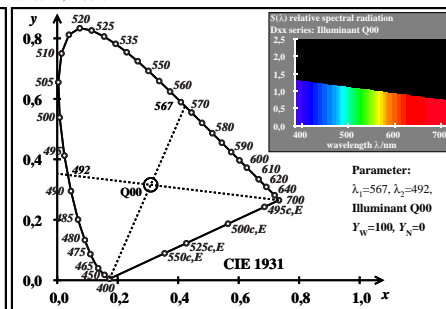

TUB material: code=rhata

TUB-test chart ew8; Mixture of 4 x 4 images for different applications
 This is an example text "case 1" for many applications; very short line not allowed