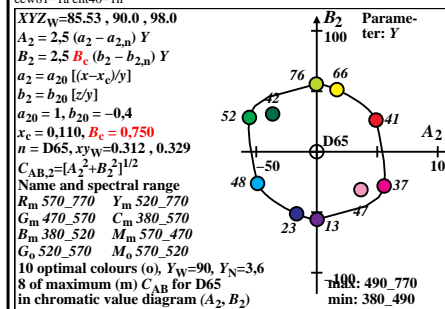

TUB material: code=rhata

TUB-test chart ew8; Mixture of 4 x 4 images for different applications
 This is an example text "case 1" for many applications; very short line not allowed