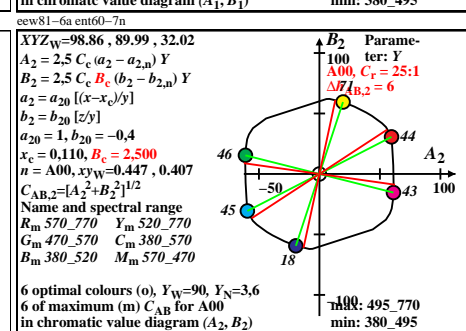

TUB material: code=rhata

TUB-test chart ew8; Mixture of 4 x 4 images for different applications
 This is an example text "case 1" for many applications; very short line not allowed