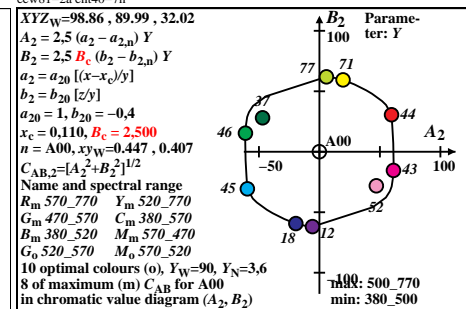

TUB material: code=rhata

TUB-test chart ew8; Mixture of 4 x 4 images for different applications
 This is an example text "case 1" for many applications; very short line not allowed