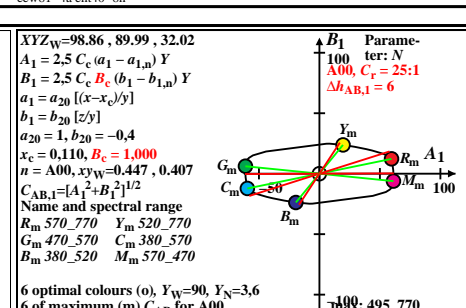

TUB material: code=rhata

TUB-test chart ew8; Mixture of 4 x 4 images for different applications
 This is an example text "case 1" for many applications; very short line not allowed