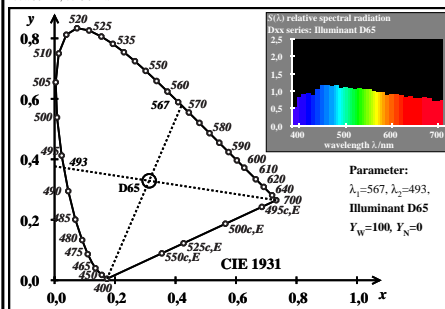

TUB material: code=rhata

TUB-test chart ew8; Mixture of 4 x 4 images for different applications
 This is an example text "case 1" for many applications; very short line not allowed