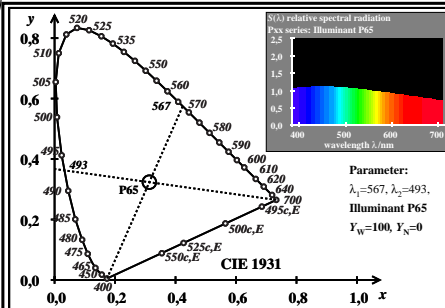

TUB material: code=rhata

TUB-test chart ew8; Mixture of 4 x 4 images for different applications
 This is an example text "case 1" for many applications; very short line not allowed