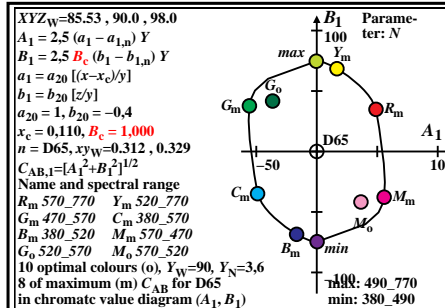

TUB material: code=rhata

TUB-test chart ew8; Mixture of 4 x 4 images for different applications
 This is an example text "case 1" for many applications; very short line not allowed