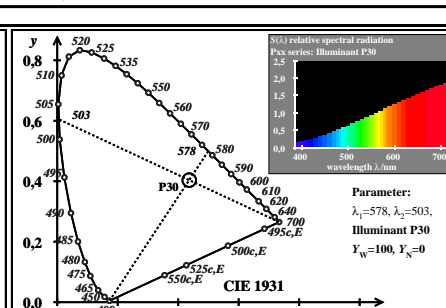

TUB material: code=rhata

TUB-test chart ew8; Mixture of 4 x 4 images for different applications
 This is an example text "case 1" for many applications; very short line not allowed