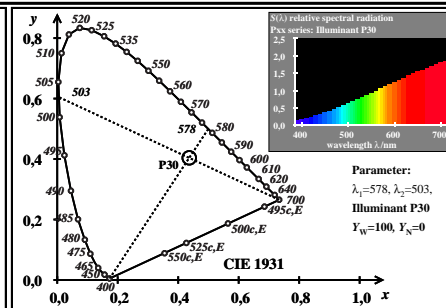

TUB material: code=rhata

TUB-test chart ew8; Mixture of 4 x 4 images for different applications
 This is an example text "case 1" for many applications; very short line not allowed