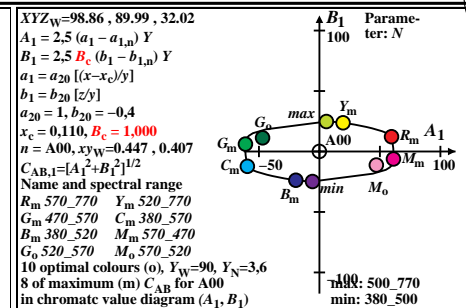

TUB material: code=rhata

TUB-test chart ew8; Mixture of 4 x 4 images for different applications
 This is an example text "case 1" for many applications; very short line not allowed