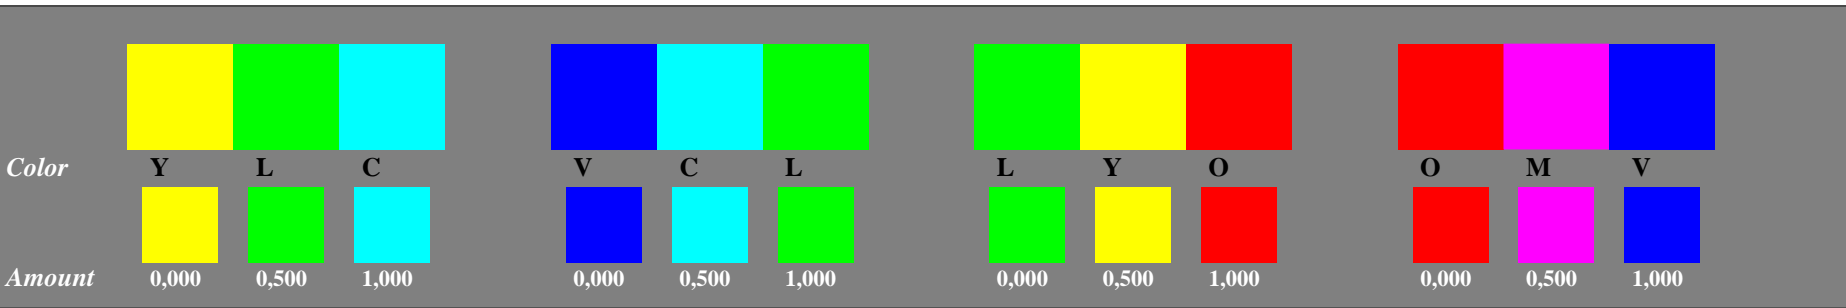

see similar files: <http://farbe.li.tu-berlin.de//ZE27//ZE27L0NP.PDF> / .PS; start output
technical information: <http://www.ps.bam.de> or <http://farbe.li.tu-berlin.de/>

TUB registration: 20161001-ZE27//ZE27L0NP.PDF /.PS
application for measurement of display output
TUB material: code=rh4ta

1-000030-L0 ZE270-1, 3 equidistant color steps; Use of the PS operator *rgb setrgbcolor*

1-000030-L0 ZE270-3, 3 equidistant color steps; Use of the PS operator *rgb setrgbcolor*

1-000030-L0 ZE270-5, 3 equidistant color steps; Use of the PS operator *rgb setrgbcolor*

1-000030-L0 ZE270-7, 3 and 5 equidistant color steps; Use of the PS operator *rgb setrgbcolor*

BAM-2005-test chart ZE27; Test of visual equal spacing
3 step scales white-chromatic and hue circle

input: w/rgb/cmyk -> w/rgb/cmyk-
output: no change