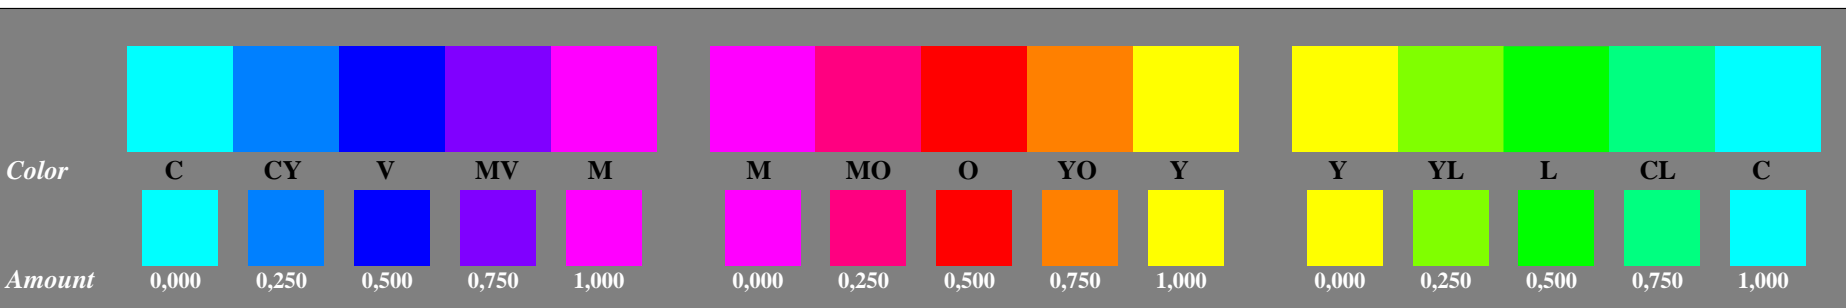

see similar files: <http://farbe.li.tu-berlin.de//ZE27//ZE27L0NP.PDF> / .PS; start output
technical information: <http://www.ps.bam.de> or <http://farbe.li.tu-berlin.de/>

TUB registration: 20161001-ZE27//ZE27L0NP.PDF /.PS
application for measurement of display output
TUB material: code=rh4ta

1-000030-L0 ZE270-1, 3 equidistant color steps; Use of the PS operator *rgb setrgbcolor*

1-000030-L0 ZE270-3, 3 equidistant color steps; Use of the PS operator *rgb setrgbcolor*

1-000030-L0 ZE270-5, 3 equidistant color steps; Use of the PS operator *rgb setrgbcolor*

1-000030-L0 ZE270-7, 3 and 5 equidistant color steps; Use of the PS operator *rgb setrgbcolor*

BAM-2005-test chart ZE27; Test of visual equal spacing
3 step scales white-chromatic and hue circle

input: w/rgb/cmyk -> w/rgb/cmyk-
output: no change