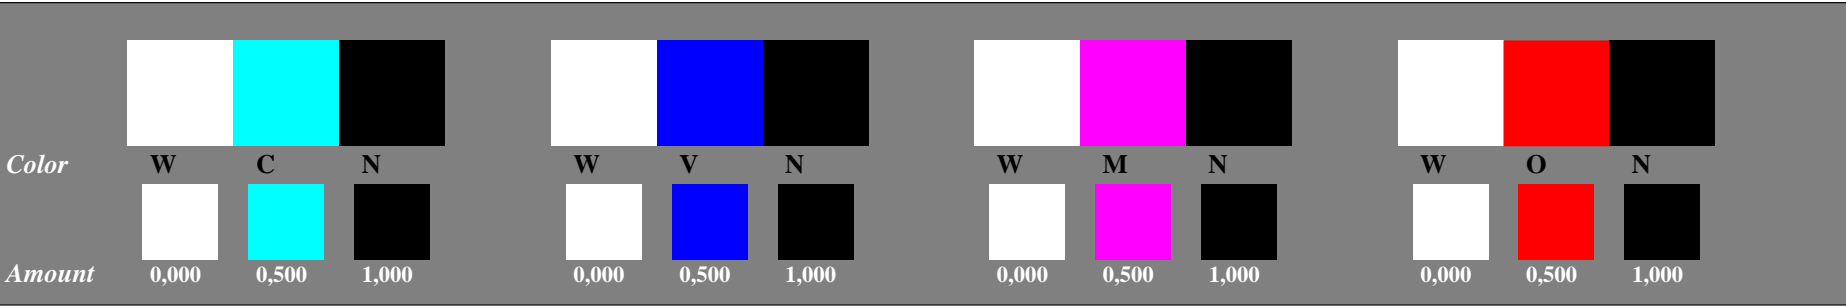

see similar files: <http://farbe.li.tu-berlin.de//ZE27//ZE27L0NP.PDF> / .PS; start output
technical information: <http://www.ps.bam.de> or <http://farbe.li.tu-berlin.de/>

TUB registration: 20161001-ZE27//ZE27L0NP.PDF /.PS
application for measurement of display output
TUB material: code=rh4ta

1-000030-L0 ZE270-1, 3 equidistant color steps; Use of the PS operator *rgb setrgbcolor*

1-000030-L0 ZE270-3, 3 equidistant color steps; Use of the PS operator *rgb setrgbcolor*

1-000030-L0 ZE270-5, 3 equidistant color steps; Use of the PS operator *rgb setrgbcolor*

1-000030-L0 ZE270-7, 3 and 5 equidistant color steps; Use of the PS operator *rgb setrgbcolor*

BAM-2005-test chart ZE27; Test of visual equal spacing
3 step scales white-chromatic and hue circle

input: w/rgb/cmyk -> w/rgb/cmyk-
output: no change