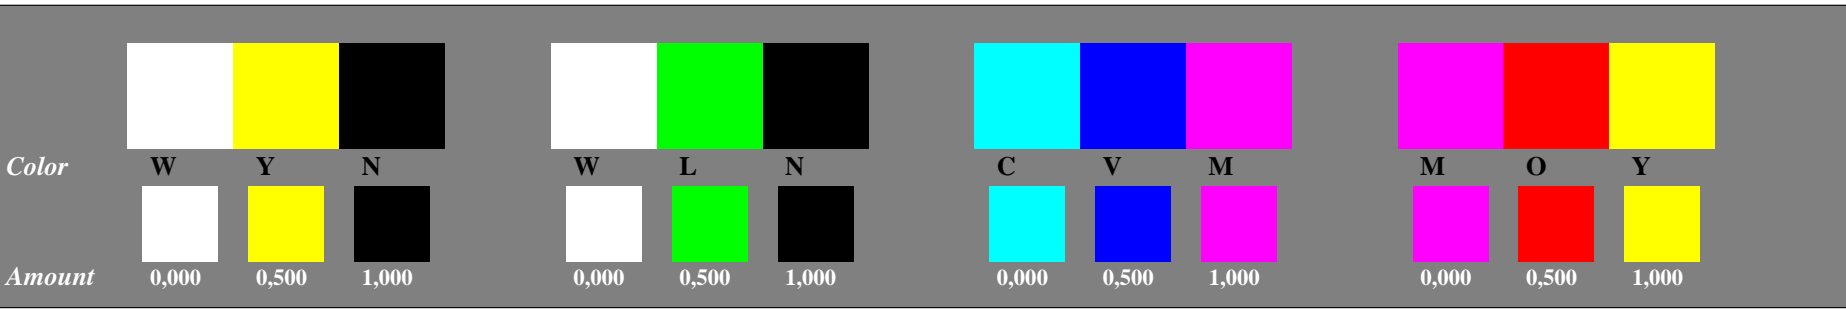

see similar files: <http://farbe.li.tu-berlin.de//ZE27//ZE27L0NP.PDF> / .PS; start output
technical information: <http://www.ps.bam.de> or <http://farbe.li.tu-berlin.de/>

TUB registration: 20161001-ZE27//ZE27L0NP.PDF /.PS
application for measurement of display output
TUB material: code=rh4ta

1-000030-L0 ZE270-1, 3 equidistant color steps; Use of the PS operator *rgb setrgbcolor*

1-000030-L0 ZE270-3, 3 equidistant color steps; Use of the PS operator *rgb setrgbcolor*

1-000030-L0 ZE270-5, 3 equidistant color steps; Use of the PS operator *rgb setrgbcolor*

1-000030-L0 ZE270-7, 3 and 5 equidistant color steps; Use of the PS operator *rgb setrgbcolor*

BAM-2005-test chart ZE27; Test of visual equal spacing
3 step scales white-chromatic and hue circle

input: w/rgb/cmyk -> w/rgb/cmyk-
output: no change