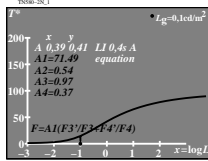

see similar files: <http://130.149.60.45/~farbmtrik/TN58/TN58.HTM>  
 technical information: <http://www.ps.bam.de> or <http://130.149.60.45/~farbmtrik>

TUB registration: 20130201-TN58/TN58L0N1.TXT /PS  
 application for measurement of display output