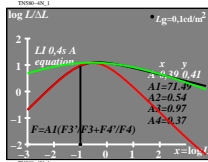

see similar files: <http://130.149.60.45/~farbmtrik/TN58/TN58.HTM>  
 technical information: <http://www.ps.bam.de> or <http://130.149.60.45/~farbmtrik>

TUB registration: 20130201-TN58/TN58L0N1.TXT /PS  
 application for measurement of display output