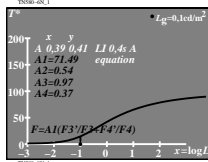

see similar files: <http://130.149.60.45/~farbmtrik/TN58/TN58.HTM>  
 technical information: <http://www.ps.bam.de> or <http://130.149.60.45/~farbmtrik>

TUB registration: 20130201-TN58/TN58L0N1.TXT /PS  
 application for measurement of display output