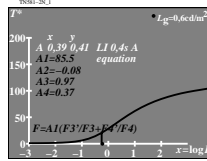

see similar files: <http://130.149.60.45/~farbmtrik/TN58/TN58.HTM>  
 technical information: <http://www.ps.bam.de> or <http://130.149.60.45/~farbmtrik>

TUB registration: 20130201-TN58/TN58L0N1.TXT /PS  
 application for measurement of display output