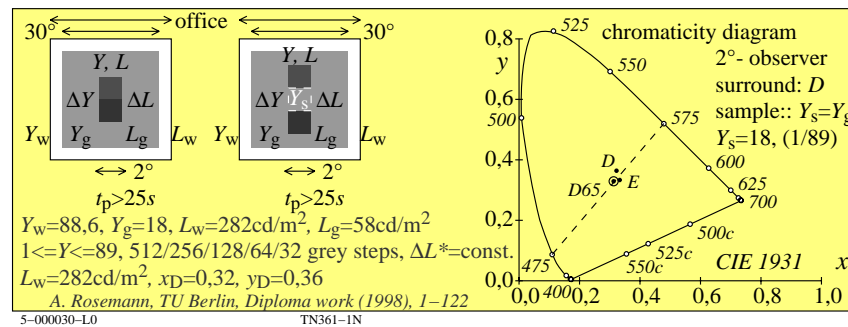

see similar files: <http://130.149.60.45/~farbmetrik/TN36/TN36LONA.TXT>
 technical information: <http://www.ps.bam.de> or <http://130.149.60.45/~farbmetrik>

TUB registration: 20130201-TN36/TN36LONA.TXT /PS
 application for measurement of display output
 TUB material: code=rh4ta

TUB-test chart TN36; Colour threshold experiments
 viewing situations; colours in chromaticity diagram

input: w/rgb/cmyk -> w/rgb/cmyk-
 output: no change compared