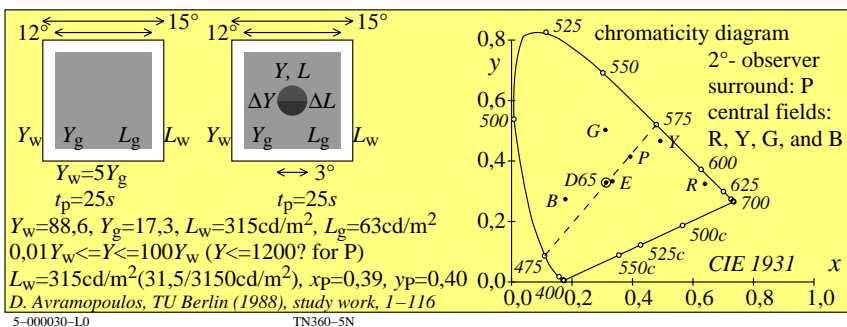

see similar files: <http://130.149.60.45/~farbmetrik/TN36/TN36LONA.TXT>
 technical information: <http://www.ps.bam.de> or <http://130.149.60.45/~farbmetrik>

TUB registration: 20130201-TN36/TN36LONA.TXT /PS
 application for measurement of display output
 TUB material: code=rh4ta

TUB-test chart TN36; Colour threshold experiments
 viewing situations; colours in chromaticity diagram

input: w/rgb/cmyk -> w/rgb/cmyk-
 output: no change compared