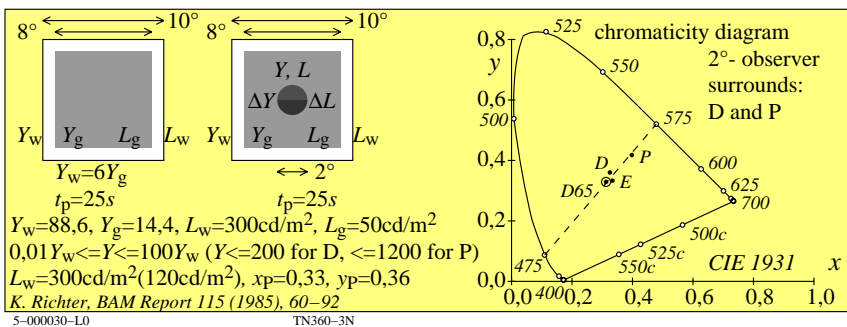

see similar files: <http://130.149.60.45/~farbmetrik/TN36/TN36LONA.TXT>
 technical information: <http://www.ps.bam.de> or <http://130.149.60.45/~farbmetrik>

TUB registration: 20130201-TN36/TN36LONA.TXT /PS
 application for measurement of display output
 TUB material: code=rh4ta

TUB-test chart TN36; Colour threshold experiments
 viewing situations; colours in chromaticity diagram

input: w/rgb/cmyk -> w/rgb/cmyk-
 output: no change compared