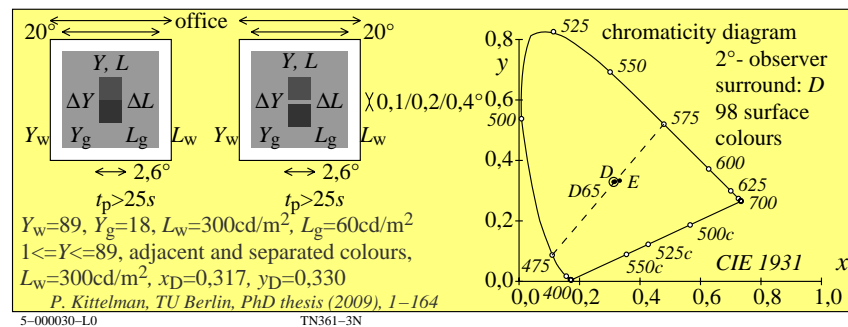

see similar files: <http://130.149.60.45/~farbmetrik/TN36/TN36LONA.TXT>
 technical information: <http://www.ps.bam.de> or <http://130.149.60.45/~farbmetrik>

TUB registration: 20130201-TN36/TN36LONA.TXT /PS
 application for measurement of display output
 TUB material: code=rh4ta

TUB-test chart TN36; Colour threshold experiments
 viewing situations; colours in chromaticity diagram

input: w/rgb/cmyk -> w/rgb/cmyk-
 output: no change compared