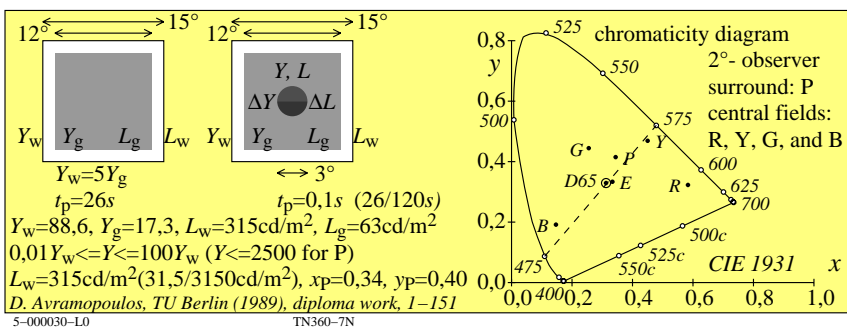

see similar files: <http://130.149.60.45/~farbmetrik/TN36/TN36LONA.TXT>
 technical information: <http://www.ps.bam.de> or <http://130.149.60.45/~farbmetrik>

TUB registration: 20130201-TN36/TN36LONA.TXT /PS
 application for measurement of display output
 TUB material: code=rh4ta

TUB-test chart TN36; Colour threshold experiments
 viewing situations; colours in chromaticity diagram

input: w/rgb/cmyk -> w/rgb/cmyk-
 output: no change compared