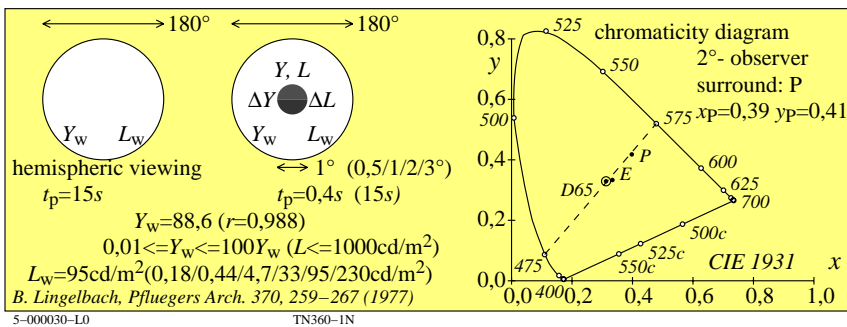

TUB-test chart TN36; Colour threshold experiments
 viewing situations; colours in chromaticity diagram

input: w/rgb/cmyk -> w/rgb/cmyk-
 output: no change compared