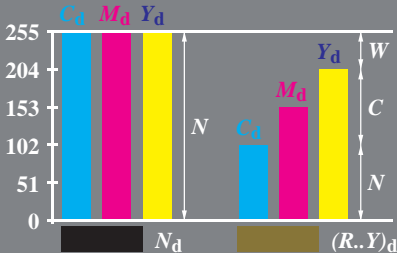

D colour value in digital technic

1-103130-L0

1-103130-F0

ME551-82, B2_57