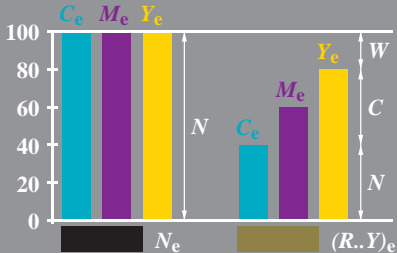

# $F$ colour value in colour metric

1-013130-L0

1-013130-F0

ME551-71, B2\_56