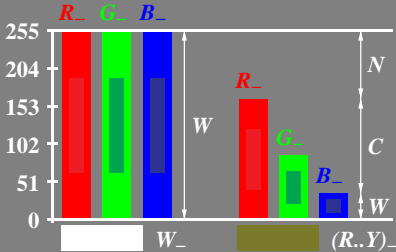

D colour value in digital technic

1-003030-L0

ME550-7N, B2_51