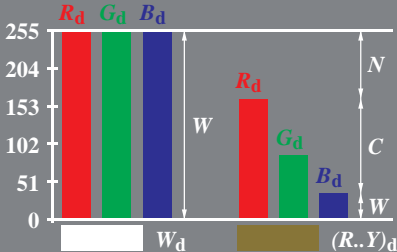

D colour value in digital technic

1-003130-L0

1-003130-F0

ME550-70, B2_51

D colour value in digital technic

1-013130-L0

1-013130-F0

ME550-71, B2_51

D colour value in digital technic

1-103130-L0

1-103130-F0

ME550-72, B2_51

D colour value in digital technic

1-113130-L0

1-113130-F0

ME550-73, B2_51