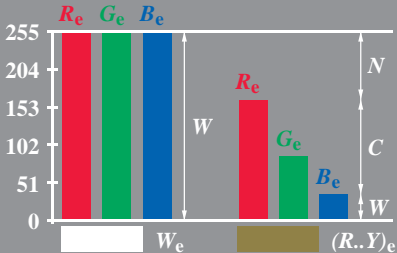

D colour value in digital technic

1-003130-L0

1-003130-F0

ME550-70, B2_51

D colour value in digital technic

1-013130-L0

1-013130-F0

ME550-71, B2_51

D colour value in digital technic

1-103130-L0

1-103130-F0

ME550-72, B2_51

D colour value in digital technic

1-113130-L0

1-113130-F0

ME550-73, B2_51