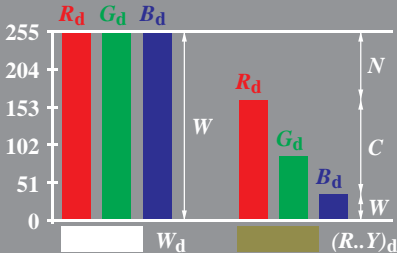

D colour value in digital technic

1-003130-L0

1-003130-F0

ME550-70, B2_51

D colour value in digital technic

1-013130-L0

1-013130-F0

ME550-71, B2_51

D colour value in digital technic

1-103130-L0

1-103130-F0

ME550-72, B2_51

D colour value in digital technic

1-113130-L0

1-113130-F0

ME550-73, B2_51