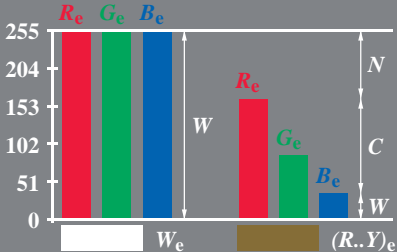

D colour value in digital technic

1-103130-L0

1-103130-F0

ME550-72, B2_51

D colour value in digital technic

1-113130-L0

1-113130-F0

ME550-73, B2_51