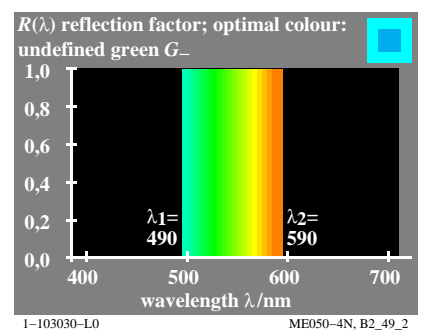

TUB material: code=rh4ta

see similar files: <http://130.149.60.45/~farbmetrik/ME05/ME05LOFP.PDF> / .PS
technical information: <http://www.ps.bam.de> or <http://130.149.60.45/~farbmetrik>

TUB registration: 20130201-ME05/ME05LOFP.PDF /.PS
application for measurement of display output, no separation