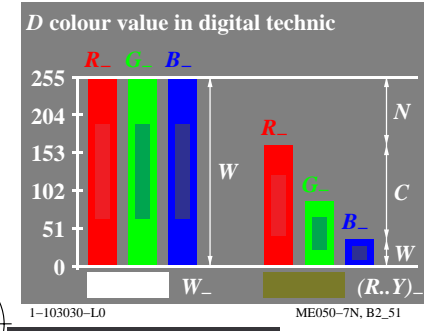

see similar files: <http://130.149.60.45/~farbmetrik/ME05/ME05LOFP.PDF> /PS
technical information: <http://www.ps.bam.de> or <http://130.149.60.45/~farbmetrik>

TUB registration: 20130201-ME05/ME05LOFP.PDF /.PS
application for measurement of display output

TUB material: code=rh4ta

see similar files: <http://130.149.60.45/~farbmetrik/ME05/ME05LOFP.PDF> / .PS
technical information: <http://www.ps.bam.de> or <http://130.149.60.45/~farbmetrik>

TUB registration: 20130201-ME05/ME05LOFP.PDF /.PS
application for measurement of display output, no separation