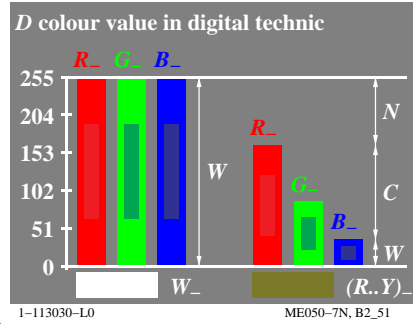

see similar files: <http://130.149.60.45/~farbmetrik/ME05/ME05LOFP.PDF> /PS
technical information: <http://www.ps.bam.de> or <http://130.149.60.45/~farbmetrik>

TUB registration: 20130201-ME05/ME05LOFP.PDF /PS
application for measurement of display output

TUB material: code=rh4ta