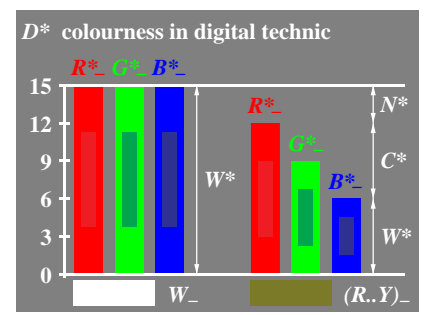

see similar files: <http://130.149.60.45/~farbmetrik/ME05/ME05LOFP.PDF> /PS
technical information: <http://www.ps.bam.de> or <http://130.149.60.45/~farbmetrik>

TUB registration: 20130201-ME05/ME05LOFP.PDF /.PS
application for measurement of display output

TUB material: code=rh4ta

see similar files: <http://130.149.60.45/~farbmetrik/ME05/ME05LOFP.PDF> / .PS
technical information: <http://www.ps.bam.de> or <http://130.149.60.45/~farbmetrik>

TUB registration: 20130201-ME05/ME05LOFP.PDF /.PS
application for measurement of display output, no separation