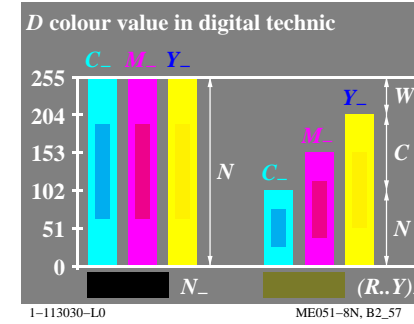

see similar files: <http://130.149.60.45/~farbmetrik/ME05/ME05LOFP.PDF> /PS
technical information: <http://www.ps.bam.de> or <http://130.149.60.45/~farbmetrik>

TUB registration: 20130201-ME05/ME05LOFP.PDF /PS
application for measurement of display output

TUB material: code=rh4ta