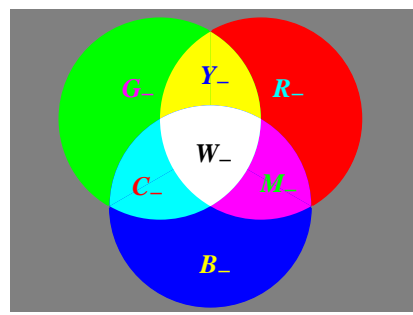

see similar files: <http://130.149.60.45/~farbmetrik/ME05/ME05LOFP.PDF> /PS
technical information: <http://www.ps.bam.de> or <http://130.149.60.45/~farbmetrik>

TUB registration: 20130201-ME05/ME05LOFP.PDF /PS
application for measurement of display output

TUB material: code=rh4ta