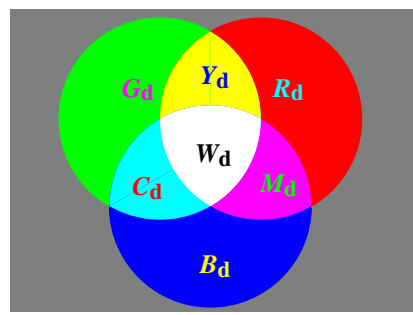

see similar files: <http://130.149.60.45/~farbmetrik/ME05/ME05LOFP.PDF> / .PS
technical information: <http://www.ps.bam.de> or <http://130.149.60.45/~farbmetrik>

TUB registration: 20130201-ME05/ME05LOFP.PDF /.PS
application for measurement of display output, no separation

TUB material: code=rh4ta