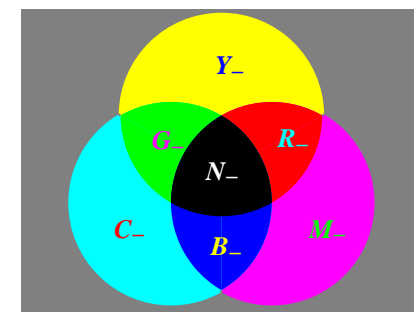

see similar files: <http://130.149.60.45/~farbmetrik/ME05/ME05LOFP.PDF> /PS
technical information: <http://www.ps.bam.de> or <http://130.149.60.45/~farbmetrik>

TUB registration: 20130201-ME05/ME05LOFP.PDF /PS
application for measurement of display output

TUB material: code=rh4ta