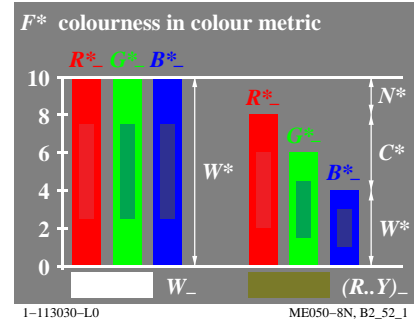

see similar files: <http://130.149.60.45/~farbmetrik/ME05/ME05LOFP.PDF> /PS
technical information: <http://www.ps.bam.de> or <http://130.149.60.45/~farbmetrik>

TUB registration: 20130201-ME05/ME05LOFP.PDF /PS
application for measurement of display output

TUB material: code=rh4ta