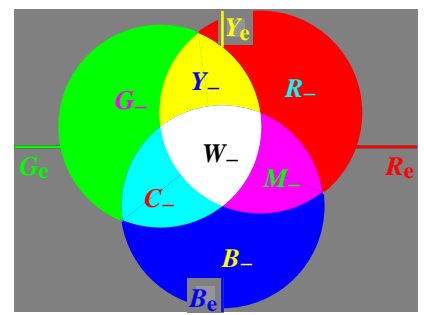

TUB material: code=rh4ta

see similar files: <http://130.149.60.45/~farbmetrik/ME05/ME05LOFP.PDF> / .PS
technical information: <http://www.ps.bam.de> or <http://130.149.60.45/~farbmetrik>

TUB registration: 20130201-ME05/ME05LOFP.PDF /.PS
application for measurement of display output, no separation