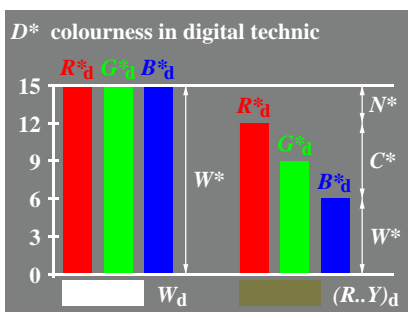

see similar files: <http://130.149.60.45/~farbmetrik/ME05/ME05LOFP.PDF> / .PS
technical information: <http://www.ps.bam.de> or <http://130.149.60.45/~farbmetrik>

TUB registration: 20130201-ME05/ME05LOFP.PDF /.PS
application for measurement of display output, no separation

TUB material: code=rh4ta