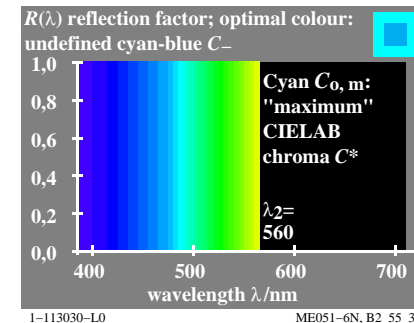

see similar files: <http://130.149.60.45/~farbmetrik/ME05/ME05LOFP.PDF> /PS
technical information: <http://www.ps.bam.de> or <http://130.149.60.45/~farbmetrik>

TUB registration: 20130201-ME05/ME05LOFP.PDF /PS
application for measurement of display output

TUB material: code=rh4ta