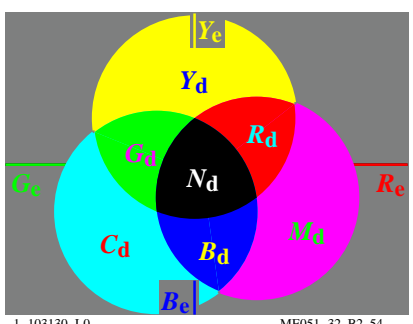

see similar files: <http://130.149.60.45/~farbmetrik/ME05/ME05LOFP.PDF> / .PS
technical information: <http://www.ps.bam.de> or <http://130.149.60.45/~farbmetrik>

TUB registration: 20130201-ME05/ME05LOFP.PDF /.PS
application for measurement of display output, no separation

TUB material: code=rh4ta