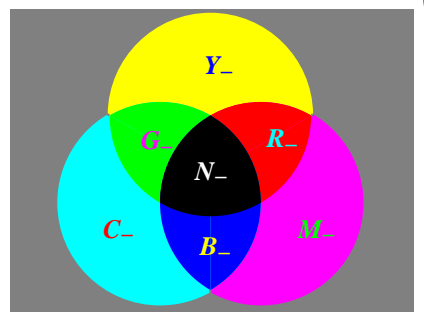

see similar files: <http://130.149.60.45/~farbmetrik/ME05/ME05LOFP.PDF> /PS
technical information: <http://www.ps.bam.de> or <http://130.149.60.45/~farbmetrik>

TUB registration: 20130201-ME05/ME05LOFP.PDF /.PS
application for measurement of display output

TUB material: code=rh4ta

see similar files: <http://130.149.60.45/~farbmetrik/ME05/ME05LOFP.PDF> / .PS
technical information: <http://www.ps.bam.de> or <http://130.149.60.45/~farbmetrik>

TUB registration: 20130201-ME05/ME05LOFP.PDF /.PS
application for measurement of display output, no separation