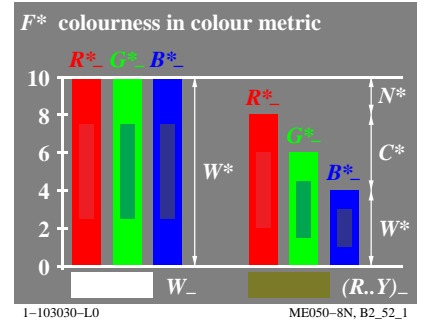

see similar files: <http://130.149.60.45/~farbmetrik/ME05/ME05LOFP.PDF> /PS
technical information: <http://www.ps.bam.de> or <http://130.149.60.45/~farbmetrik>

TUB registration: 20130201-ME05/ME05LOFP.PDF /.PS
application for measurement of display output

TUB material: code=rh4ta

see similar files: <http://130.149.60.45/~farbmetrik/ME05/ME05LOFP.PDF> / .PS
technical information: <http://www.ps.bam.de> or <http://130.149.60.45/~farbmetrik>

TUB registration: 20130201-ME05/ME05LOFP.PDF /.PS
application for measurement of display output, no separation