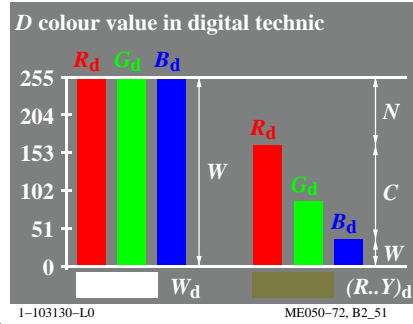

see similar files: <http://130.149.60.45/~farbmetrik/ME05/ME05LOFP.PDF> / .PS
technical information: <http://www.ps.bam.de> or <http://130.149.60.45/~farbmetrik>

TUB registration: 20130201-ME05/ME05LOFP.PDF /.PS
application for measurement of display output, no separation

TUB material: code=rh4ta