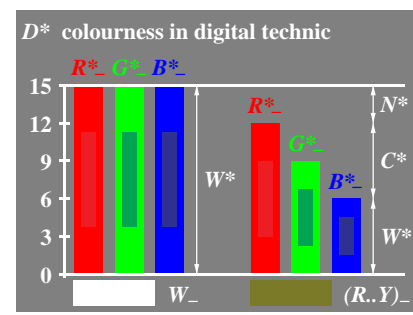

see similar files: <http://130.149.60.45/~farbmetrik/ME05/ME05LOFP.PDF> /PS
technical information: <http://www.ps.bam.de> or <http://130.149.60.45/~farbmetrik>

TUB registration: 20130201-ME05/ME05LOFP.PDF /PS
application for measurement of display output

TUB material: code=rh4ta