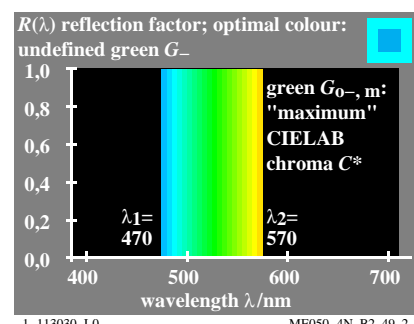

TUB material: code=rh4ta

see similar files: <http://130.149.60.45/~farbmetrik/ME05/ME05LOFP.PDF> / .PS
technical information: <http://www.ps.bam.de> or <http://130.149.60.45/~farbmetrik>

TUB registration: 20130201-ME05/ME05LOFP.PDF /.PS
application for measurement of display output, no separation

TUB material: code=rh4ta

see similar files: <http://130.149.60.45/~farbmetrik/ME05/ME05LOFP.PDF> /PS
technical information: <http://www.ps.bam.de> or <http://130.149.60.45/~farbmetrik>

TUB registration: 20130201-ME05/ME05LOFP.PDF /PS
application for measurement of display output