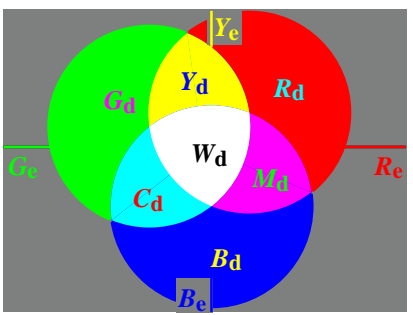

see similar files: <http://130.149.60.45/~farbmetrik/ME05/ME05LOFP.PDF> / .PS
technical information: <http://www.ps.bam.de> or <http://130.149.60.45/~farbmetrik>

TUB registration: 20130201-ME05/ME05LOFP.PDF /.PS
application for measurement of display output, no separation

TUB material: code=rh4ta