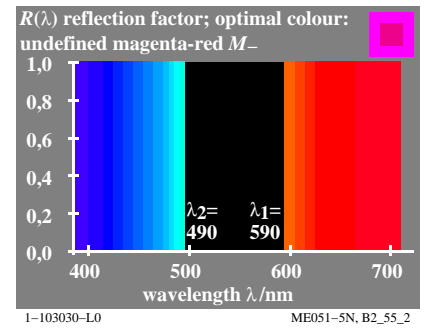

see similar files: <http://130.149.60.45/~farbmetrik/ME05/ME05LOFP.PDF> /PS
technical information: <http://www.ps.bam.de> or <http://130.149.60.45/~farbmetrik>

TUB registration: 20130201-ME05/ME05LOFP.PDF /.PS
application for measurement of display output

TUB material: code=rh4ta