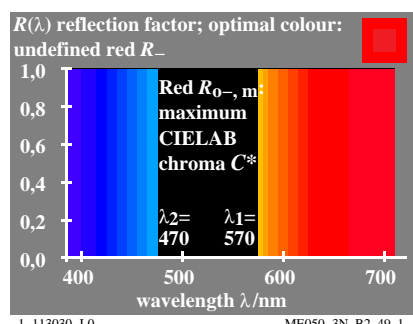

see similar files: <http://130.149.60.45/~farbmetrik/ME05/ME05LOFP.PDF> /PS
technical information: <http://www.ps.bam.de> or <http://130.149.60.45/~farbmetrik>

TUB registration: 20130201-ME05/ME05LOFP.PDF /PS
application for measurement of display output

TUB material: code=rh4ta