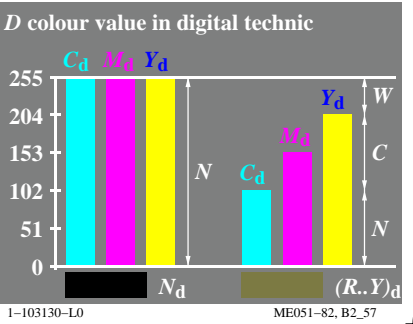

see similar files: <http://130.149.60.45/~farbmetrik/ME05/ME05LOFP.PDF> / .PS
technical information: <http://www.ps.bam.de> or <http://130.149.60.45/~farbmetrik>

TUB registration: 20130201-ME05/ME05LOFP.PDF /.PS
application for measurement of display output, no separation

TUB material: code=rh4ta