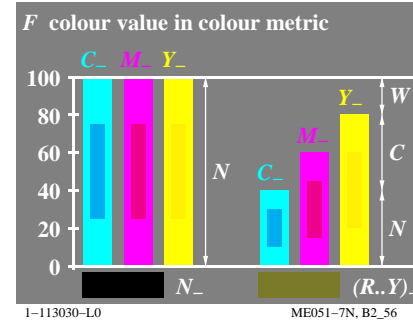

see similar files: <http://130.149.60.45/~farbmetrik/ME05/ME05LOFP.PDF> /PS
technical information: <http://www.ps.bam.de> or <http://130.149.60.45/~farbmetrik>

TUB registration: 20130201-ME05/ME05LOFP.PDF /PS
application for measurement of display output

TUB material: code=rh4ta