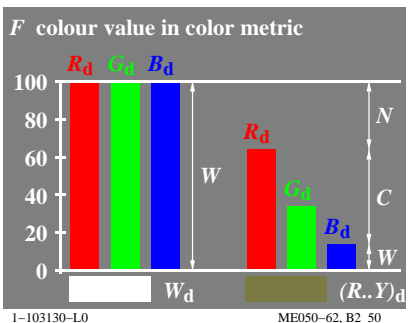

see similar files: <http://130.149.60.45/~farbmetrik/ME05/ME05LOFP.PDF> / .PS
technical information: <http://www.ps.bam.de> or <http://130.149.60.45/~farbmetrik>

TUB registration: 20130201-ME05/ME05LOFP.PDF /.PS
application for measurement of display output, no separation

TUB material: code=rh4ta