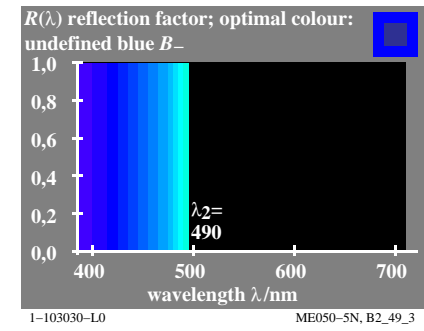

TUB material: code=rh4ta

see similar files: <http://130.149.60.45/~farbmetrik/ME05/ME05LOFP.PDF> / .PS
technical information: <http://www.ps.bam.de> or <http://130.149.60.45/~farbmetrik>

TUB registration: 20130201-ME05/ME05LOFP.PDF /.PS
application for measurement of display output, no separation