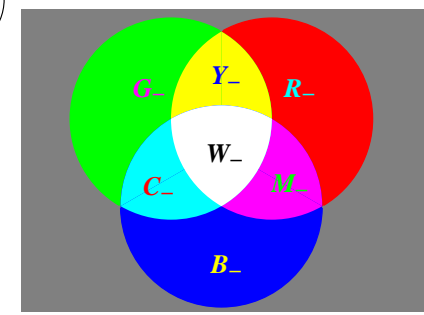

see similar files: <http://130.149.60.45/~farbmetrik/ME05/ME05LOFP.PDF> /PS
technical information: <http://www.ps.bam.de> or <http://130.149.60.45/~farbmetrik>

TUB registration: 20130201-ME05/ME05LOFP.PDF /.PS
application for measurement of display output

TUB material: code=rh4ta

see similar files: <http://130.149.60.45/~farbmetrik/ME05/ME05LOFP.PDF> / .PS
technical information: <http://www.ps.bam.de> or <http://130.149.60.45/~farbmetrik>

TUB registration: 20130201-ME05/ME05LOFP.PDF /.PS
application for measurement of display output, no separation