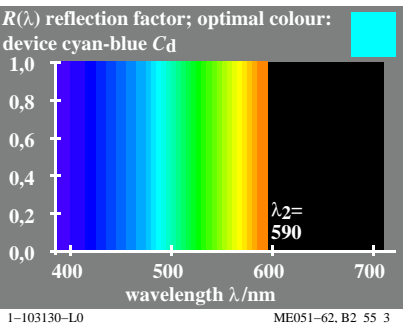

see similar files: <http://130.149.60.45/~farbmetrik/ME05/ME05LOFP.PDF> / .PS
technical information: <http://www.ps.bam.de> or <http://130.149.60.45/~farbmetrik>

TUB registration: 20130201-ME05/ME05LOFP.PDF /.PS
application for measurement of display output, no separation

TUB material: code=rh4ta