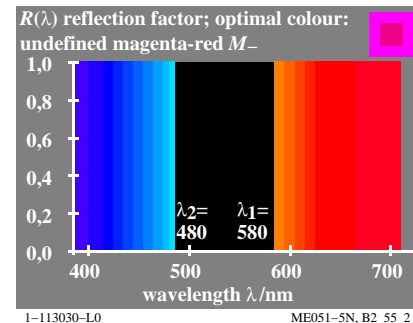

see similar files: <http://130.149.60.45/~farbmetrik/ME05/ME05LOFP.PDF> /PS
technical information: <http://www.ps.bam.de> or <http://130.149.60.45/~farbmetrik>

TUB registration: 20130201-ME05/ME05LOFP.PDF /PS
application for measurement of display output

TUB material: code=rh4ta