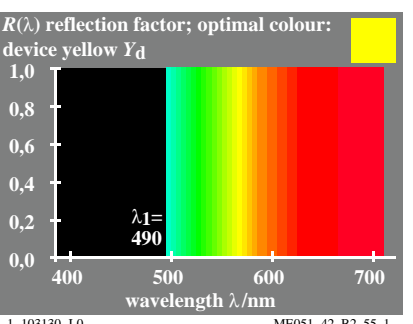

see similar files: <http://130.149.60.45/~farbmetrik/ME05/ME05LOFP.PDF> / .PS
technical information: <http://www.ps.bam.de> or <http://130.149.60.45/~farbmetrik>

TUB registration: 20130201-ME05/ME05LOFP.PDF /.PS
application for measurement of display output, no separation

TUB material: code=rh4ta