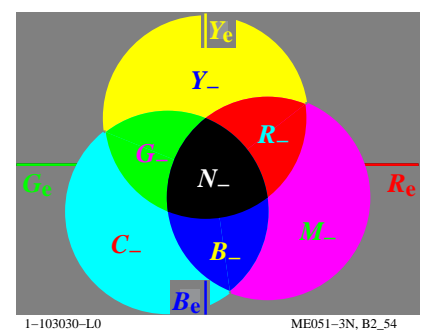

see similar files: <http://130.149.60.45/~farbmetrik/ME05/ME05LOFP.PDF> /PS
technical information: <http://www.ps.bam.de> or <http://130.149.60.45/~farbmetrik>

TUB registration: 20130201-ME05/ME05LOFP.PDF /.PS
application for measurement of display output

TUB material: code=rh4ta

see similar files: <http://130.149.60.45/~farbmetrik/ME05/ME05LOFP.PDF> / .PS
technical information: <http://www.ps.bam.de> or <http://130.149.60.45/~farbmetrik>

TUB registration: 20130201-ME05/ME05LOFP.PDF /.PS
application for measurement of display output, no separation

TUB material: code=rh4ta