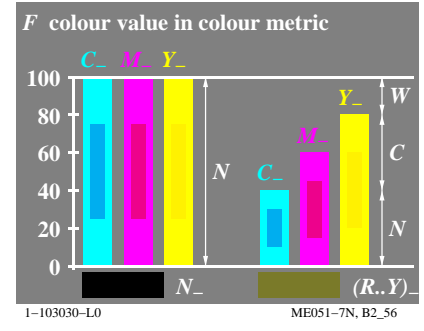

see similar files: <http://130.149.60.45/~farbmetrik/ME05/ME05LOFP.PDF> /PS
technical information: <http://www.ps.bam.de> or <http://130.149.60.45/~farbmetrik>

TUB registration: 20130201-ME05/ME05LOFP.PDF /.PS
application for measurement of display output

TUB material: code=rh4ta