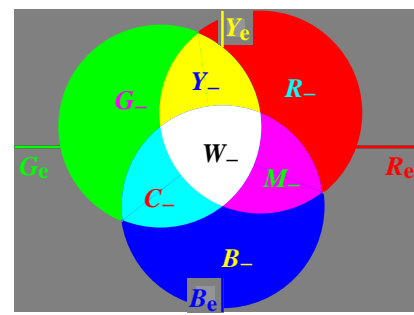

see similar files: <http://130.149.60.45/~farbmetrik/ME05/ME05LOFP.PDF> /PS
technical information: <http://www.ps.bam.de> or <http://130.149.60.45/~farbmetrik>

TUB registration: 20130201-ME05/ME05LOFP.PDF /PS
application for measurement of display output

TUB material: code=rh4ta