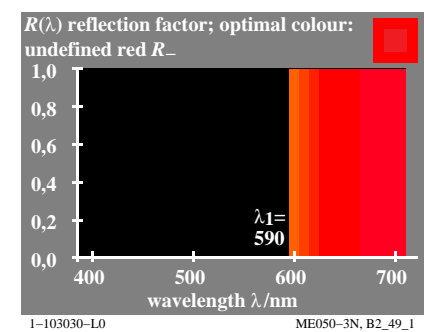

see similar files: <http://130.149.60.45/~farbmetrik/ME05/ME05LOFP.PDF> /PS
technical information: <http://www.ps.bam.de> or <http://130.149.60.45/~farbmetrik>

TUB registration: 20130201-ME05/ME05LOFP.PDF /.PS
application for measurement of display output

TUB material: code=rh4ta