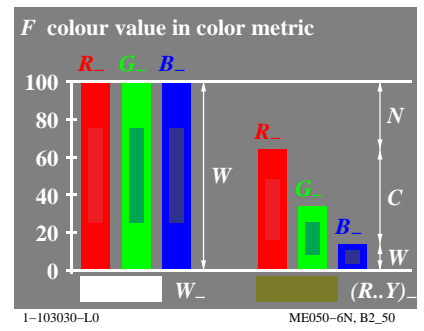

see similar files: <http://130.149.60.45/~farbmetrik/ME05/ME05LOFP.PDF> /PS
technical information: <http://www.ps.bam.de> or <http://130.149.60.45/~farbmetrik>

TUB registration: 20130201-ME05/ME05LOFP.PDF /.PS
application for measurement of display output

TUB material: code=rh4ta