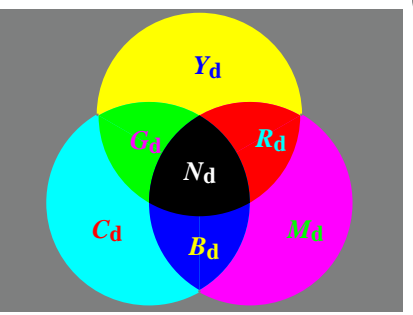

see similar files: <http://130.149.60.45/~farbmetrik/ME05/ME05LOFP.PDF> / .PS
technical information: <http://www.ps.bam.de> or <http://130.149.60.45/~farbmetrik>

TUB registration: 20130201-ME05/ME05LOFP.PDF /.PS
application for measurement of display output, no separation

TUB material: code=rh4ta