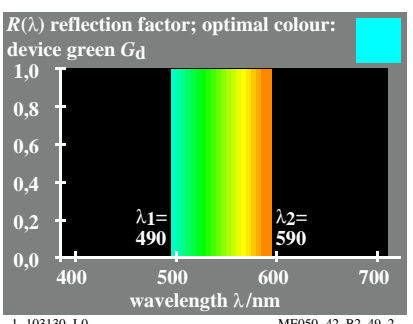

see similar files: <http://130.149.60.45/~farbmetrik/ME05/ME05LOFP.PDF> / .PS
technical information: <http://www.ps.bam.de> or <http://130.149.60.45/~farbmetrik>

TUB registration: 20130201-ME05/ME05LOFP.PDF /.PS
application for measurement of display output, no separation

TUB material: code=rh4ta