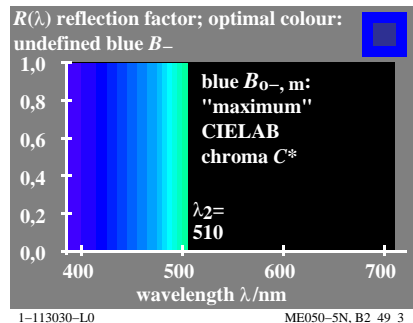

see similar files: <http://130.149.60.45/~farbmetrik/ME05/ME05LOFP.PDF> /PS
technical information: <http://www.ps.bam.de> or <http://130.149.60.45/~farbmetrik>

TUB registration: 20130201-ME05/ME05LOFP.PDF /PS
application for measurement of display output

TUB material: code=rh4ta