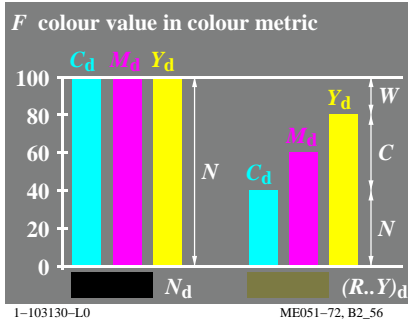

see similar files: <http://130.149.60.45/~farbmetrik/ME05/ME05LOFP.PDF> / .PS
technical information: <http://www.ps.bam.de> or <http://130.149.60.45/~farbmetrik>

TUB registration: 20130201-ME05/ME05LOFP.PDF /.PS
application for measurement of display output, no separation

TUB material: code=rh4ta