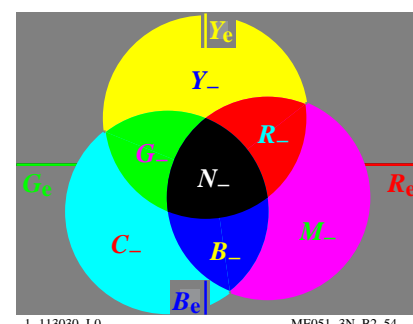

see similar files: <http://130.149.60.45/~farbmetrik/ME05/ME05LOFP.PDF> /PS
technical information: <http://www.ps.bam.de> or <http://130.149.60.45/~farbmetrik>

TUB registration: 20130201-ME05/ME05LOFP.PDF /PS
application for measurement of display output

TUB material: code=rh4ta