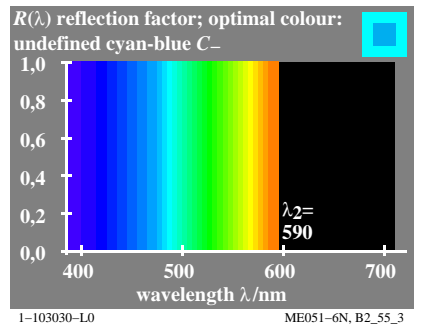

see similar files: <http://130.149.60.45/~farbmetrik/ME05/ME05LOFP.PDF> /PS
technical information: <http://www.ps.bam.de> or <http://130.149.60.45/~farbmetrik>

TUB registration: 20130201-ME05/ME05LOFP.PDF /.PS
application for measurement of display output

TUB material: code=rh4ta