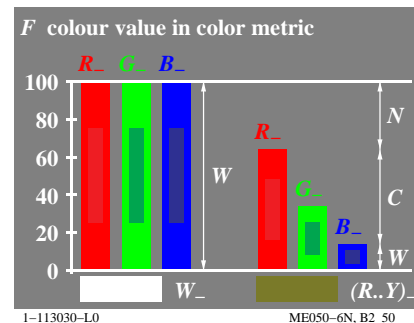

see similar files: <http://130.149.60.45/~farbmetrik/ME05/ME05LOFP.PDF> /PS
technical information: <http://www.ps.bam.de> or <http://130.149.60.45/~farbmetrik>

TUB registration: 20130201-ME05/ME05LOFP.PDF /PS
application for measurement of display output

TUB material: code=rh4ta