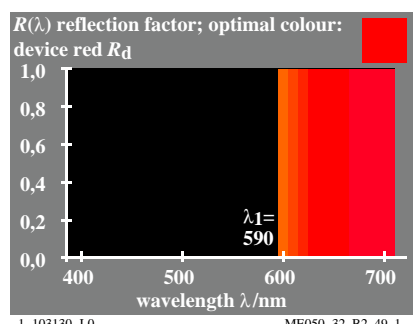

see similar files: <http://130.149.60.45/~farbmetrik/ME05/ME05LOFP.PDF> / .PS
technical information: <http://www.ps.bam.de> or <http://130.149.60.45/~farbmetrik>

TUB registration: 20130201-ME05/ME05LOFP.PDF /.PS
application for measurement of display output, no separation

TUB material: code=rh4ta