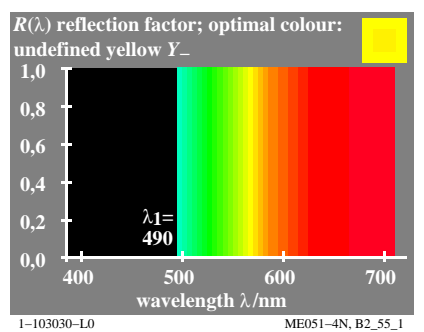

see similar files: <http://130.149.60.45/~farbmetrik/ME05/ME05LOFP.PDF> /PS
technical information: <http://www.ps.bam.de> or <http://130.149.60.45/~farbmetrik>

TUB registration: 20130201-ME05/ME05LOFP.PDF /.PS
application for measurement of display output

TUB material: code=rh4ta