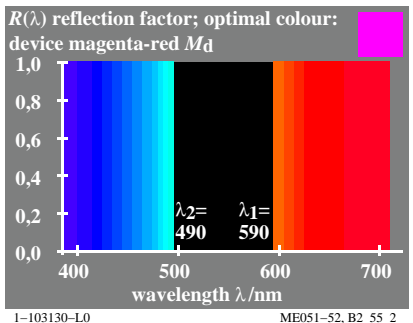

see similar files: <http://130.149.60.45/~farbmetrik/ME05/ME05LOFP.PDF> / .PS
technical information: <http://www.ps.bam.de> or <http://130.149.60.45/~farbmetrik>

TUB registration: 20130201-ME05/ME05LOFP.PDF /.PS
application for measurement of display output, no separation

TUB material: code=rh4ta