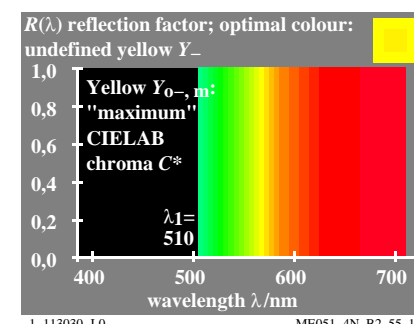

see similar files: <http://130.149.60.45/~farbmetrik/ME05/ME05LOFP.PDF> /PS
technical information: <http://www.ps.bam.de> or <http://130.149.60.45/~farbmetrik>

TUB registration: 20130201-ME05/ME05LOFP.PDF /PS
application for measurement of display output

TUB material: code=rh4ta