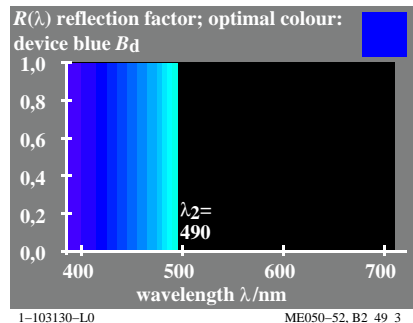

see similar files: <http://130.149.60.45/~farbmetrik/ME05/ME05LOFP.PDF> / .PS
technical information: <http://www.ps.bam.de> or <http://130.149.60.45/~farbmetrik>

TUB registration: 20130201-ME05/ME05LOFP.PDF /.PS
application for measurement of display output, no separation

TUB material: code=rh4ta