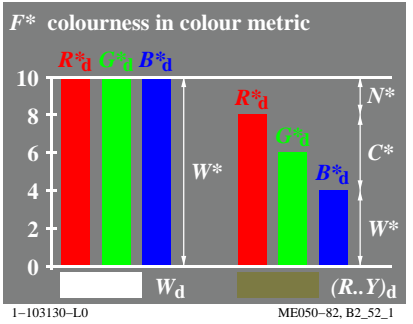

see similar files: <http://130.149.60.45/~farbmetrik/ME05/ME05LOFP.PDF> / .PS
technical information: <http://www.ps.bam.de> or <http://130.149.60.45/~farbmetrik>

TUB registration: 20130201-ME05/ME05LOFP.PDF /.PS
application for measurement of display output, no separation

TUB material: code=rh4ta