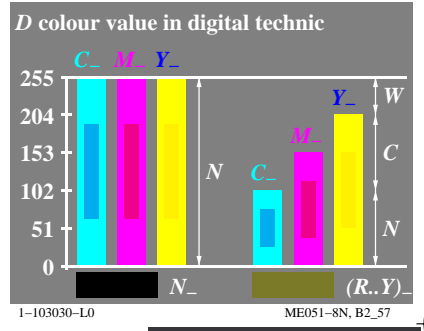

see similar files: <http://130.149.60.45/~farbmetrik/ME05/ME05LOFP.PDF> /PS
technical information: <http://www.ps.bam.de> or <http://130.149.60.45/~farbmetrik>

TUB registration: 20130201-ME05/ME05LOFP.PDF /.PS
application for measurement of display output

TUB material: code=rh4ta

see similar files: <http://130.149.60.45/~farbmetrik/ME05/ME05LOFP.PDF> / .PS
technical information: <http://www.ps.bam.de> or <http://130.149.60.45/~farbmetrik>

TUB registration: 20130201-ME05/ME05LOFP.PDF /.PS
application for measurement of display output, no separation