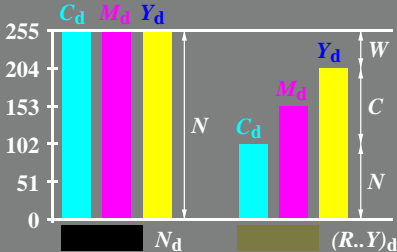

D colour value in digital technic

1-103130-L0

1-103130-F0

ME051-82, B2_57