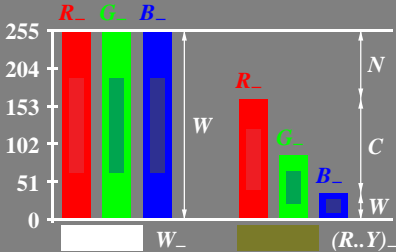

D colour value in digital technic

1-003030-L0

ME050-7N, B2_51