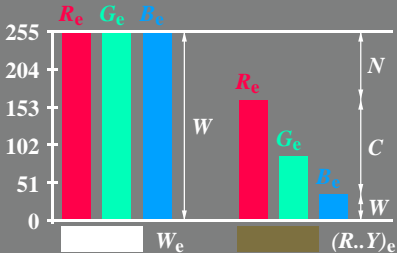

D colour value in digital technic

D colour value in digital technic

1-013130-L0

1-013130-F0

ME050-71, B2_51

D colour value in digital technic

1-103130-L0

1-103130-F0

ME050-72, B2_51

D colour value in digital technic

1-113130-L0

1-113130-F0

ME050-73, B2_51