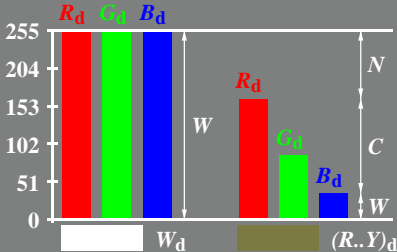

D colour value in digital technic

D colour value in digital technic

1-013130-L0

1-013130-F0

ME050-71, B2_51

D colour value in digital technic

1-103130-L0

1-103130-F0

ME050-72, B2_51

D colour value in digital technic

1-113130-L0

1-113130-F0

ME050-73, B2_51