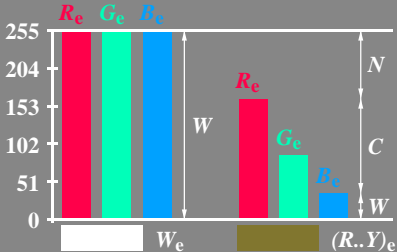

D colour value in digital technic

D colour value in digital technic

1-013130-L0

1-013130-F0

ME050-71, B2_51

D colour value in digital technic

1-103130-L0

1-103130-F0

ME050-72, B2_51

D colour value in digital technic

1-113130-L0

1-113130-F0

ME050-73, B2_51