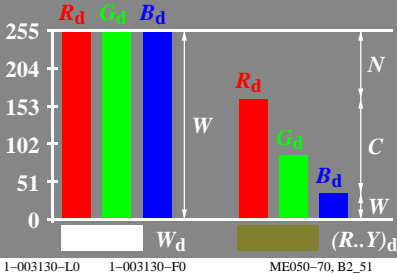

D colour value in digital technic

D colour value in digital technic

1-013130-L0

1-013130-F0

ME050-71, B2_51

D colour value in digital technic

1-103130-L0

1-103130-F0

ME050-72, B2_51

D colour value in digital technic

1-113130-L0

1-113130-F0

ME050-73, B2_51