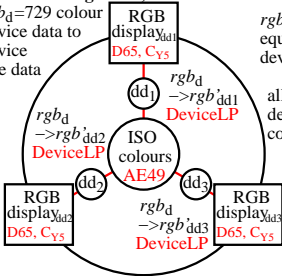

Colour Management, based on ISO 9241-306:2018

$rgb_d=729$ colour
device data to
device
hue data

rgb'_{ddi} =visual
equally spaced
device output
($i=1,2,3$)

all 3 displays:
device output
contrast range
ISO C_{Y5}:
 $2,5 \leq Y \leq 90$