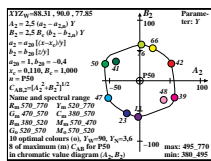

see similar files: http://farbe.li.tu-berlin.de/DEV0/DEVOLON1.TXT /PS; only vector graphic VG; start output
 technical information: http://farbe.li.tu-berlin.de or http://color.li.tu-berlin.de

TUB registration: 20220301-DEV0/DEVOLON1.TXT /PS
 application for evaluation and measurement of display or print output
 TUB material code=mathta