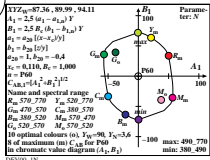

see similar files: http://farbe.li.tu-berlin.de/DEV0/DEVOLON1.TXT /PS; only vector graphic VG; start output
 technical information: http://farbe.li.tu-berlin.de or http://color.li.tu-berlin.de

TUB registration: 20220301-DEV0/DEVOLON1.TXT /PS
 application for evaluation and measurement of display or print output
 TUB material code=mathta