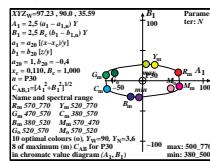

see similar files: http://farbe.li.tu-berlin.de/DEV0/DEVOLON1.TXT /PS; only vector graphic VG; start output
 technical information: http://farbe.li.tu-berlin.de or http://color.li.tu-berlin.de

TUB registration: 20220301-DEV0/DEVOLON1.TXT /PS
 application for evaluation and measurement of display or print output
 TUB material code=mathta