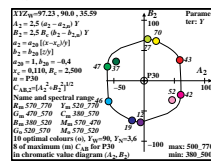

see similar files: http://farbe.li.tu-berlin.de/DEV0/DEVOLON1.TXT /PS; only vector graphic VG; start output
 technical information: http://farbe.li.tu-berlin.de or http://color.li.tu-berlin.de

TUB registration: 20220301-DEV0/DEVOLON1.TXT /PS
 application for evaluation and measurement of display or print output
 TUB material code=mathta