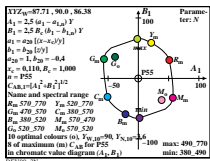

see similar files: http://farbe.li.tu-berlin.de/DEV0/DEVOLON1.TXT /PS; only vector graphic VG; start output
 technical information: http://farbe.li.tu-berlin.de or http://color.li.tu-berlin.de

TUB registration: 20220301-DEV0/DEVOLON1.TXT /PS
 application for evaluation and measurement of display or print output
 TUB material code=mathta