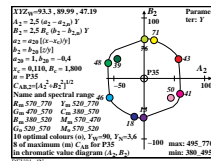

see similar files: http://farbe.li.tu-berlin.de/DEV0/DEVOLON1.TXT /PS; only vector graphic VG; start output
 technical information: http://farbe.li.tu-berlin.de or http://color.li.tu-berlin.de

TUB registration: 20220301-DEV0/DEVOLON1.TXT /PS
 application for evaluation and measurement of display or print output
 TUB material code=mathta