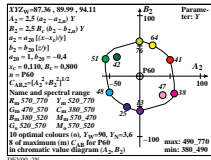

see similar files: http://farbe.li.tu-berlin.de/DEV0/DEVOLON1.TXT /PS; only vector graphic VG; start output
 technical information: http://farbe.li.tu-berlin.de or http://color.li.tu-berlin.de

TUB registration: 20220301-DEV0/DEVOLON1.TXT /PS
 application for evaluation and measurement of display or print output
 TUB material code=mathta