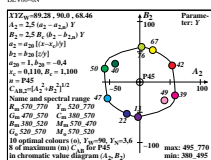

see similar files: http://farbe.li.tu-berlin.de/DEV0/DEVOLON1.TXT /PS; only vector graphic VG; start output
 technical information: http://farbe.li.tu-berlin.de or http://color.li.tu-berlin.de

TUB registration: 20220301-DEV0/DEVOLON1.TXT /PS
 application for evaluation and measurement of display or print output
 TUB material code=mathta