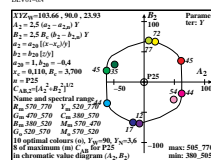

see similar files: http://farbe.li.tu-berlin.de/DEV0/DEVOLON1.TXT /PS; only vector graphic VG; start output
 technical information: http://farbe.li.tu-berlin.de or http://color.li.tu-berlin.de

TUB registration: 20220301-DEV0/DEVOLON1.TXT /PS
 application for evaluation and measurement of display or print output
 TUB material code=mathta