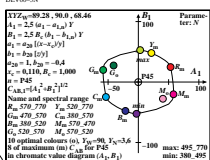

see similar files: http://farbe.li.tu-berlin.de/DEV0/DEVOLON1.TXT /PS; only vector graphic VG; start output
 technical information: http://farbe.li.tu-berlin.de or http://color.li.tu-berlin.de

TUB registration: 20220301-DEV0/DEVOLON1.TXT /PS
 application for evaluation and measurement of display or print output
 TUB material code=mathta