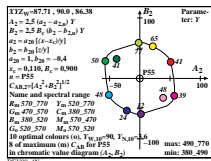

see similar files: http://farbe.li.tu-berlin.de/DEV0/DEVOLON1.TXT /PS; only vector graphic VG; start output
 technical information: http://farbe.li.tu-berlin.de or http://color.li.tu-berlin.de

TUB registration: 20220301-DEV0/DEVOLON1.TXT /PS
 application for evaluation and measurement of display or print output
 TUB material code=mathta