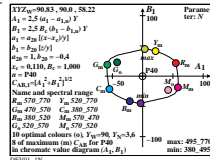

see similar files: http://farbe.li.tu-berlin.de/DEV0/DEVOLON1.TXT /PS; only vector graphic VG; start output
 technical information: http://farbe.li.tu-berlin.de or http://color.li.tu-berlin.de

TUB registration: 20220301-DEV0/DEVOLON1.TXT /PS
 application for evaluation and measurement of display or print output
 TUB material code=mathta