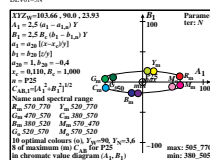

see similar files: http://farbe.li.tu-berlin.de/DEV0/DEVOLON1.TXT /PS; only vector graphic VG; start output
 technical information: http://farbe.li.tu-berlin.de or http://color.li.tu-berlin.de

TUB registration: 20220301-DEV0/DEVOLON1.TXT /PS
 application for evaluation and measurement of display or print output
 TUB material code=mathta