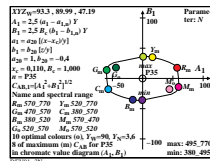

see similar files: http://farbe.li.tu-berlin.de/DEV0/DEVOLON1.TXT /PS; only vector graphic VG; start output
 technical information: http://farbe.li.tu-berlin.de or http://color.li.tu-berlin.de

TUB registration: 20220301-DEV0/DEVOLON1.TXT /PS
 application for evaluation and measurement of display or print output
 TUB material code=mathta