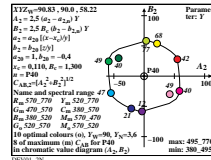

see similar files: http://farbe.li.tu-berlin.de/DEV0/DEVOLON1.TXT /PS; only vector graphic VG; start output
 technical information: http://farbe.li.tu-berlin.de or http://color.li.tu-berlin.de

TUB registration: 20220301-DEV0/DEVOLON1.TXT /PS
 application for evaluation and measurement of display or print output
 TUB material code=mathta