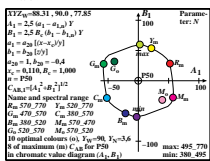

see similar files: http://farbe.li.tu-berlin.de/DEV0/DEVOLON1.TXT /PS; only vector graphic VG; start output
 technical information: http://farbe.li.tu-berlin.de or http://color.li.tu-berlin.de

TUB registration: 20220301-DEV0/DEVOLON1.TXT /PS
 application for evaluation and measurement of display or print output
 TUB material code=mathta