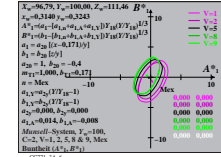

Siehe ähnliche Dateien: <http://farbe.li.tu-berlin.de/CG77/CG77.HTM>
Technische Information: <http://farbe.li.tu-berlin.de/> oder <http://130.149.60.45/~farbmerk>

TUB-Registrierung: 20180201_CG77/CG77L01.TXT /PS
Anwendung für Messung von Display-Ausgabe

TUB-Material: Code=thd4ta