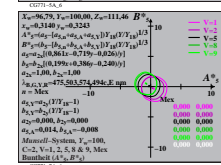

Siehe ähnliche Dateien: <http://farbe.li.tu-berlin.de/CG77/CG77.HTM>
Technische Information: <http://farbe.li.tu-berlin.de/> oder <http://130.149.60.45/~farbmerk>

TUB-Registrierung: 20180201_CG77/CG77L01.TXT /PS
Anwendung für Messung von Display-Ausgabe

TUB-Material: Code=thd4ta