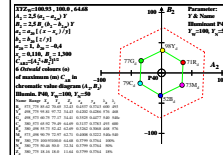

see similar files: http://farbe.li.tu-berlin.de/BER4/BER4L1.TXT /PS
 technical information: http://farbe.li.tu-berlin.de or http://color.li.tu-berlin.de

TUB registration: 20220301-BER4/BER4L0N1.TXT /PS
 application for evaluation and measurement of display or print output
 TUB material code=matda