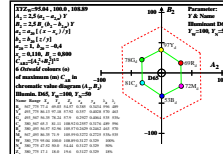

see similar files: http://farbe.li.tu-berlin.de/BER4/BER4L1.TXT /PS
 technical information: http://farbe.li.tu-berlin.de or http://color.li.tu-berlin.de

TUB registration: 20220301-BER4/BER4L0N1.TXT /PS
 application for evaluation and measurement of display or print output
 TUB material code=matda