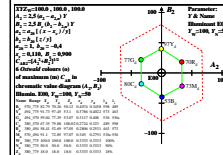

see similar files: http://farbe.li.tu-berlin.de/BER4/BER4L1.TXT /PS
 technical information: http://farbe.li.tu-berlin.de or http://color.li.tu-berlin.de

TUB registration: 20220301-BER4/BER4L0N1.TXT /PS
 application for evaluation and measurement of display or print output
 TUB material code=matda