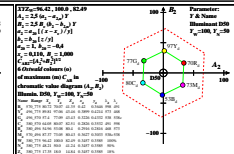

see similar files: http://farbe.li.tu-berlin.de/BER4/BER4L1.TXT /PS
 technical information: http://farbe.li.tu-berlin.de or http://color.li.tu-berlin.de

TUB registration: 20220301-BER4/BER4L0N1.TXT /PS
 application for evaluation and measurement of display or print output
 TUB material code=matda