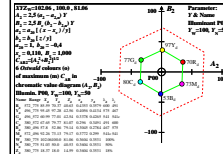

see similar files: http://farbe.li.tu-berlin.de/BER4/BER4L1.TXT /PS
 technical information: http://farbe.li.tu-berlin.de or http://color.li.tu-berlin.de

TUB registration: 20220301-BER4/BER4L0N1.TXT /PS
 application for evaluation and measurement of display or print output
 TUB material code=matda