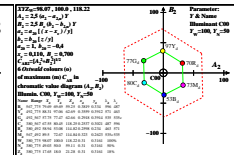

see similar files: http://farbe.li.tu-berlin.de/BER4/BER4L1.TXT /PS
 technical information: http://farbe.li.tu-berlin.de or http://color.li.tu-berlin.de

TUB registration: 20220301-BER4/BER4L0N1.TXT /PS
 application for evaluation and measurement of display or print output
 TUB material code=matda