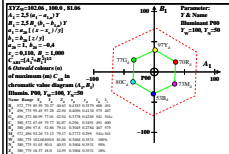

see similar files: http://farbe.li.tu-berlin.de/BER4/BER4L1.TXT /PS
 technical information: http://farbe.li.tu-berlin.de or http://color.li.tu-berlin.de

TUB registration: 20220301-BER4/BER4L0N1.TXT /PS
 application for evaluation and measurement of display or print output
 TUB material code=matda