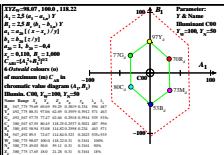

see similar files: http://farbe.li.tu-berlin.de/BER4/BER4L1.TXT /PS
 technical information: http://farbe.li.tu-berlin.de or http://color.li.tu-berlin.de

TUB registration: 20220301-BER4/BER4L0N1.TXT /PS
 application for evaluation and measurement of display or print output
 TUB material code=matda