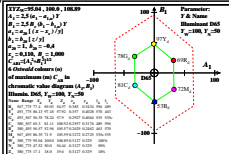

see similar files: http://farbe.li.tu-berlin.de/BER4/BER4L1.TXT /PS
 technical information: http://farbe.li.tu-berlin.de or http://color.li.tu-berlin.de

TUB registration: 20220301-BER4/BER4L0N1.TXT /PS
 application for evaluation and measurement of display or print output
 TUB material code=matda