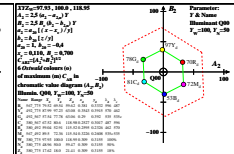

see similar files: http://farbe.li.tu-berlin.de/BER4/BER4L1.TXT /PS
 technical information: http://farbe.li.tu-berlin.de or http://color.li.tu-berlin.de

TUB registration: 20220301-BER4/BER4L0N1.TXT /PS
 application for evaluation and measurement of display or print output
 TUB material code=matda