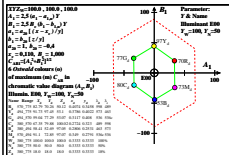

see similar files: http://farbe.li.tu-berlin.de/BER4/BER4L1.TXT /PS
 technical information: http://farbe.li.tu-berlin.de or http://color.li.tu-berlin.de

TUB registration: 20220301-BER4/BER4L0N1.TXT /PS
 application for evaluation and measurement of display or print output
 TUB material code=matda