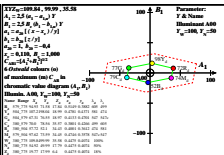

see similar files: http://farbe.li.tu-berlin.de/BER4/BER4L1.TXT /PS
 technical information: http://farbe.li.tu-berlin.de or http://color.li.tu-berlin.de

TUB registration: 20220301-BER4/BER4L0N1.TXT /PS
 application for evaluation and measurement of display or print output
 TUB material code=matda