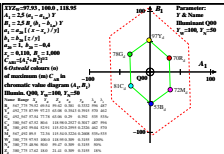

see similar files: http://farbe.li.tu-berlin.de/BER4/BER4L1.TXT /PS
 technical information: http://farbe.li.tu-berlin.de or http://color.li.tu-berlin.de

TUB registration: 20220301-BER4/BER4L0N1.TXT /PS
 application for evaluation and measurement of display or print output
 TUB material code=matda