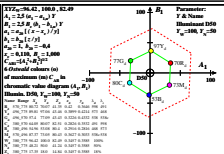

see similar files: http://farbe.li.tu-berlin.de/BER4/BER4L1.TXT /PS
 technical information: http://farbe.li.tu-berlin.de or http://color.li.tu-berlin.de

TUB registration: 20220301-BER4/BER4L0N1.TXT /PS
 application for evaluation and measurement of display or print output
 TUB material code=matda