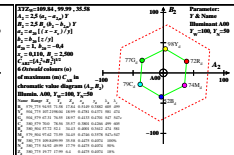

see similar files: http://farbe.li.tu-berlin.de/BER4/BER4L1.TXT /PS
 technical information: http://farbe.li.tu-berlin.de or http://color.li.tu-berlin.de

TUB registration: 20220301-BER4/BER4L0N1.TXT /PS
 application for evaluation and measurement of display or print output
 TUB material code=matda