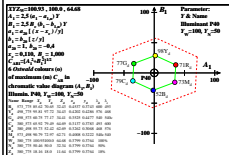

see similar files: http://farbe.li.tu-berlin.de/BER4/BER4L1.TXT /PS
 technical information: http://farbe.li.tu-berlin.de or http://color.li.tu-berlin.de

TUB registration: 20220301-BER4/BER4L0N1.TXT /PS
 application for evaluation and measurement of display or print output
 TUB material code=matda