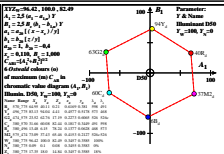

see similar files: http://farbe.li.tu-berlin.de/BER3/BER3L0N1.TXT /PS
 technical information: http://farbe.li.tu-berlin.de or http://color.li.tu-berlin.de

TUB registration: 20220301-BER3/BER3L0N1.TXT /PS
 application for evaluation and measurement of display or print output
 TUB material code=matda