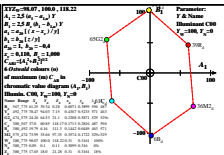

see similar files: http://farbe.li.tu-berlin.de/BER3/BER3L0N1.TXT /PS
 technical information: http://farbe.li.tu-berlin.de or http://color.li.tu-berlin.de

TUB registration: 20220301-BER3/BER3L0N1.TXT /PS
 application for evaluation and measurement of display or print output
 TUB material code=matda