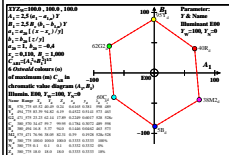

see similar files: http://farbe.li.tu-berlin.de/BER3/BER3L0N1.TXT /PS
 technical information: http://farbe.li.tu-berlin.de or http://color.li.tu-berlin.de

TUB registration: 20220301-BER3/BER3L0N1.TXT /PS
 application for evaluation and measurement of display or print output
 TUB material code=matda