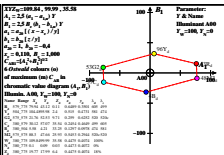

see similar files: http://farbe.li.tu-berlin.de/BER3/BER3L0N1.TXT /PS
 technical information: http://farbe.li.tu-berlin.de or http://color.li.tu-berlin.de

TUB registration: 20220301-BER3/BER3L0N1.TXT /PS
 application for evaluation and measurement of display or print output
 TUB material code=matda