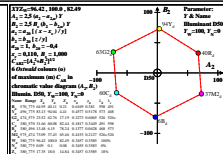

see similar files: http://farbe.li.tu-berlin.de/BER3/BER3L0N1.TXT /PS
 technical information: http://farbe.li.tu-berlin.de or http://color.li.tu-berlin.de

TUB registration: 20220301-BER3/BER3L0N1.TXT /PS
 application for evaluation and measurement of display or print output
 TUB material code=matda