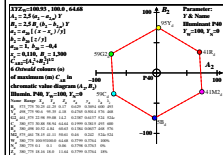

see similar files: http://farbe.li.tu-berlin.de/BER3/BER3L0N1.TXT /PS
 technical information: http://farbe.li.tu-berlin.de or http://color.li.tu-berlin.de

TUB registration: 20220301-BER3/BER3L0N1.TXT /PS
 application for evaluation and measurement of display or print output
 TUB material code=matda