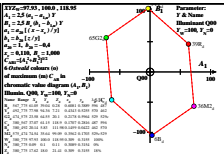

see similar files: http://farbe.li.tu-berlin.de/BER3/BER3L0N1.TXT /PS
 technical information: http://farbe.li.tu-berlin.de or http://color.li.tu-berlin.de

TUB registration: 20220301-BER3/BER3L0N1.TXT /PS
 application for evaluation and measurement of display or print output
 TUB material code=matda