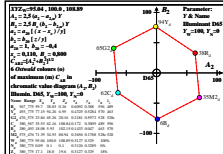

see similar files: http://farbe.li.tu-berlin.de/BER3/BER3L0N1.TXT /PS
 technical information: http://farbe.li.tu-berlin.de or http://color.li.tu-berlin.de

TUB registration: 20220301-BER3/BER3L0N1.TXT /PS
 application for evaluation and measurement of display or print output
 TUB material code=matda