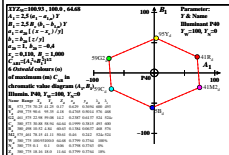

see similar files: http://farbe.li.tu-berlin.de/BER3/BER3L0N1.TXT /PS
 technical information: http://farbe.li.tu-berlin.de or http://color.li.tu-berlin.de

TUB registration: 20220301-BER3/BER3L0N1.TXT /PS
 application for evaluation and measurement of display or print output
 TUB material code=matda