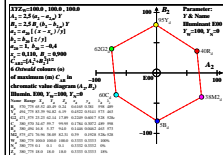

see similar files: http://farbe.li.tu-berlin.de/BER3/BER3L0N1.TXT /PS
 technical information: http://farbe.li.tu-berlin.de or http://color.li.tu-berlin.de

TUB registration: 20220301-BER3/BER3L0N1.TXT /PS
 application for evaluation and measurement of display or print output
 TUB material code=matda