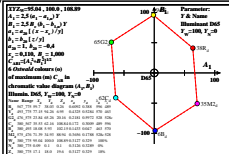

see similar files: http://farbe.li.tu-berlin.de/BER3/BER3L0N1.TXT /PS
 technical information: http://farbe.li.tu-berlin.de or http://color.li.tu-berlin.de

TUB registration: 20220301-BER3/BER3L0N1.TXT /PS
 application for evaluation and measurement of display or print output
 TUB material code=matda