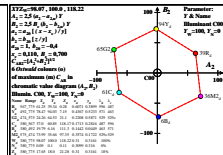

see similar files: http://farbe.li.tu-berlin.de/BER3/BER3L0N1.TXT /PS
 technical information: http://farbe.li.tu-berlin.de or http://color.li.tu-berlin.de

TUB registration: 20220301-BER3/BER3L0N1.TXT /PS
 application for evaluation and measurement of display or print output
 TUB material code=matda