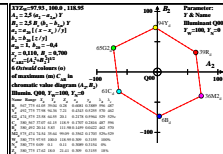

see similar files: http://farbe.li.tu-berlin.de/BER3/BER3L0N1.TXT /PS
 technical information: http://farbe.li.tu-berlin.de or http://color.li.tu-berlin.de

TUB registration: 20220301-BER3/BER3L0N1.TXT /PS
 application for evaluation and measurement of display or print output
 TUB material code=matda