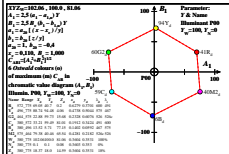

see similar files: http://farbe.li.tu-berlin.de/BER3/BER3L0N1.TXT /PS
 technical information: http://farbe.li.tu-berlin.de or http://color.li.tu-berlin.de

TUB registration: 20220301-BER3/BER3L0N1.TXT /PS
 application for evaluation and measurement of display or print output
 TUB material code=matda