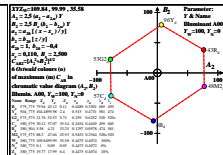

see similar files: http://farbe.li.tu-berlin.de/BER3/BER3L0N1.TXT /PS
 technical information: http://farbe.li.tu-berlin.de or http://color.li.tu-berlin.de

TUB registration: 20220301-BER3/BER3L0N1.TXT /PS
 application for evaluation and measurement of display or print output
 TUB material code=matda