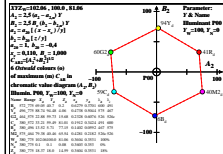

see similar files: http://farbe.li.tu-berlin.de/BER3/BER3L0N1.TXT /PS
 technical information: http://farbe.li.tu-berlin.de or http://color.li.tu-berlin.de

TUB registration: 20220301-BER3/BER3L0N1.TXT /PS
 application for evaluation and measurement of display or print output
 TUB material code=matda