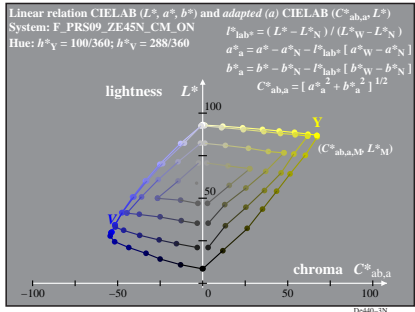

See for similar files: <http://www.ps.bam.de/De44/>;  
 Technical information: <http://www.ps.bam.de/Version 2.1, io-1.1>

BAM registration: 20071001-De44/L44E00N1.PS /TXT  
 application for measurement of printer or monitor systems