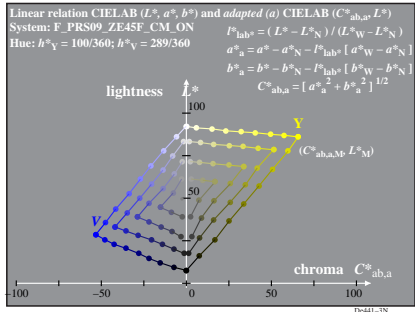

See for similar files: <http://www.ps.bam.de/De44/>;  
 Technical information: <http://www.ps.bam.de/Version 2.1, io-1.1>

BAM registration: 20071001-De44/L44E00N1.PS /TXT  
 application for measurement of printer or monitor systems