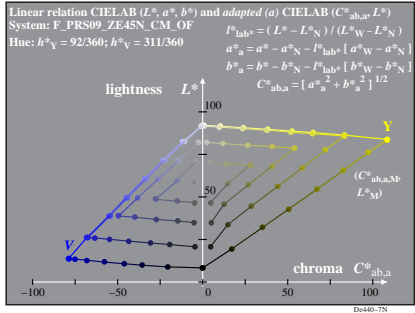

See for similar files: <http://www.ps.bam.de/De44/>;  
 Technical information: <http://www.ps.bam.de/Version 2.1, io-1.1>

BAM registration: 20071001-De44/L44E00N1.PS /TXT  
 application for measurement of printer or monitor systems