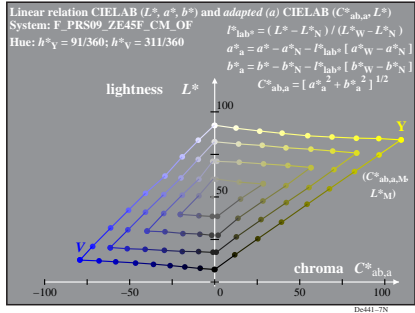

See for similar files: <http://www.ps.bam.de/De44/>;  
 Technical information: <http://www.ps.bam.de/Version 2.1, io-1.1>

BAM registration: 20071001-De44/L44E00N1.PS /TXT  
 application for measurement of printer or monitor systems