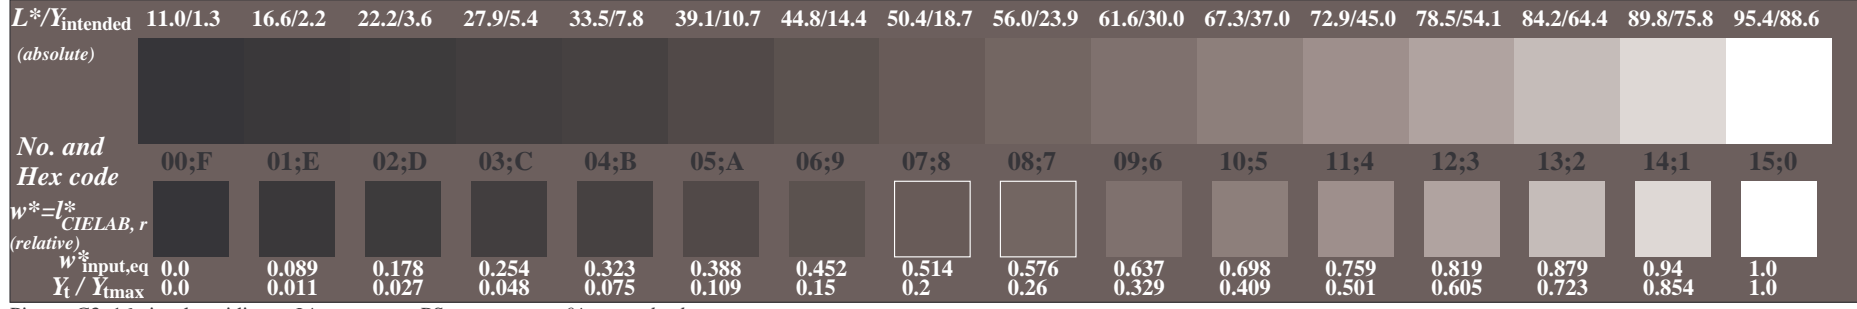

See for similar files: <http://www.ps.bam.de/CE66/>  
 Technical information: <http://www.ps.bam.de/9241>

Version 2.0, io=2.2, CIELAB, 0.5 exp

Picture C3: 16 visual equidistant  $L^*$ -grey steps; PS operator: *nmn0\* setcmykcolor*

Picture C3: 16 visual equidistant  $L^*$ -grey steps; PS operator: *nmn0\* setcmykcolor*

Picture C3: 16 visual equidistant  $L^*$ -grey steps; PS operator: *nmn0\* setcmykcolor*

Picture C3: 16 visual equidistant  $L^*$ -grey steps; PS operator: *nmn0\* setcmykcolor*