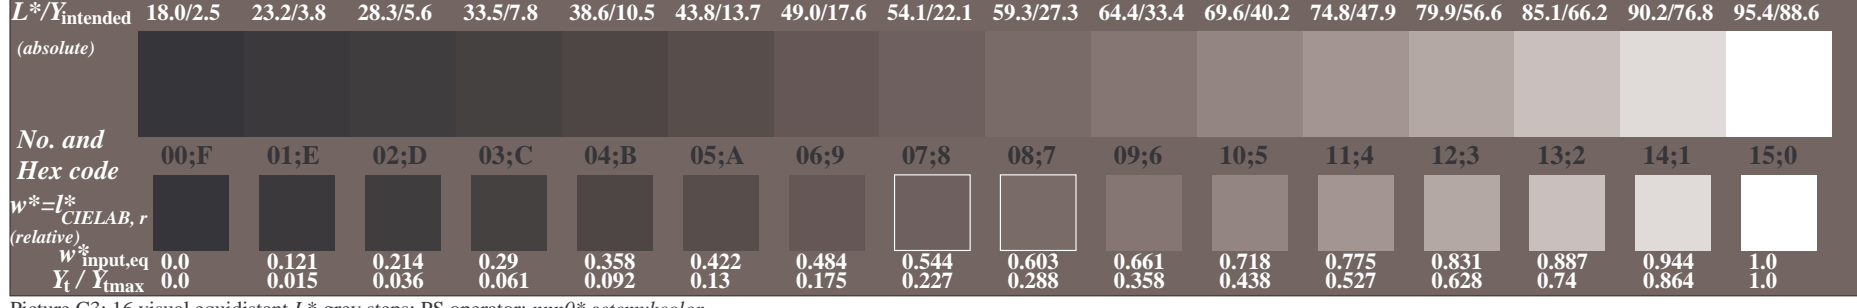

See for similar files: <http://www.ps.bam.de/CE66/>  
 Technical information: <http://www.ps.bam.de/9241>

Version 2.0, io=2.2, CIELAB, 0.5 exp

Picture C3: 16 visual equidistant  $L^*$ -grey steps; PS operator: *nmn0\* setcmykcolor*

Picture C3: 16 visual equidistant  $L^*$ -grey steps; PS operator: *nmn0\* setcmykcolor*

Picture C3: 16 visual equidistant  $L^*$ -grey steps; PS operator: *nmn0\* setcmykcolor*

Picture C3: 16 visual equidistant  $L^*$ -grey steps; PS operator: *nmn0\* setcmykcolor*