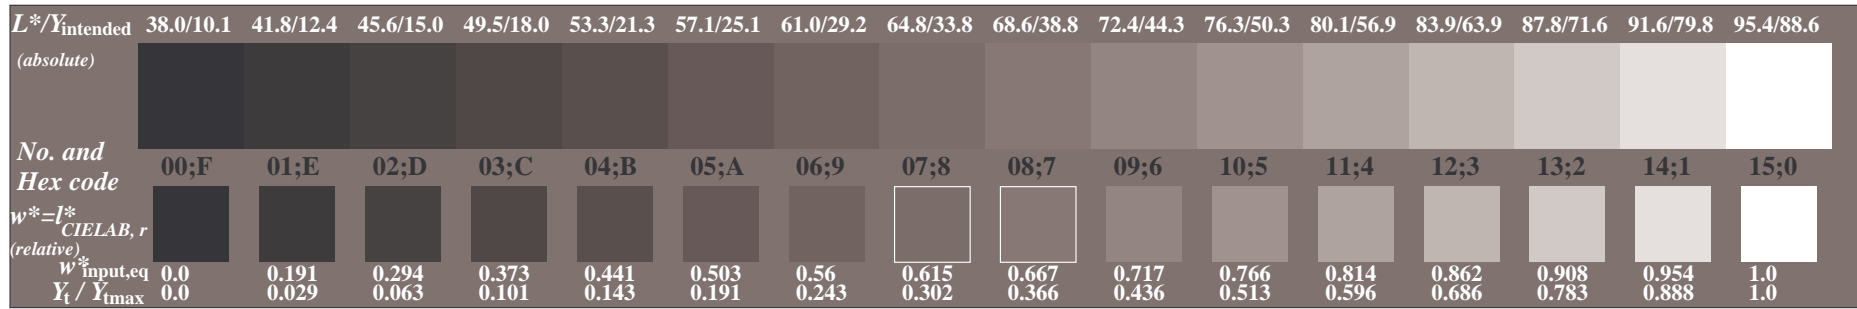

Yw:Yn = 88.6 : 10.1