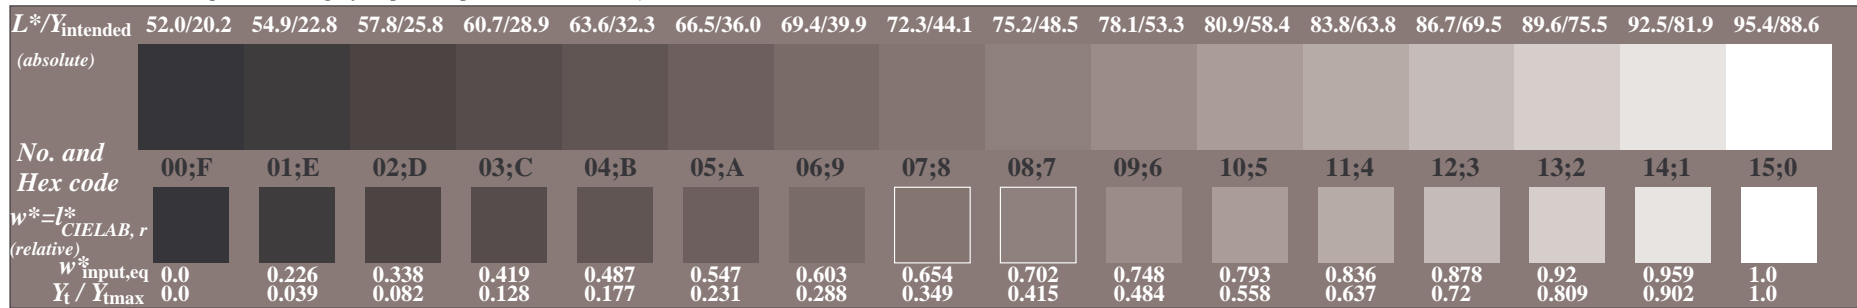

Yw:Yn = 88.6 : 20.2