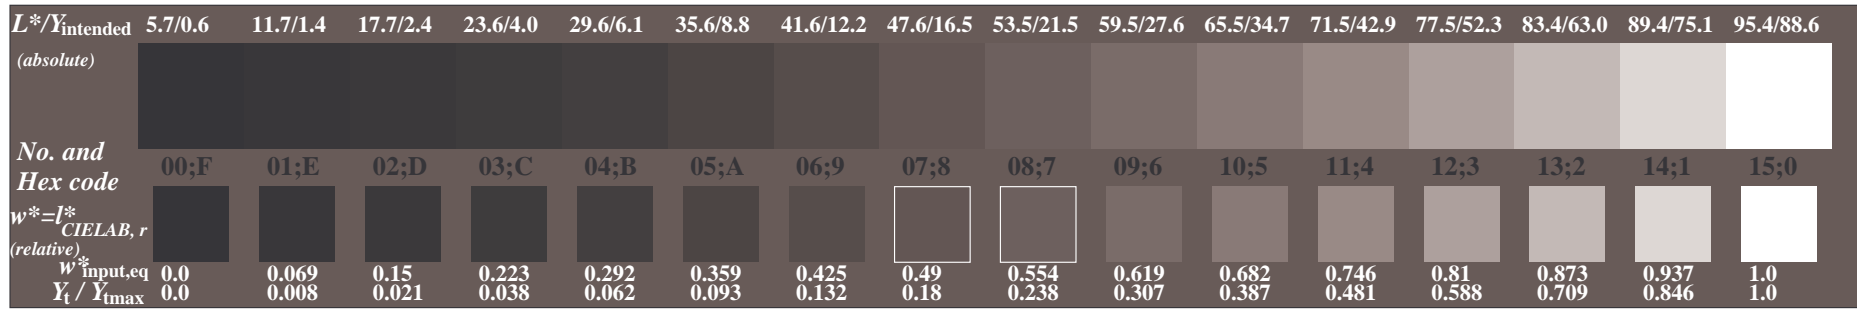

See for similar files: <http://www.ps.bam.de/CE66/>  
 Technical information: <http://www.ps.bam.de/9241>

Version 2.0, io=2.2, CIELAB, 0.5 exp

Picture C3: 16 visual equidistant  $L^*$ -grey steps; PS operator: *nmn0\* setcmykcolor*

Picture C3: 16 visual equidistant  $L^*$ -grey steps; PS operator: *nmn0\* setcmykcolor*

Picture C3: 16 visual equidistant  $L^*$ -grey steps; PS operator: *nmn0\* setcmykcolor*

Picture C3: 16 visual equidistant  $L^*$ -grey steps; PS operator: *nmn0\* setcmykcolor*