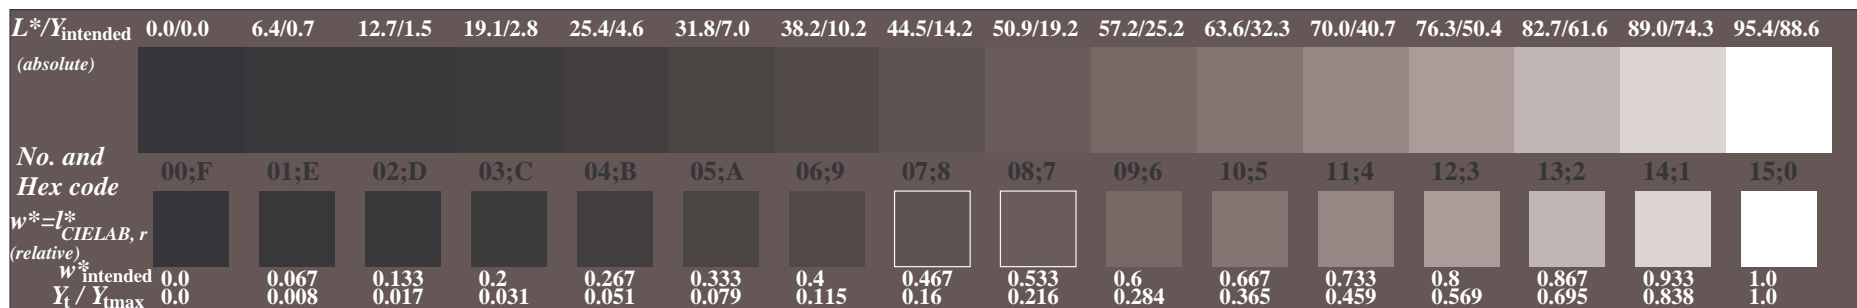

See for similar files: <http://www.ps.bam.de/CE66/>  
 Technical information: <http://www.ps.bam.de/9241>

Version 2.0, io=2.2, CIELAB, 0.5 exp

Picture C3: 16 visual equidistant  $L^*$ -grey steps; PS operator: *nmn0\* setcmykcolor*

Picture C3: 16 visual equidistant  $L^*$ -grey steps; PS operator: *nmn0\* setcmykcolor*

Picture C3: 16 visual equidistant  $L^*$ -grey steps; PS operator: *nmn0\* setcmykcolor*

Picture C3: 16 visual equidistant  $L^*$ -grey steps; PS operator: *nmn0\* setcmykcolor*