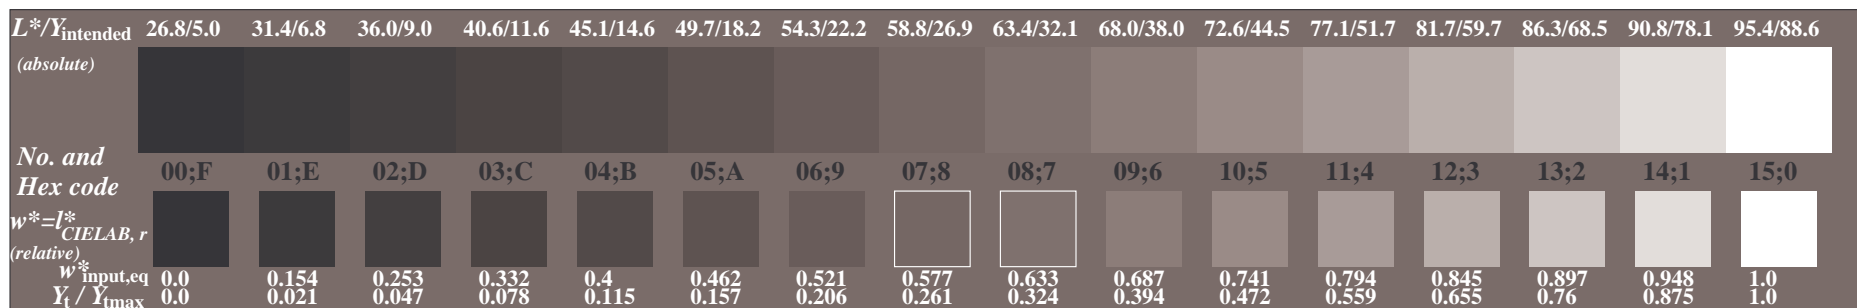

See for similar files: <http://www.ps.bam.de/CE66/>  
 Technical information: <http://www.ps.bam.de/9241>

Version 2.0, io=2.2, CIELAB, 0.5 exp

Picture C3: 16 visual equidistant  $L^*$ -grey steps; PS operator: *nmn0\* setcmykcolor*

Picture C3: 16 visual equidistant  $L^*$ -grey steps; PS operator: *nmn0\* setcmykcolor*

Picture C3: 16 visual equidistant  $L^*$ -grey steps; PS operator: *nmn0\* setcmykcolor*

Picture C3: 16 visual equidistant  $L^*$ -grey steps; PS operator: *nmn0\* setcmykcolor*