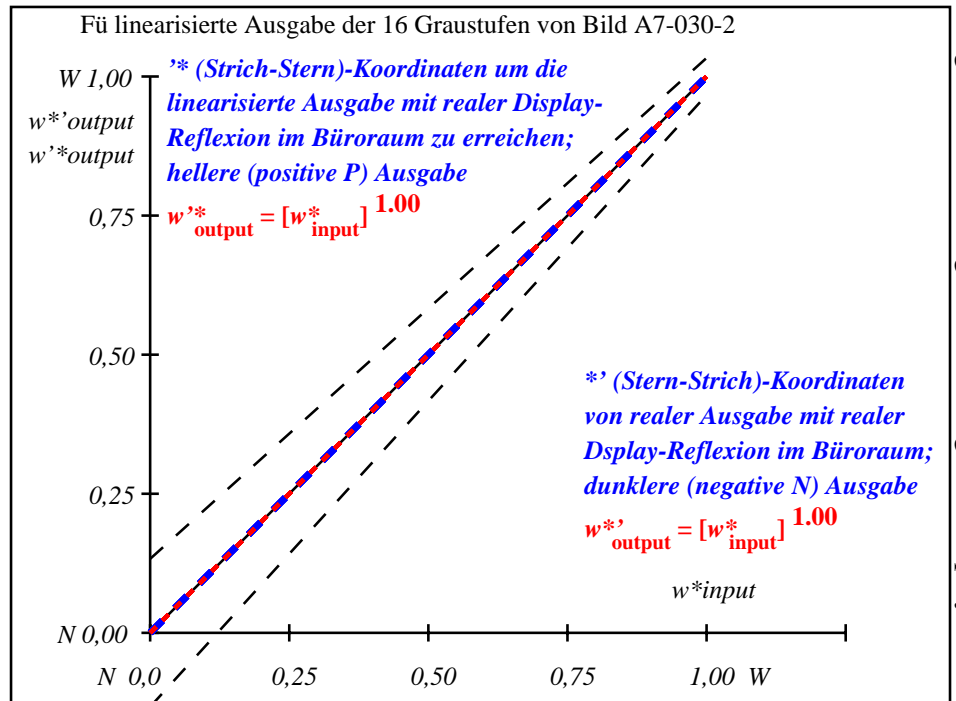

Mittlerer Helligkeitsabstand (16 Stufen)
 $\Delta E^*_{CIELAB} = 0.0$

Mittlerer Helligkeitsabstand (5 Stufen)
 $\Delta L^*_{CIELAB} = 0.0$

Mittlerer Farbwiedergabe-Index: $R^*_{ab,m} = 100$

fgi50-3n-030-2: File: Measure unknown; Device: Device unknown; Date: Date unknown