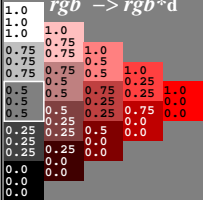

Colorimetric transformation $i = 7$

$$c_i^* = c_7^* = a c^{*b} \text{ with } a = 0,00; b = 1,00$$

rgb \rightarrow *rgb*d*

*rgb*d* \rightarrow *rgb*d7*

r00yd

Colorimetric transformation $i = 7$

$$c_i^* = c_7^* = a c^{*b} \text{ with } a = 0,00; b = 1,00$$

rgb \rightarrow *rgb*d*

1.0					
1.0					
1.0	1.0				
0.75	1.0	1.0			
0.75	0.75	1.0			
0.75	0.75	0.5	1.0		
0.5	0.75	0.75	1.0	1.0	
0.5	0.5	0.75	0.25	1.0	
0.5	0.5	0.25	0.75	0.0	
0.25	0.5	0.5	0.75		
0.25	0.25	0.5	0.0		
0.25	0.25	0.0			
0.0	0.25				
0.0	0.0				
0.0	0.0				

*rgb*d* \rightarrow *rgb*d7*

1.0					
1.0					
1.0	0.875				
0.75	0.875	0.75			
0.75	0.875	0.75			
0.75	0.625	0.75	0.625		
0.5	0.625	0.5	0.625	0.5	
0.5	0.625	0.5	0.625	0.5	
0.5	0.375	0.5	0.375	0.5	
0.25	0.375	0.25	0.375		
0.25	0.375	0.25	0.375		
0.25	0.125	0.25	0.375		
0.0	0.125				
0.0					
0.0					
0.0					