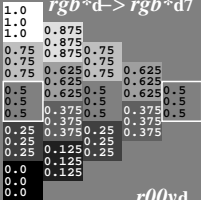

Colorimetric transformation $i = 7$

$$c_i^* = c_7^* = a c^{*b} \text{ with } a = 0,00; b = 1,00$$

rgb \rightarrow *rgb*d*

*rgb*d* \rightarrow *rgb*d7*

r00yd

Colorimetric transformation $i = 7$

$$c_i^* = c_7^* = a c^{*b} \text{ with } a = 0,00; b = 1,00$$

rgb \rightarrow *rgb*d*

1.0					
1.0					
1.0	1.0				
0.75	1.0	1.0			
0.75	0.75	1.0			
0.75	0.75	0.5	1.0		
0.5	0.75	0.75	1.0	1.0	
0.5	0.5	0.75	0.25	1.0	
0.5	0.5	0.25	0.75	0.0	
0.25	0.5	0.5	0.75		
0.25	0.25	0.5	0.0		
0.25	0.25	0.0			
0.0	0.25				
0.0	0.0				
0.0	0.0				

*rgb*d* \rightarrow *rgb*d7*

1.0					
1.0					
1.0	0.875				
0.75	0.875	0.75			
0.75	0.875	0.75			
0.75	0.625	0.75	0.625		
0.5	0.625	0.5	0.625	0.5	
0.5	0.625	0.5	0.625	0.5	
0.5	0.375	0.5	0.375	0.5	
0.25	0.375	0.25	0.375		
0.25	0.375	0.25	0.375		
0.25	0.125	0.25	0.375		
0.0	0.125				
0.0					
0.0					
0.0					