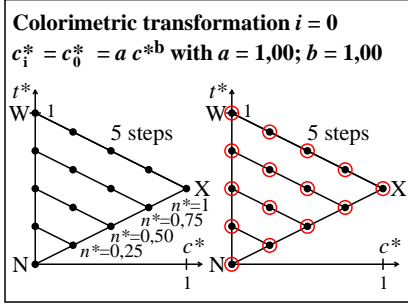

see similar files of the whole serie: <http://farbe.li.tu-berlin.de/feu1/feu111na.txt> or <http://color.li.tu-berlin.de>

TUB registration: 20240201-feu1/feu110na.txt /ps application for evaluation and measurement of display or print output

TUB material: code=rh4ta