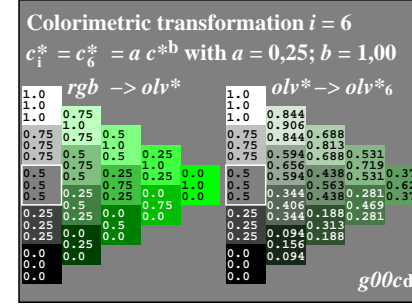

see similar files of the whole serie: <http://farbe.li.tu-berlin.de/feus.htm>
technical information: <http://farbe.li.tu-berlin.de> or <http://color.li.tu-berlin.de>

TUB registration: 20240201-feu1/feu110na.txt /ps
application for evaluation and measurement of display or print output

TUB material: code=rh4ta