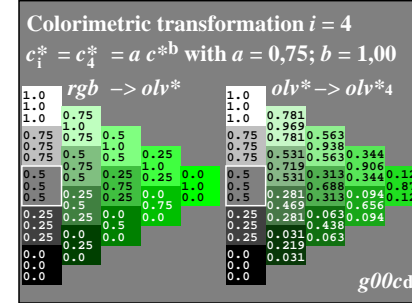

see similar files of the whole serie: <http://farbe.li.tu-berlin.de/feus.htm>
technical information: <http://farbe.li.tu-berlin.de> or <http://color.li.tu-berlin.de>

TUB registration: 20240201-feu1/feu110na.txt /ps
application for evaluation and measurement of display or print output

TUB material: code=rh4ta