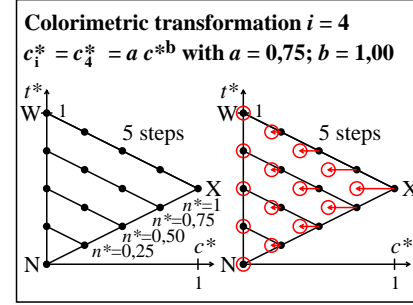

see similar files of the whole serie: <http://farbe.li.tu-berlin.de/feu1/feu111na.txt> or <http://color.li.tu-berlin.de>

TUB registration: 20240201-feu1/feu110na.txt /ps application for evaluation and measurement of display or print output

TUB material: code=rh4ta