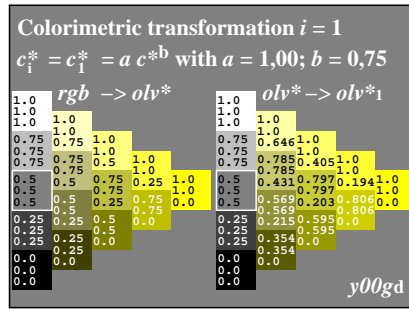

see similar files of the whole serie: <http://farbe.li.tu-berlin.de/feu1/feu111na.txt> or <http://color.li.tu-berlin.de>

TUB registration: 20240201-feu1/feu110na.txt /ps application for evaluation and measurement of display or print output

TUB material: code=rh4ta