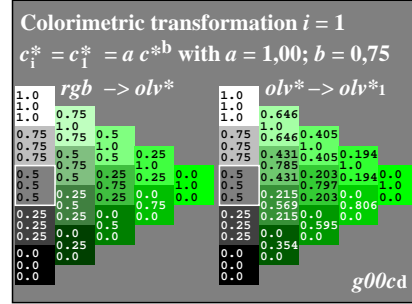

see similar files of the whole serie: <http://farbe.li.tu-berlin.de/feus.htm>
technical information: <http://farbe.li.tu-berlin.de> or <http://color.li.tu-berlin.de>

TUB registration: 20240201-feu1/feu110na.txt /ps
application for evaluation and measurement of display or print output

TUB material: code=rh4ta