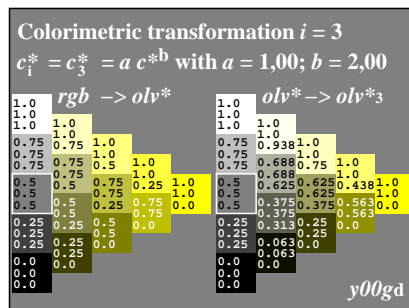

see similar files of the whole serie: <http://farbe.li.tu-berlin.de/feu1/feu111na.txt> or <http://color.li.tu-berlin.de>

TUB registration: 20240201-feu1/feu110na.txt /ps application for evaluation and measurement of display or print output

TUB material: code=rh4ta