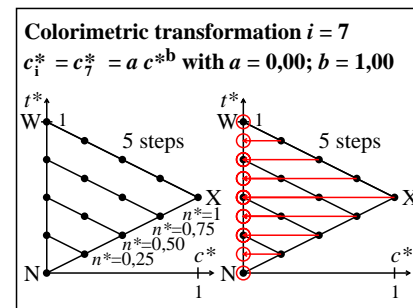

see similar files of the whole serie: <http://farbe.li.tu-berlin.de/feu1/feu111na.txt> or <http://color.li.tu-berlin.de>

TUB registration: 20240201-feu1/feu110na.txt /ps application for evaluation and measurement of display or print output

TUB material: code=rh4ta