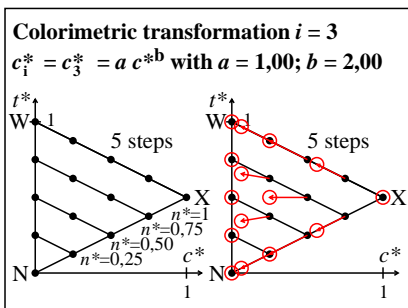

see similar files of the whole serie: <http://farbe.li.tu-berlin.de/feu1/feu111na.txt> or <http://color.li.tu-berlin.de>

TUB registration: 20240201-feu1/feu110na.txt /ps application for evaluation and measurement of display or print output

TUB material: code=rh4ta