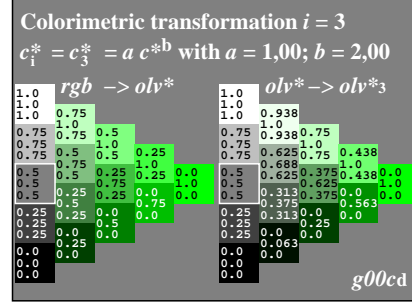

see similar files of the whole serie: <http://farbe.li.tu-berlin.de/feus.htm>
technical information: <http://farbe.li.tu-berlin.de> or <http://color.li.tu-berlin.de>

TUB registration: 20240201-feu1/feu110na.txt /ps
application for evaluation and measurement of display or print output

TUB material: code=rh4ta