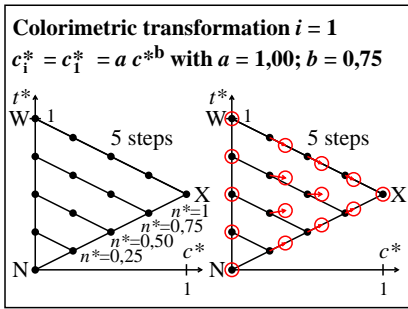

see similar files of the whole serie: <http://farbe.li.tu-berlin.de/feu1/feu111na.txt> or <http://color.li.tu-berlin.de>

TUB registration: 20240201-feu1/feu110na.txt /ps application for evaluation and measurement of display or print output

TUB material: code=rh4ta