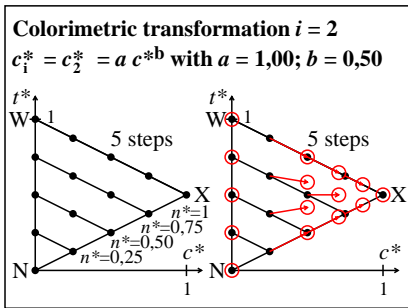

see similar files of the whole serie: <http://farbe.li.tu-berlin.de/feu1/feu111na.txt> or <http://color.li.tu-berlin.de>

TUB registration: 20240201-feu1/feu110na.txt /ps application for evaluation and measurement of display or print output

TUB material: code=rh4ta