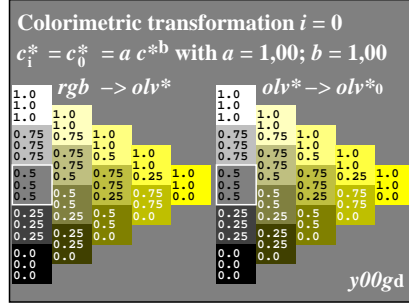

see similar files of the whole serie: <http://farbe.li.tu-berlin.de/feu1/feu111na.txt> or <http://color.li.tu-berlin.de>

TUB registration: 20240201-feu1/feu110na.txt /ps application for evaluation and measurement of display or print output

TUB material: code=rh4ta