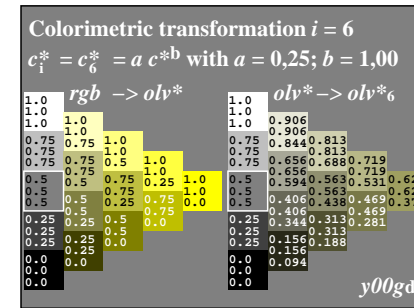

see similar files of the whole serie: <http://farbe.li.tu-berlin.de/feu1/feu111na.txt> or <http://color.li.tu-berlin.de>

TUB registration: 20240201-feu1/feu110na.txt /ps application for evaluation and measurement of display or print output

TUB material: code=rh4ta