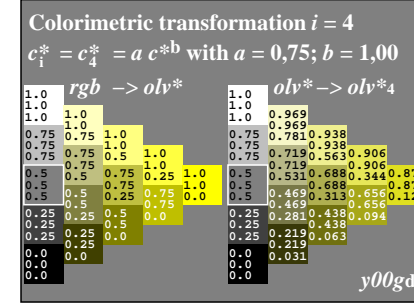

see similar files of the whole serie: <http://farbe.li.tu-berlin.de/feu1/feu111na.txt> or <http://color.li.tu-berlin.de>

TUB registration: 20240201-feu1/feu110na.txt /ps application for evaluation and measurement of display or print output

TUB material: code=rh4ta