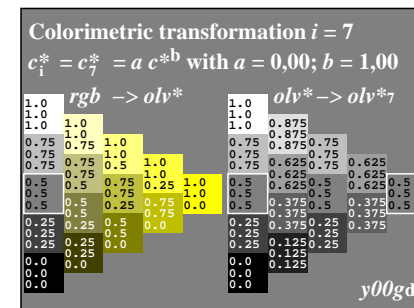

see similar files of the whole serie: <http://farbe.li.tu-berlin.de/feu1/feu111na.txt> or <http://color.li.tu-berlin.de>

TUB registration: 20240201-feu1/feu110na.txt /ps application for evaluation and measurement of display or print output

TUB material: code=rh4ta