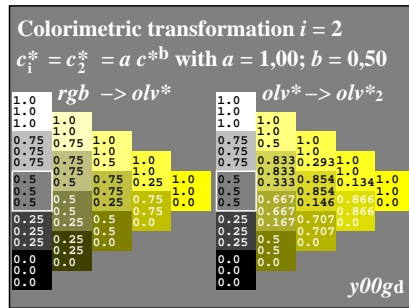

see similar files of the whole serie: <http://farbe.li.tu-berlin.de/feu1/feu111na.txt> or <http://color.li.tu-berlin.de>

TUB registration: 20240201-feu1/feu110na.txt /ps application for evaluation and measurement of display or print output

TUB material: code=rh4ta