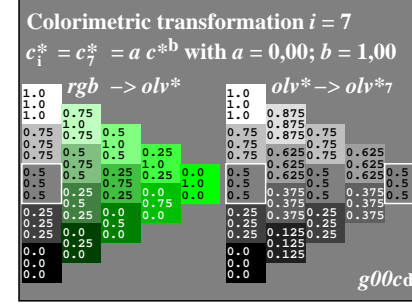

see similar files of the whole serie: <http://farbe.li.tu-berlin.de/feus.htm>
technical information: <http://farbe.li.tu-berlin.de> or <http://color.li.tu-berlin.de>

TUB registration: 20240201-feu1/feu110na.txt /ps
application for evaluation and measurement of display or print output

TUB material: code=rh4ta