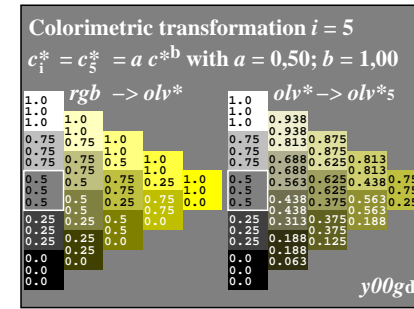

see similar files of the whole serie: <http://farbe.li.tu-berlin.de/feu1/feu111na.txt> or <http://color.li.tu-berlin.de>

TUB registration: 20240201-feu1/feu110na.txt /ps application for evaluation and measurement of display or print output

TUB material: code=rh4ta