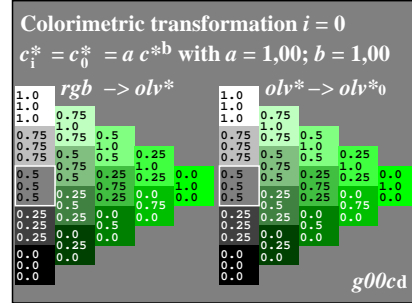

see similar files of the whole serie: <http://farbe.li.tu-berlin.de/feus.htm>
technical information: <http://farbe.li.tu-berlin.de> or <http://color.li.tu-berlin.de>

TUB registration: 20240201-feu1/feu110na.txt /ps
application for evaluation and measurement of display or print output

TUB material: code=rh4ta