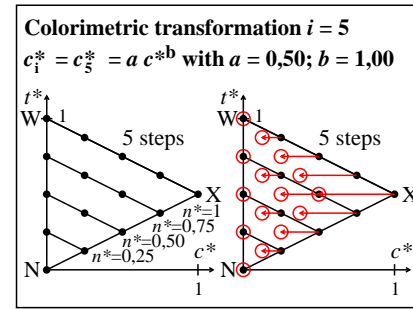

see similar files of the whole serie: <http://farbe.li.tu-berlin.de/feu1/feu111na.txt> or <http://color.li.tu-berlin.de>

TUB registration: 20240201-feu1/feu110na.txt /ps application for evaluation and measurement of display or print output

TUB material: code=rh4ta