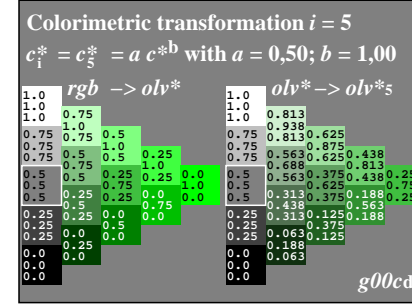

see similar files of the whole serie: <http://farbe.li.tu-berlin.de/feus.htm>
technical information: <http://farbe.li.tu-berlin.de> or <http://color.li.tu-berlin.de>

TUB registration: 20240201-feu1/feu110na.txt /ps
application for evaluation and measurement of display or print output

TUB material: code=rh4ta