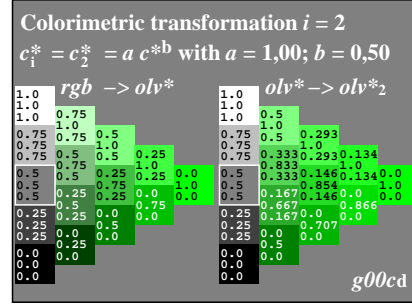

see similar files of the whole serie: <http://farbe.li.tu-berlin.de/feus.htm>
technical information: <http://farbe.li.tu-berlin.de> or <http://color.li.tu-berlin.de>

TUB registration: 20240201-feu1/feu110na.txt /ps
application for evaluation and measurement of display or print output

TUB material: code=rh4ta