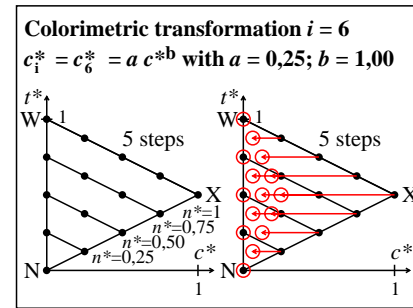

see similar files of the whole serie: <http://farbe.li.tu-berlin.de/feu1/feu111na.txt> or <http://color.li.tu-berlin.de>

TUB registration: 20240201-feu1/feu110na.txt /ps application for evaluation and measurement of display or print output

TUB material: code=rh4ta