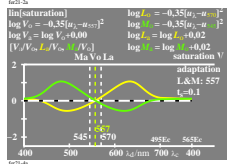

see similar files of the whole series: <http://farbe.li.tu-berlin.de/fer.htm>
technical information: <http://farbe.li.tu-berlin.de> or <http://color.li.tu-berlin.de>

TUB registration: 20231201-fer2/fer210n1.txt /ps
application for evaluation and measurement of display or print output

TUB material: code=th4ta