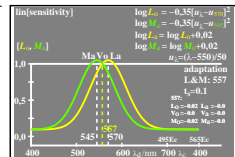

see similar files of the whole series: <http://farbe.li.tu-berlin.de/fer.htm>
technical information: <http://farbe.li.tu-berlin.de> or <http://color.li.tu-berlin.de>

TUB registration: 20231201-fer2/fer210n1.txt /ps
application for evaluation and measurement of display or print output

TUB material: code=th4ta