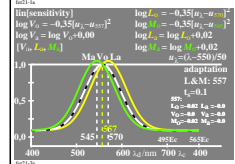

see similar files of the whole series: <http://farbe.li.tu-berlin.de/fer.htm>
technical information: <http://farbe.li.tu-berlin.de> or <http://color.li.tu-berlin.de>

TUB registration: 20231201-fer2/fer210n1.txt /ps
application for evaluation and measurement of display or print output

TUB material: code=th4ta