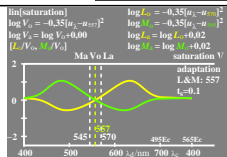

see similar files of the whole series: <http://farbe.li.tu-berlin.de/fer.htm>
technical information: <http://farbe.li.tu-berlin.de> or <http://color.li.tu-berlin.de>

TUB registration: 20231201-fer2/fer210n1.txt /ps
application for evaluation and measurement of display or print output

TUB material: code=th4ta