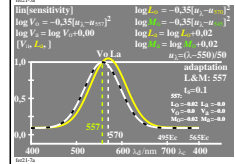

see similar files of the whole series: <http://farbe.li.tu-berlin.de/fer.htm>
 technical information: <http://farbe.li.tu-berlin.de> or <http://color.li.tu-berlin.de>

TUB registration: 20231201-fer2/fer210n1.txt /ps
 application for evaluation and measurement of display or print output