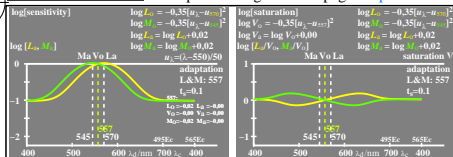

see similar files of the whole series: <http://farbe.li.tu-berlin.de/fer.htm>
technical information: <http://farbe.li.tu-berlin.de> or <http://color.li.tu-berlin.de>

TUB registration: 20231201-fer2/fer210n1.txt /ps
application for evaluation and measurement of display or print output

TUB material: code=th4ta