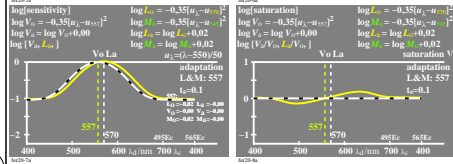

see similar files of the whole series: <http://farbe.li.tu-berlin.de/fer.htm>
technical information: <http://farbe.li.tu-berlin.de> or <http://color.li.tu-berlin.de>

TUB registration: 20231201-fer2/fer210n1.txt /ps
application for evaluation and measurement of display or print output

TUB material: code=th4ta