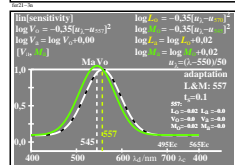

see similar files of the whole series: <http://farbe.li.tu-berlin.de/fer.htm>
technical information: <http://farbe.li.tu-berlin.de> or <http://color.li.tu-berlin.de>

TUB registration: 20231201-fer2/fer210n1.txt /ps
application for evaluation and measurement of display or print output

TUB material: code=th4ta