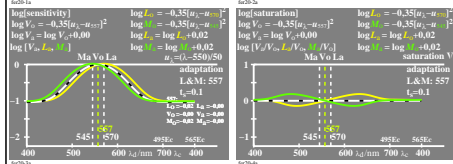

see similar files of the whole series: <http://farbe.li.tu-berlin.de/fer.htm>
technical information: <http://farbe.li.tu-berlin.de> or <http://color.li.tu-berlin.de>

TUB registration: 20231201-fer2/fer210n1.txt /ps
application for evaluation and measurement of display or print output

TUB material: code=th4ta