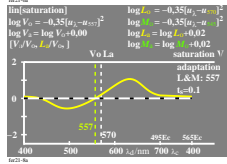

see similar files of the whole series: <http://farbe.li.tu-berlin.de/fer.htm>
technical information: <http://farbe.li.tu-berlin.de> or <http://color.li.tu-berlin.de>

TUB registration: 20231201-fer2/fer210n1.txt /ps
application for evaluation and measurement of display or print output

TUB material: code=th4ta