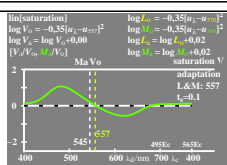

see similar files of the whole series: <http://farbe.li.tu-berlin.de/fer.htm>
technical information: <http://farbe.li.tu-berlin.de> or <http://color.li.tu-berlin.de>

TUB registration: 20231201-fer2/fer210n1.txt /ps
application for evaluation and measurement of display or print output

TUB material: code=th4ta