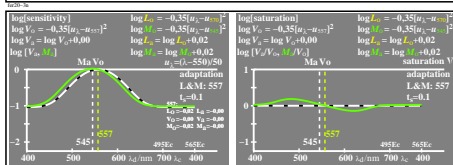

see similar files of the whole series: <http://farbe.li.tu-berlin.de/fer.htm>
technical information: <http://farbe.li.tu-berlin.de> or <http://color.li.tu-berlin.de>

TUB registration: 20231201-fer2/fer210n1.txt /ps
application for evaluation and measurement of display or print output

TUB material: code=th4ta