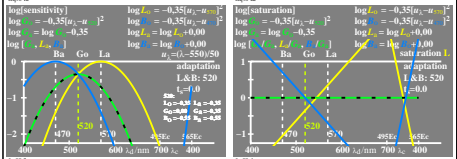

see similar files of the whole series: <http://farbe.li.tu-berlin.de/feqs.htm>
 technical information: <http://farbe.li.tu-berlin.de/> or <http://color.li.tu-berlin.de>

TUB registration: 20231201-feq9/feq910n1.txt /:ps
 application for evaluation and measurement of display or print output
 TUB material: code=th4ta