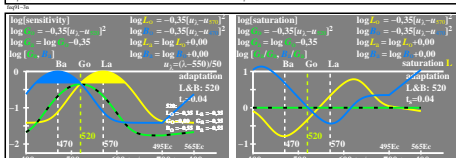

see similar files of the whole series: <http://farbe.li.tu-berlin.de/feqs.htm>
 technical information: <http://farbe.li.tu-berlin.de/> or <http://color.li.tu-berlin.de>

TUB registration: 20231201-feq9/feq910n1.txt /:ps
 application for evaluation and measurement of display or print output
 TUB material: code=th4ta