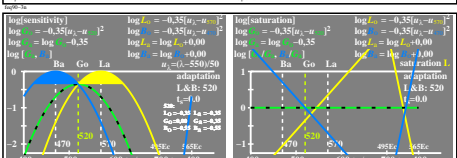

see similar files of the whole series: <http://farbe.li.tu-berlin.de/feqs.htm>
 technical information: <http://farbe.li.tu-berlin.de/> or <http://color.li.tu-berlin.de>

TUB registration: 20231201-feq9/feq910n1.txt /:ps
 application for evaluation and measurement of display or print output
 TUB material: code=th4ta