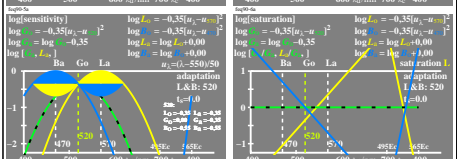

see similar files of the whole series: <http://farbe.li.tu-berlin.de/feqs.htm>
 technical information: <http://farbe.li.tu-berlin.de/> or <http://color.li.tu-berlin.de>

TUB registration: 20231201-feq9/feq910n1.txt /:ps
 application for evaluation and measurement of display or print output
 TUB material: code=th4ta