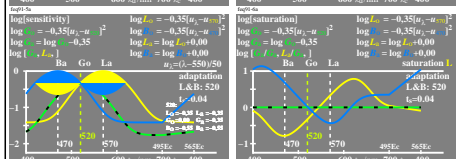

see similar files of the whole series: <http://farbe.li.tu-berlin.de/feqs.htm>
 technical information: <http://farbe.li.tu-berlin.de/> or <http://color.li.tu-berlin.de>

TUB registration: 20231201-feq9/feq910n1.txt /:ps
 application for evaluation and measurement of display or print output
 TUB material: code=th4ta