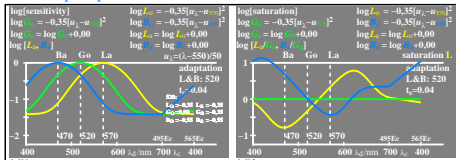

see similar files of the whole series: <http://farbe.li.tu-berlin.de/feqs.htm>
 technical information: <http://farbe.li.tu-berlin.de/> or <http://color.li.tu-berlin.de>

TUB registration: 20231201-feq9/feq910n1.txt /:ps
 application for evaluation and measurement of display or print output
 TUB material: code=th4ta