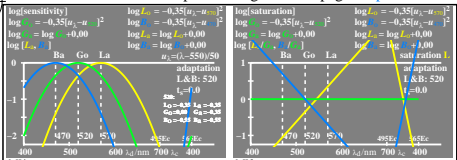

see similar files of the whole series: <http://farbe.li.tu-berlin.de/feqs.htm>
 technical information: <http://farbe.li.tu-berlin.de/> or <http://color.li.tu-berlin.de>

TUB registration: 20231201-feq9/feq910n1.txt /:ps
 application for evaluation and measurement of display or print output
 TUB material: code=th4ta