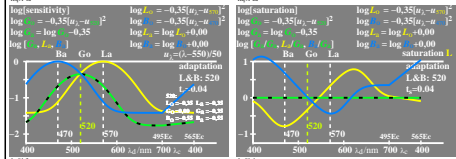

see similar files of the whole series: <http://farbe.li.tu-berlin.de/feqs.htm>
 technical information: <http://farbe.li.tu-berlin.de/> or <http://color.li.tu-berlin.de>

TUB registration: 20231201-feq9/feq910n1.txt /:ps
 application for evaluation and measurement of display or print output
 TUB material: code=th4ta