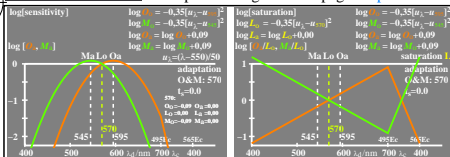

see similar files of the whole series: <http://farbe.li.tu-berlin.de/feqs.htm>
technical information: <http://farbe.li.tu-berlin.de> or <http://color.li.tu-berlin.de>

TUB registration: 20231201-feq3/feq3l01.txt /ps
application for evaluation and measurement of display or print output

TUB material: code=th4ta