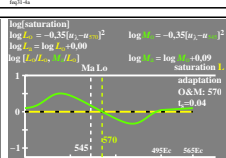

see similar files of the whole series: <http://farbe.li.tu-berlin.de/feqs.htm>
technical information: <http://farbe.li.tu-berlin.de> or <http://color.li.tu-berlin.de>

TUB registration: 20231201-feq3/feq3l01.txt /ps
application for evaluation and measurement of display or print output

TUB material: code=th4ta