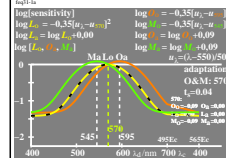

see similar files of the whole series: <http://farbe.li.tu-berlin.de/feqs.htm>
technical information: <http://farbe.li.tu-berlin.de> or <http://color.li.tu-berlin.de>

TUB registration: 20231201-feq3/feq3l01.txt /ps
application for evaluation and measurement of display or print output

TUB material: code=th4ta