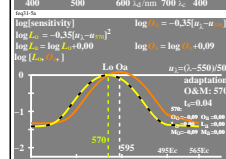

see similar files of the whole series: <http://farbe.li.tu-berlin.de/feqs.htm>
technical information: <http://farbe.li.tu-berlin.de> or <http://color.li.tu-berlin.de>

TUB registration: 20231201-feq3/feq3l01.txt /ps
application for evaluation and measurement of display or print output

TUB material: code=th4ta