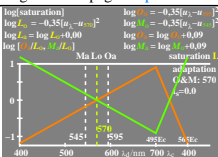

see similar files of the whole series: <http://farbe.li.tu-berlin.de/feqs.htm>
technical information: <http://farbe.li.tu-berlin.de> or <http://color.li.tu-berlin.de>

TUB registration: 20231201-feq3/feq3l01.txt /ps
application for evaluation and measurement of display or print output

TUB material: code=th4ta