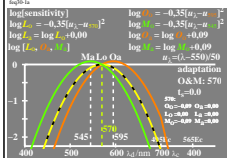

see similar files of the whole series: <http://farbe.li.tu-berlin.de/feqs.htm>
technical information: <http://farbe.li.tu-berlin.de> or <http://color.li.tu-berlin.de>

TUB registration: 20231201-feq3/feq3l01.txt /ps
application for evaluation and measurement of display or print output

TUB material: code=th4ta