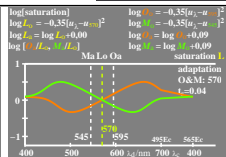

see similar files of the whole series: <http://farbe.li.tu-berlin.de/feqs.htm>
technical information: <http://farbe.li.tu-berlin.de> or <http://color.li.tu-berlin.de>

TUB registration: 20231201-feq3/feq3l01.txt /ps
application for evaluation and measurement of display or print output

TUB material: code=th4ta