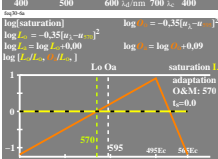

see similar files of the whole series: <http://farbe.li.tu-berlin.de/feqs.htm>
technical information: <http://farbe.li.tu-berlin.de> or <http://color.li.tu-berlin.de>

TUB registration: 20231201-feq3/feq3l01.txt /ps
application for evaluation and measurement of display or print output

TUB material: code=th4ta