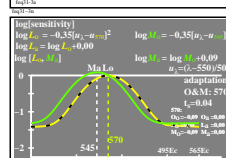

see similar files of the whole series: <http://farbe.li.tu-berlin.de/feqs.htm>
technical information: <http://farbe.li.tu-berlin.de> or <http://color.li.tu-berlin.de>

TUB registration: 20231201-feq3/feq3l01.txt /ps
application for evaluation and measurement of display or print output

TUB material: code=th4ta