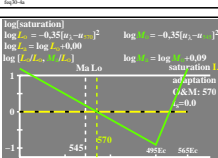

see similar files of the whole series: <http://farbe.li.tu-berlin.de/feqs.htm>
technical information: <http://farbe.li.tu-berlin.de> or <http://color.li.tu-berlin.de>

TUB registration: 20231201-feq3/feq3l01.txt /ps
application for evaluation and measurement of display or print output

TUB material: code=th4ta