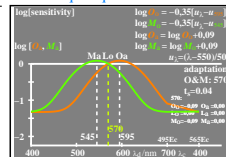

see similar files of the whole series: <http://farbe.li.tu-berlin.de/feqs.htm>
technical information: <http://farbe.li.tu-berlin.de> or <http://color.li.tu-berlin.de>

TUB registration: 20231201-feq3/feq3l01.txt /ps
application for evaluation and measurement of display or print output

TUB material: code=th4ta