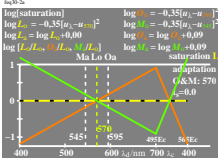

see similar files of the whole series: <http://farbe.li.tu-berlin.de/feqs.htm>
technical information: <http://farbe.li.tu-berlin.de> or <http://color.li.tu-berlin.de>

TUB registration: 20231201-feq3/feq3l01.txt /ps
application for evaluation and measurement of display or print output

TUB material: code=th4ta