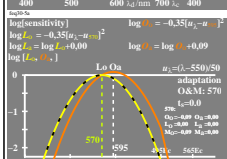

see similar files of the whole series: <http://farbe.li.tu-berlin.de/feqs.htm>
technical information: <http://farbe.li.tu-berlin.de> or <http://color.li.tu-berlin.de>

TUB registration: 20231201-feq3/feq3l01.txt /ps
application for evaluation and measurement of display or print output

TUB material: code=th4ta