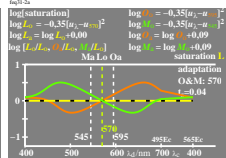

see similar files of the whole series: <http://farbe.li.tu-berlin.de/feqs.htm>
technical information: <http://farbe.li.tu-berlin.de> or <http://color.li.tu-berlin.de>

TUB registration: 20231201-feq3/feq3l01.txt /ps
application for evaluation and measurement of display or print output

TUB material: code=th4ta