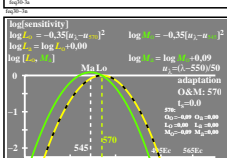

see similar files of the whole series: <http://farbe.li.tu-berlin.de/feqs.htm>
technical information: <http://farbe.li.tu-berlin.de> or <http://color.li.tu-berlin.de>

TUB registration: 20231201-feq3/feq3l01.txt /ps
application for evaluation and measurement of display or print output

TUB material: code=th4ta