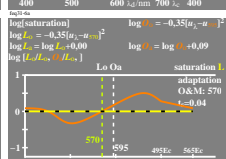

see similar files of the whole series: <http://farbe.li.tu-berlin.de/feqs.htm>
technical information: <http://farbe.li.tu-berlin.de> or <http://color.li.tu-berlin.de>

TUB registration: 20231201-feq3/feq3l01.txt /ps
application for evaluation and measurement of display or print output

TUB material: code=th4ta