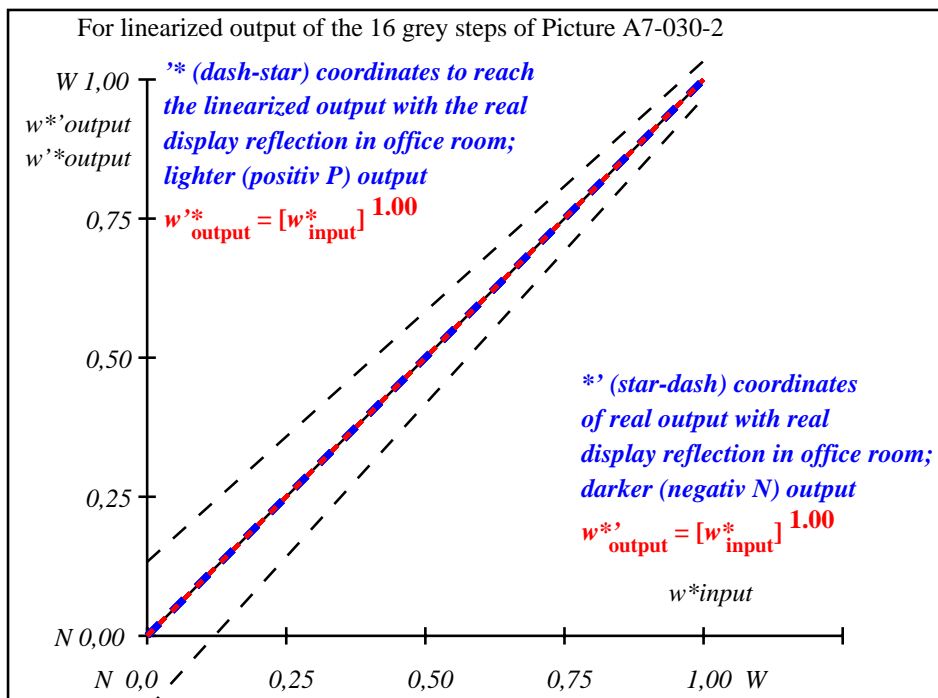

see similar files of the whole series: <http://farbe.li.tu-berlin.de/feis.htm>
technical information: <http://farbe.li.tu-berlin.de/A/33872E.html>
or <http://standards.iso.org/iso/9241/306/ed-2/index.html>

TUB registration: 20240301-fei5/fei510np.pdf/.ps
application for evaluation and measurement of display or print output
TUB material: code=rhatha

i	LAB*ref	l*out	LAB*out	LAB*out/c-ref	ΔE^*
1	0.0	0.0	0.0	0.0	0.0
2	6.36	0.0	0.07	6.36	0.0
3	12.72	0.0	0.13	12.72	0.0
4	19.08	0.0	0.2	19.08	0.0
5	25.44	0.0	0.27	25.44	0.0
6	31.8	0.0	0.33	31.8	0.0
7	38.16	0.0	0.4	38.16	0.0
8	44.52	0.0	0.47	44.52	0.0
9	50.89	0.0	0.53	50.89	0.0
10	57.25	0.0	0.6	57.25	0.0
11	63.61	0.0	0.67	63.61	0.0
12	69.97	0.0	0.73	69.97	0.0
13	76.33	0.0	0.8	76.33	0.0
14	82.69	0.0	0.87	82.69	0.0
15	89.05	0.0	0.93	89.05	0.0
16	95.41	0.0	1.0	95.41	0.0
17	0.0	0.0	0.0	0.0	0.0
18	23.85	0.0	0.25	23.85	0.0
19	47.71	0.0	0.5	47.71	0.0
20	71.56	0.0	0.75	71.56	0.0
21	95.41	0.0	1.0	95.41	0.0

Start output S1
Specification according to ISO/IEC 15775 Annex G and DIN 33866-1 Annex G

Mean lightness difference (16 steps)
 $\Delta E^*_{CIELAB} = 0.0$

Mean lightness difference (5 steps)
 $\Delta L^*_{CIELAB} = 0.0$

Mean colour reproduction index: $R^*_{ab,m} = 100$

fei50-3n-030-2: File: Measure unknown; Device: Device unknown; Date: Date unknown

fei51-3n-030-2: File: Measure unknown; Device: Device unknown; Date: Date unknown

$L^*/Y^*_{intended}$ (absolute)	0.0/0.0	6.3/0.7	12.7/1.5	19.0/2.7	25.4/4.5	31.8/6.9	38.1/10.1	44.5/14.2	50.8/19.1	57.2/25.1	63.6/32.3	69.9/40.7	76.3/50.4	82.6/61.5	89.0/74.2	95.4/88.5
$w^* w^* w^*$ setrgb																
gp=1.00																
No. and Hex code	00;F	01;E	02;D	03;C	04;B	05;A	06;9	07;8	08;7	09;6	10;5	11;4	12;3	13;2	14;1	15;0
$w^* = L^*_{CIELAB,r}$ (relative)																
$w^*_{intended}$	0,000	0,067	0,133	0,200	0,267	0,333	0,400	0,467	0,533	0,600	0,667	0,733	0,800	0,867	0,933	1,000
w^*_{out}	0,0	0,067	0,133	0,2	0,267	0,333	0,4	0,467	0,533	0,6	0,667	0,733	0,8	0,867	0,933	1,0

OE740-7n, Picture A7-030-2: 16 visual equidistant L^* -grey steps; PS operator: $w^* w^* w^*$ setrgbcolor

TUB-test chart fei5; In-output relation according to ISO 9241-306; DH
Viewing Y contrast $Y_W:Y_N=88,9:0,31$; Y_N range 0,0 to <0,46

000n/w/cmy0/rgb
->rgb*_d, 030-2: