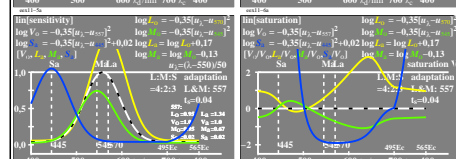

TUB matrix: code=th4ta