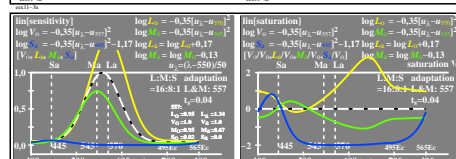

TUB matrix: code=th4ta