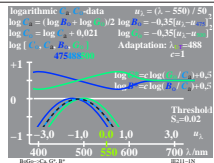

IE210-7X, 1

TUB registration: 20090701-IE21/IE21LON1.PS /TXT  
 application for measurement of printer or monitor systems

TUB material: code=thata