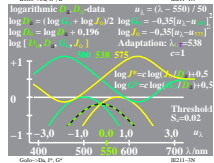

IE210-7X, 1

TUB registration: 20090701-IE21/IE21LON1.PS /TXT  
 application for measurement of printer or monitor systems

TUB material: code=thata