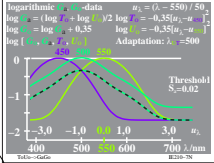

IE210-7X, 1

TUB registration: 20090701-IE21/IE21LON1.PS /TXT  
 application for measurement of printer or monitor systems

TUB material: code=thata