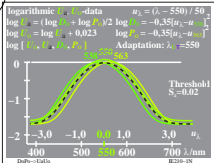

IE210-7X, 1

TUB registration: 20090701-IE21/IE21LON1.PS /TXT  
 application for measurement of printer or monitor systems

TUB material: code=thata