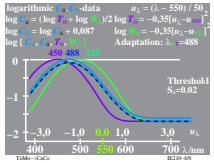

IE210-7X, 1

TUB registration: 20090701-IE21/IE21LON1.PS /TXT  
 application for measurement of printer or monitor systems

TUB material: code=thata