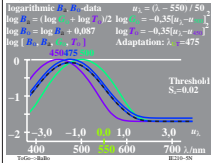

IE210-7X, 1

TUB registration: 20090701-IE21/IE21LON1.PS /TXT  
 application for measurement of printer or monitor systems

TUB material: code=thata