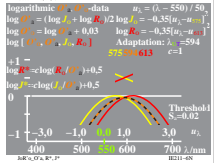

IE210-7X, 1

TUB registration: 20090701-IE21/IE21LON1.PS /TXT  
 application for measurement of printer or monitor systems

TUB material: code=thata