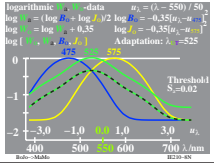

IE210-7X, 1

TUB registration: 20090701-IE21/IE21LON1.PS /TXT  
 application for measurement of printer or monitor systems

TUB material: code=thata