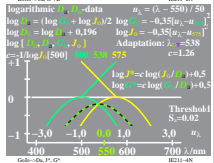

IE210-7X, 1

TUB registration: 20090701-IE21/IE21LON1.PS /TXT  
 application for measurement of printer or monitor systems

TUB material: code=thata