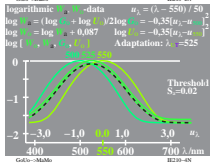

IE210-7X, 1

TUB registration: 20090701-IE21/IE21LON1.PS /TXT  
 application for measurement of printer or monitor systems

TUB material: code=thata