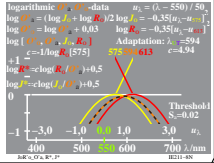

IE210-7X, 1

TUB registration: 20090701-IE21/IE21LON1.PS /TXT  
 application for measurement of printer or monitor systems

TUB material: code=thata