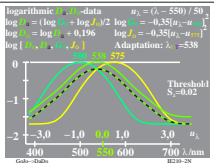

IE210-7X, 1

TUB registration: 20090701-IE21/IE21LON1.PS /TXT  
 application for measurement of printer or monitor systems

TUB material: code=thata