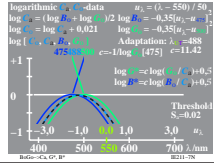

IE210-7X, 1

TUB registration: 20090701-IE21/IE21LON1.PS /TXT  
 application for measurement of printer or monitor systems

TUB material: code=thata