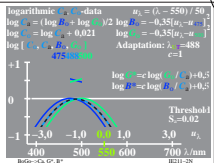

IE210-7X, 1

TUB registration: 20090701-IE21/IE21LON1.PS /TXT  
 application for measurement of printer or monitor systems

TUB material: code=thata