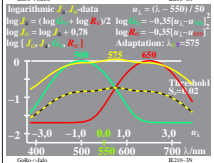

IE210-7X, 1

TUB registration: 20090701-IE21/IE21LON1.PS /TXT  
 application for measurement of printer or monitor systems

TUB material: code=thata