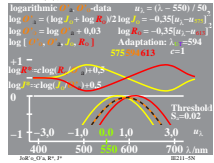

IE210-7X, 1

TUB registration: 20090701-IE21/IE21LON1.PS /TXT  
 application for measurement of printer or monitor systems

TUB material: code=thata